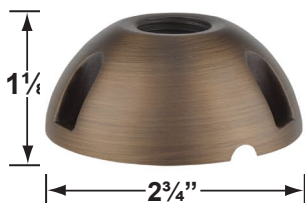

CX-709B-AB