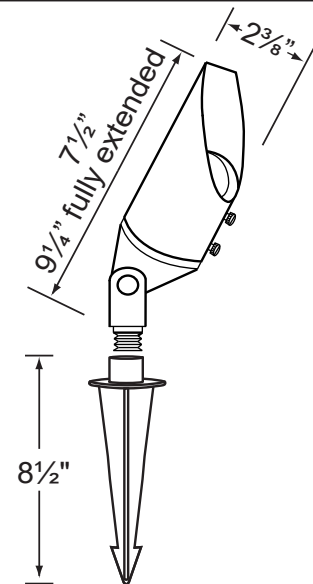

AVAILABLE LED LAMPS (Corona LED lamps have a five (5) year limited warranty against manufacturer's defects)

LAMP NUMBER	WATTS	BEAM		COLOR & TEMP.	RATED HOURS	HALOGEN EQUIVALENT
		SPREAD	LUMEN			
L-ED16-3W-SP	3.5	15° Spot	270	2700K	50,000	25 Watt
L-ED16-3W-FL	3.5	45° Flood	270	2700K	50,000	25 Watt
L-ED16-3W-WF	3.5	60° Wide Flood	270	2700K	50,000	25 Watt
L-ED16-5W-SP	5	15° Spot	350	2700K	50,000	40 Watt
L-ED16-5W-FL	5	45° Flood	350	2700K	50,000	40 Watt
L-ED16-5W-WF	5	60° Wide Flood	350	2700K	50,000	40 Watt
L-ED16-COB5W-SP	5	15° Spot	450	2700K	50,000	50 Watt
L-ED16-COB5W-FL	5	38° Flood	450	2700K	50,000	50 Watt
L-ED16-COB5W-WF	5	60° Wide Flood	450	2700K	50,000	50 Watt
L-ED16-COB5W-SP3K	5	15° Spot	470	3000K	50,000	50 Watt
L-ED16-COB5W-FL3K	5	38° Flood	470	3000K	50,000	50 Watt
L-ED16-COB5W-WF3K	5	60° Wide Flood	470	3000K	50,000	50 Watt

Single color MR-16 LED available in AMBER, BLUE, GREEN, PURPLE, RED and VIOLET

JOB INFORMATION

TYPE: DATE:

JOB NAME & ADDRESS:

PRODUCT #:

TOTAL QUANTITY:

LAMP TYPE & WATTAGE:

TRANSFORMER:

CONTRACTOR:

SPECIFIER:

• When ordering LED lamp with a fixture your part number should follow the format below:

• **CL** - **product #** - **lamp** - **wattage** - **lamp angle**

CL - 532B-AB - L-ED16 - 5W - FL

Example: CL-532B-AB-L-ED16-5W-FL

• Corona Lighting reserves the right to make any change and/or improvement to the design and construction of this fixture without further notification.