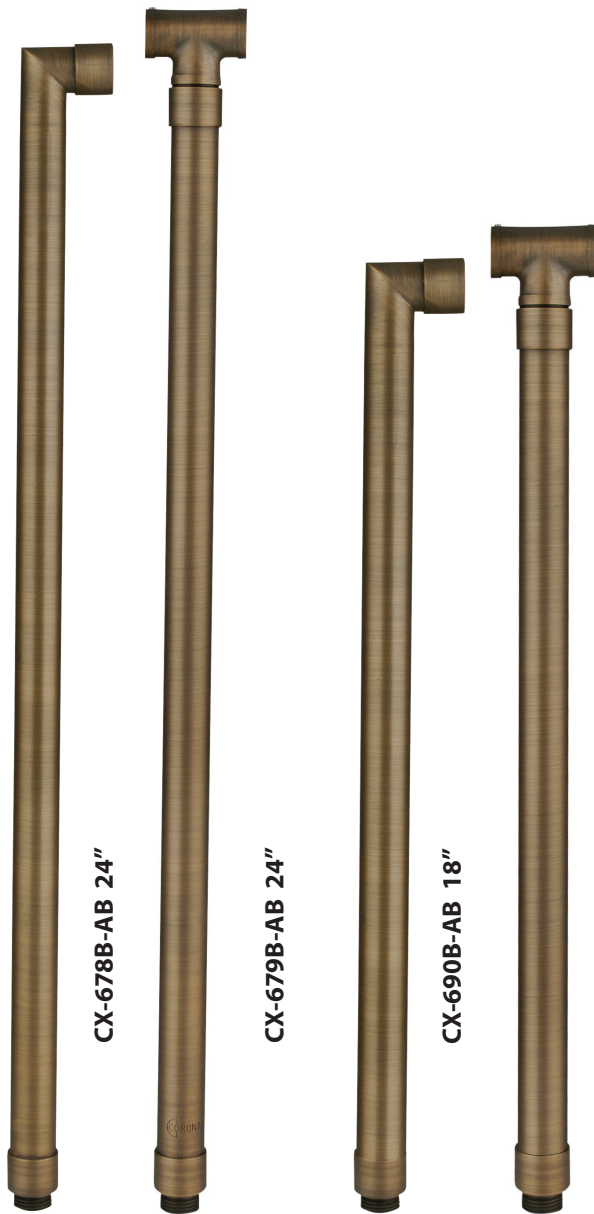

ACCESSORIES SHEET

PRODUCT # : CL-532B-AB

•Directional Lights

•Cast Brass

Mounting Posts For Sign Light & Path Light Applications

- CX-678B-AB 24" Brass Single Head Post, **Antique Bronze**
- CX-679B-AB 24" Brass Double Head Post, **Antique Bronze**
- CX-690B-AB 18" Brass Single Head Post, **Antique Bronze**
- CX-693B-AB 18" Brass Double Head Post, **Antique Bronze**

•CX-718B-AB (Mounting Canopies pg 2) is required for sign light installation.