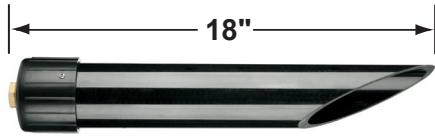

PRODUCT # : CL-532B-AB

•Directional Lights

•Cast Brass

Mounting Pedestals

- CX-601-BK 1" PVC Mounting Pedestal, 1/2" NPT, **Black**
- CX-601-VG 1" PVC Mounting Pedestal, 1/2" NPT, **Verde Green**
- CX-603-BK 3" PVC Mounting Pedestal, 1/2" NPT Female Brass Hub on top, **Black**
- CX-603-VG 3" PVC Mounting Pedestal, 1/2" NPT Female Brass Hub on top, **Verde Green**

CX-603-BK