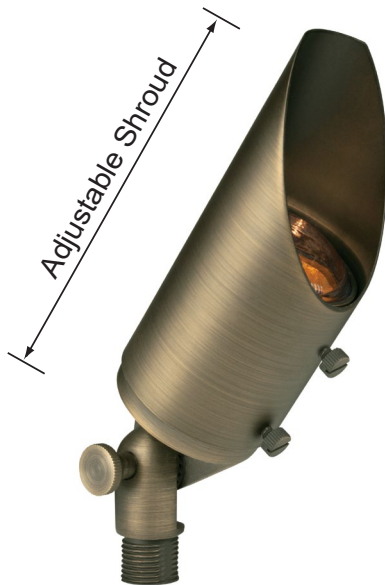

SPECIFICATION SHEET

PRODUCT # : CL-532B-AB

• Directional Lights

• Cast Brass

Fixture Specifications:

Housing & Shroud: Corrosion Resistant Cast Brass.
Shroud is adjustable and extendable.

Finish: **AB- Antique Bronze.** Natural toning process.
AB finish will vary due to artistic process.
Also available in **GM- Gun Metal** finish

Lens: Clear and heat resistant tempered flat glass

Socket: Top grade fixed ceramic bi-pin socket, with lamp retention clip to securely hold lamp in place.

Lamp: 12V, MR-16, 50W max.
Available in LED (3.5W & 5W) or without lamp.
See the Lamp Guide below for more information.

Wiring: Fixture is prewired with a 5-ft 18-2 SPT2-W direct burial cord. Wire connector sold separately. Universal connector (**CX-839**) and silicone filled wire nut (**CX-854**) are available from Corona Lighting.

Gasket: Silicone gasket for water tight sealing.

Knuckle: Adjustable cast brass knuckle with thumb screw and 1/2" NPT threaded male hub on bottom.

Mounting Spike: Standard injection molded spike with 1/2" NPT threaded female hub.

Electrical Notes: A remote 12V transformer is required. Options are available from Corona Lighting.
Voltage range for LED lamps are 9V-17V.
Proper grease/lubricant is suggested on threaded parts during installation process.

Warranty: Limited lifetime warranty on fixture housing against manufacturer's defects.

3.5W and 5W