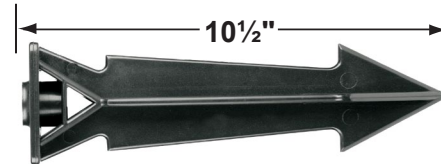

Ground Spikes

- CX-642-BK 8.5" ABS Spike, 1/2" NPT, **Black**
- CX-642-BZ 8.5" ABS Spike, 1/2" NPT, **Bronze**
- CX-643-BZ 8.5" ABS Spike, 1/2" NPT, **Bronze**

CX-647-BK

- CX-646-BK 8" ABS Spike, 1/2" NPT, **Black**
- CX-646-BR 8" ABS Spike, 1/2" NPT, **Natural Brass**
- CX-646-SS 8" ABS Spike, 1/2" NPT, **Stainless Steel**
- CX-647-BK 10.5" Heavy Duty ABS Spike, 1/2" NPT, **Black**

Mounting Risers

- CX-682B-AB 6" Brass Riser, 1/2 NPT Male/Female, **Antique Bronze**
- CX-683B-AB 12" Brass Riser, 1/2 NPT Male/Female, **Antique Bronze**
- CX-684B-AB 18" Brass Riser, 1/2 NPT Male/Female, **Antique Bronze**
- CX-685B-AB 24" Brass Riser, 1/2 NPT Male/Female, **Antique Bronze**

Mounting Canopies

- CX-705B-AB Brass Flat Canopy, 1/2 NPT, **Antique Bronze**
- CX-709B-AB Brass Raised Canopy, 1/2 NPT, **Antique Bronze**
- CX-718B-AB 5" Brass Canopy, 3-Hole 1/2 NPT, **Antique Bronze**
- CX-719B-AB Brass Tree Mounting Bracket, 1/2" NPT, **Antique Bronze**
- CX-720-BR Brass Tree mount Canopy with 9" Rubber Strap stretches to 14, **Natural Brass**
- CX-721-BR Brass Tree mount Canopy with 15" Rubber Strap stretches to 22", **Natural Brass**
- CX-722-BR Brass Tree mount Canopy with 22" Rubber Strap stretches to 33", **Natural Brass**
- CX-723-BR Brass Tree mount Canopy with 31" Rubber Strap stretches to 45", **Natural Brass**