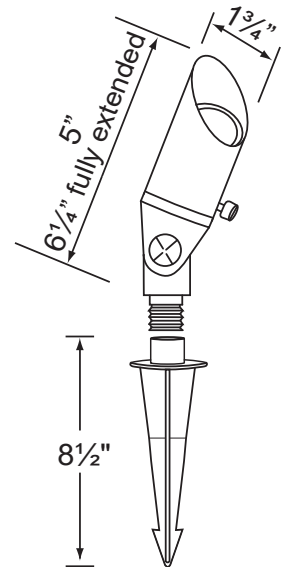

SPECIFICATION SHEET

PRODUCT # : CL-531B-AB

• Directional Lights

• Cast Brass

Fixture Specifications:

Housing & Shroud: Corrosion Resistant Cast Brass.
Shroud is adjustable and extendable.

Finish: **AB- Antique Bronze.** Natural toning process.
AB finish will vary due to artistic process.
Also available in **GM- Gun Metal** finish

Lens: Clear and heat resistant tempered flat glass.

Socket: Top grade fixed ceramic bi-pin socket, with lamp retension clip to securely hold lamp in place.

Lamp: 12V MR-11, 20W max.
Available in 2.5W LED or without lamp.
See lamp guide below for more information.

Wiring: Fixture is prewired with a 5-ft 18-2 SPT2-W direct burial cord. Wire connector sold separately. Universal connector (**CX-839**) and silicone filled wire nut (**CX-854**) are available from Corona Lighting.

Gasket: Silicone gasket for water tight sealing.

Knuckle: Adjustable cast brass knuckle with thumb screw and 1/2" NPT threaded male hub on bottom.

Mounting Spike: Standard injection molded spike with 1/2" NPT threaded female hub.

Electrical Notes: A remote 12V transformer required, may be ordered to Corona Lighting separately. Voltage range for LED lamps are 10V to 18V. Proper grease/lubricant is suggested on threaded parts during installation process.

Warranty: Limited lifetime warranty on fixture housing against manufacturer's defects.

AVAILABLE LED LAMPS (Corona LED lamps have a five (5) year limited warranty against manufacturer's defects)

LAMP NUMBER	WATTS	BEAM		COLOR & TEMP.	RATED HOURS	HALOGEN EQUIVALENT
		SPREAD	LUMEN			
L-ED11-2.5W	2.5	38° FL	180	2700K	50,000	20 Watt

JOB INFORMATION

TYPE: _____ DATE: _____

JOB NAME & ADDRESS:

PRODUCT #:

TOTAL QUANTITY:

LAMP TYPE & WATTAGE:

TRANSFORMER:

CONTRACTOR:

SPECIFIER:

• When ordering LED lamp with a fixture your part number should follow the format below:

• **CL** - **product #** - **lamp** - **wattage**
CL - 531B-AB - L-ED11 - 3W

Example: CL-531B-AB-L-ED11-3W

• Corona Lighting reserves the right to make any change and/or improvement to the design and construction of this fixture without further notification.