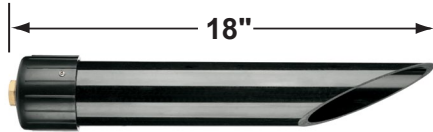

PRODUCT # : CL-531B-AB

•Directional Lights

•Cast Brass

Mounting Pedestals

- CX-601-BK 1" PVC Mounting Pedestal, 1/2" NPT, **Black**
- CX-601-VG 1" PVC Mounting Pedestal, 1/2" NPT, **Verde Green**
- CX-603-BK 3" PVC Mounting Pedestal, 1/2" NPT Female Brass Hub on top, **Black**
- CX-603-VG 3" PVC Mounting Pedestal, 1/2" NPT Female Brass Hub on top, **Verde Green**

CX-603-BK