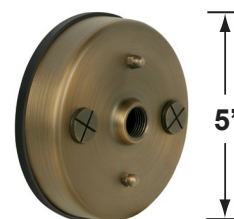

CX-718B-AB