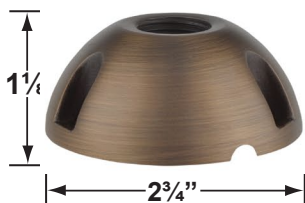

SPECIFICATION SHEET

PRODUCT # : CL-531B-AB

• Directional Lights

• Cast Brass

Fixture Specifications:

Housing & Shroud: Corrosion Resistant Cast Brass.
 Shroud is adjustable and extendable.

Finish: **AB- Antique Bronze.** Natural toning process.
 AB finish will vary due to artistic process.
 Also available in **GM- Gun Metal** finish

Mounting Risers

- CX-682B-AB 6" Brass Riser, 1/2 NPT Male/Female, **Antique Bronze**
- CX-683B-AB 12" Brass Riser, 1/2 NPT Male/Female, **Antique Bronze**
- CX-684B-AB 18" Brass Riser, 1/2 NPT Male/Female, **Antique Bronze**
- CX-685B-AB 24" Brass Riser, 1/2 NPT Male/Female, **Antique Bronze**

CX-682B-AB 6"

CX-683B-AB 12"

CX-684B-AB 18"

CX-685B-AB 24"

Mounting Canopies

- CX-705B-AB Brass Flat Canopy, 1/2 NPT, **Antique Bronze**
- CX-709B-AB Brass Raised Canopy, 1/2 NPT, **Antique Bronze**
- CX-718B-AB 5" Brass Canopy, 3-Hole 1/2 NPT, **Antique Bronze**
- CX-719B-AB Brass Tree Mounting Bracket, 1/2" NPT, **Antique Bronze**
- CX-720-BR Brass Tree mount Canopy with 9" Rubber Strap stretches to 14, **Natural Brass**
- CX-721-BR Brass Tree mount Canopy with 15" Rubber Strap stretches to 22", **Natural Brass**
- CX-722-BR Brass Tree mount Canopy with 22" Rubber Strap stretches to 33", **Natural Brass**
- CX-723-BR Brass Tree mount Canopy with 31" Rubber Strap stretches to 45", **Natural Brass**