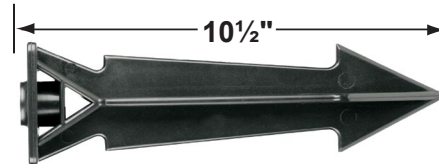

Ground Spikes

- CX-642-BK 8.5" ABS Spike, 1/2" NPT, **Black**
- CX-642-BZ 8.5" ABS Spike, 1/2" NPT, **Bronze**
- CX-643-BZ 8.5" ABS Spike, 1/2" NPT, **Bronze**

CX-647-BK

- CX-646-BK 8" ABS Spike, 1/2" NPT, **Black**
- CX-646-BR 8" ABS Spike, 1/2" NPT, **Natural Brass**
- CX-646-SS 8" ABS Spike, 1/2" NPT, **Stainless Steel**
- CX-647-BK 10.5" Heavy Duty ABS Spike, 1/2" NPT, **Black**

Mounting Risers

- CX-682B-GM 6" Brass Riser, 1/2 NPT Male/Female, **Gun Metal**
- CX-683B-GM 12" Brass Riser, 1/2 NPT Male/Female, **Gun Metal**
- CX-684B-GM 18" Brass Riser, 1/2 NPT Male/Female, **Gun Metal**
- CX-685B-GM 24" Brass Riser, 1/2 NPT Male/Female, **Gun Metal**

Mounting Canopies

- CX-705B-GM Brass Flat Canopy, 1/2 NPT, **Gun Metal**
- CX-709B-GM Brass Raised Canopy, 1/2 NPT, **Gun Metal**
- CX-718B-GM 5" Brass Canopy, 3-Hole 1/2 NPT, **Gun Metal**
- CX-719B-GM Brass Tree Mounting Bracket, 1/2" NPT, **Gun Metal**
- CX-720-BR Brass Tree mount Canopy with 9" Rubber Strap stretches to 14, **Natural Brass**
- CX-721-BR Brass Tree mount Canopy with 15" Rubber Strap stretches to 22", **Natural Brass**
- CX-722-BR Brass Tree mount Canopy with 22" Rubber Strap stretches to 33", **Natural Brass**
- CX-723-BR Brass Tree mount Canopy with 31" Rubber Strap stretches to 45", **Natural Brass**