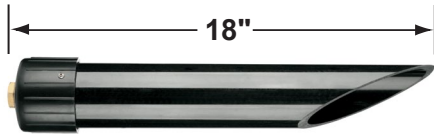

PRODUCT # : CL-528B-GM

•Directional Lights

•Cast Brass

Mounting Pedestals

- CX-601-BK 1" PVC Mounting Pedestal, 1/2" NPT, **Black**
- CX-601-VG 1" PVC Mounting Pedestal, 1/2" NPT, **Verde Green**
- CX-603-BK 3" PVC Mounting Pedestal, 1/2" NPT Female Brass Hub on top, **Black**
- CX-603-VG 3" PVC Mounting Pedestal, 1/2" NPT Female Brass Hub on top, **Verde Green**

CX-603-BK