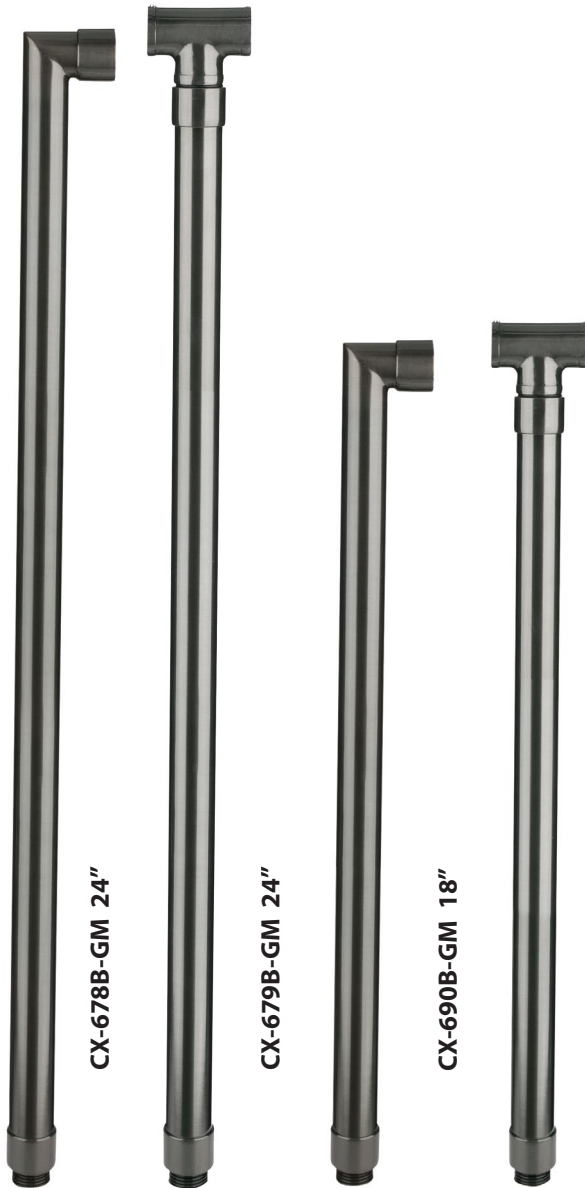

PRODUCT # : CL-528B-GM

• Directional Lights

• Cast Brass

Fixture Specifications:

Housing & Shroud: Corrosion Resistant Cast Brass.

Finish: **GM- Gun Metal.** Natural toning process. GM finish will vary due to artistic process. Also available in **AB- Antique Bronze** finish

LAMP NUMBER	WATTS	BEAM		COLOR & TEMP.	RATED HOURS	HALOGEN EQUIVALENT
		SPREAD	LUMEN			
L-ED16-3W-SP	3.5	15° Spot	270	2700K	50,000	25 Watt
L-ED16-3W-FL	3.5	45° Flood	270	2700K	50,000	25 Watt
L-ED16-3W-WF	3.5	60° Wide Flood	270	2700K	50,000	25 Watt
L-ED16-5W-SP	5	15° Spot	350	2700K	50,000	40 Watt
L-ED16-5W-FL	5	45° Flood	350	2700K	50,000	40 Watt
L-ED16-5W-WF	5	60° Wide Flood	350	2700K	50,000	40 Watt
L-ED16-COB5W-SP	5	15° Spot	450	2700K	50,000	50 Watt
L-ED16-COB5W-FL	5	38° Flood	450	2700K	50,000	50 Watt
L-ED16-COB5W-WF	5	60° Wide Flood	450	2700K	50,000	50 Watt
L-ED16-COB5W-SP3K	5	15° Spot	470	3000K	50,000	50 Watt
L-ED16-COB5W-FL3K	5	38° Flood	470	3000K	50,000	50 Watt
L-ED16-COB5W-WF3K	5	60° Wide Flood	470	3000K	50,000	50 Watt

CX-722-BR

PRODUCT # : CL-528B-GM

•Directional Lights

•Cast Brass

Mounting Posts For Sign Light & Path Light Applications

- CX-678B-GM 24" Brass Single Head Post, **Gun Metal**
- CX-679B-GM 24" Brass Double Head Post, **Gun Metal**
- CX-690B-GM 18" Brass Single Head Post, **Gun Metal**
- CX-693B-GM 18" Brass Double Head Post, **Gun Metal**

•CX-718B-GM (Mounting Canopies pg 2) is required for sign light installation.

Cable Connectors

- CX-854 Direct Burial Silicone Filled Wire Nut, **Tan**
- CX-858 Speedy Cable Connector, Supply Cable up to 10-2, **Black**
- CX-839 Universal cable connector, Supply cable up to 8-2, one/Pack **Black**