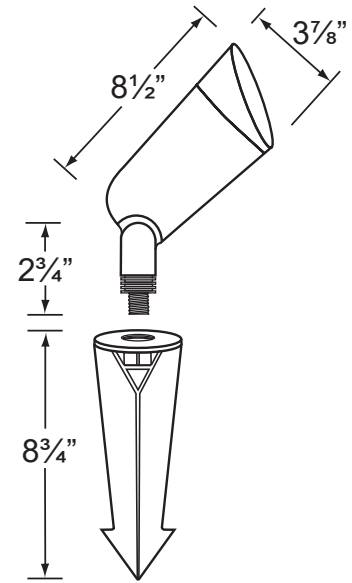

AVAILABLE LED LAMPS (Corona LED lamps have a five (5) year limited warranty against manufacturer's defects)

LAMP NUMBER	WATTS	BEAM		COLOR & TEMP.	RATED HOURS	HALOGEN EQUIVALENT
		SPREAD	LUMEN			
L-ED16-3W-SP	3.5	15° Spot	270	2700K	50,000	25 Watt
L-ED16-3W-FL	3.5	45° Flood	270	2700K	50,000	25 Watt
L-ED16-3W-WF	3.5	60° Wide Flood	270	2700K	50,000	25 Watt
L-ED16-5W-SP	5	15° Spot	350	2700K	50,000	40 Watt
L-ED16-5W-FL	5	45° Flood	350	2700K	50,000	40 Watt
L-ED16-5W-WF	5	60° Wide Flood	350	2700K	50,000	40 Watt
L-ED16-COB5W-SP	5	15° Spot	450	2700K	50,000	50 Watt
L-ED16-COB5W-FL	5	38° Flood	450	2700K	50,000	50 Watt
L-ED16-COB5W-WF	5	60° Wide Flood	450	2700K	50,000	50 Watt
L-ED16-COB5W-SP3K	5	15° Spot	470	3000K	50,000	50 Watt
L-ED16-COB5W-FL3K	5	38° Flood	470	3000K	50,000	50 Watt
L-ED16-COB5W-WF3K	5	60° Wide Flood	470	3000K	50,000	50 Watt

Single color MR-16 LED available in AMBER, BLUE, GREEN, PURPLE, RED and VIOLET

JOB INFORMATION

TYPE: _____ DATE: _____
JOB NAME & ADDRESS: _____
PRODUCT #: _____
TOTAL QUANTITY: _____
LAMP TYPE & WATTAGE: _____
TRANSFORMER: _____
CONTRACTOR: _____
SPECIFIER: _____

• When ordering LED lamp with a fixture your part number should follow the format below:

• CL - product # - lamp - wattage - lamp angle

CL - 526B-AB - L-ED16 - 5W - FL

Example: CL-526B-AB-L-ED16-5W-FL

• Corona Lighting reserves the right to make any change and/or improvement to the design and construction of this fixture without further notification.