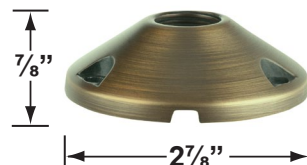

CX-705B-AB