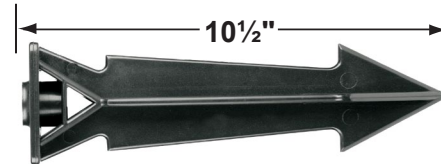

Ground Spikes

- CX-642-BK 8.5" ABS Spike, 1/2" NPT, **Black**
- CX-642-BZ 8.5" ABS Spike, 1/2" NPT, **Bronze**
- CX-643-BZ 8.5" ABS Spike, 1/2" NPT, **Bronze**

CX-647-BK