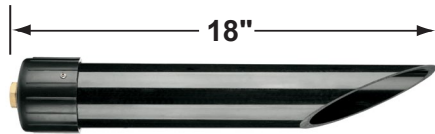

PRODUCT # : CL-526B-AB

•Directional Lights

•Cast Brass

Mounting Pedestals

- CX-601-BK 1" PVC Mounting Pedestal, 1/2" NPT, **Black**
- CX-601-VG 1" PVC Mounting Pedestal, 1/2" NPT, **Verde Green**
- CX-603-BK 3" PVC Mounting Pedestal, 1/2" NPT Female Brass Hub on top, **Black**
- CX-603-VG 3" PVC Mounting Pedestal, 1/2" NPT Female Brass Hub on top, **Verde Green**

CX-603-BK