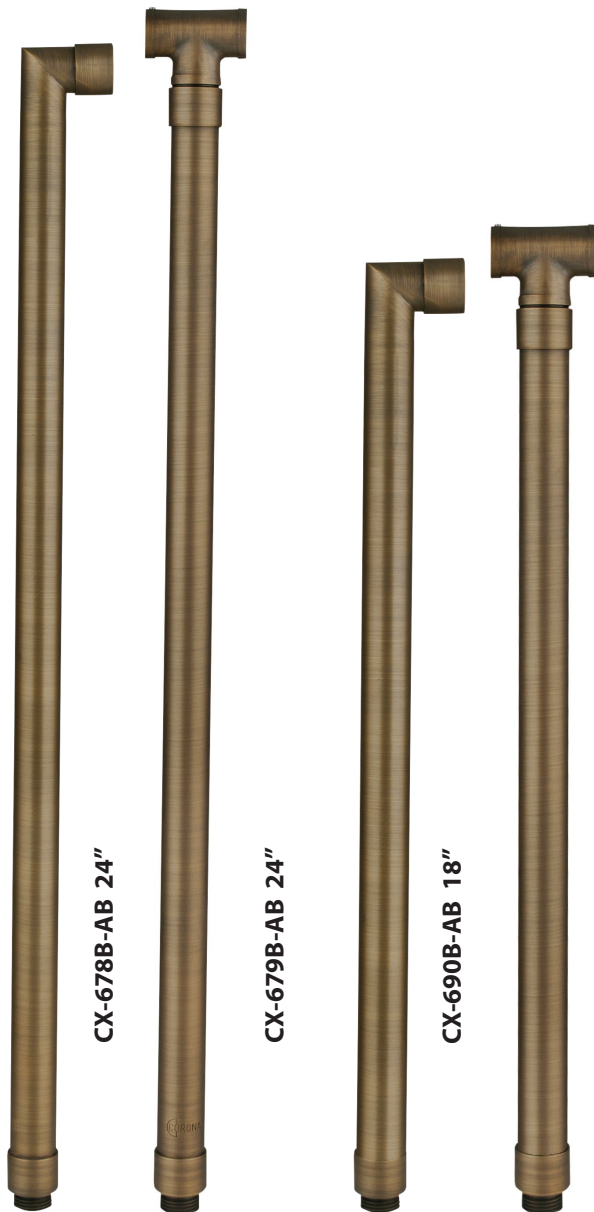

ACCESSORIES SHEET

PRODUCT # : CL-526B-AB

•Directional Lights

•Cast Brass

Mounting Posts For Sign Light & Path Light Applications

- CX-678B-AB 24" Brass Single Head Post, **Antique Bronze**
- CX-679B-AB 24" Brass Double Head Post, **Antique Bronze**
- CX-690B-AB 18" Brass Single Head Post, **Antique Bronze**
- CX-693B-AB 18" Brass Double Head Post, **Antique Bronze**

•CX-718B-AB (Mounting Canopies pg 2) is required for sign light installation.