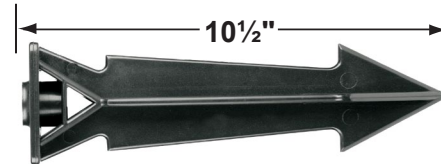

Ground Spikes

- CX-642-BK 8.5" ABS Spike, 1/2" NPT, **Black**
- CX-642-BZ 8.5" ABS Spike, 1/2" NPT, **Bronze**
- CX-643-BZ 8.5" ABS Spike, 1/2" NPT, **Bronze**

CX-647-BK

- CX-646-BK 8" ABS Spike, 1/2" NPT, **Black**
- CX-646-BR 8" ABS Spike, 1/2" NPT, **Natural Brass**
- CX-646-SS 8" ABS Spike, 1/2" NPT, **Stainless Steel**
- CX-647-BK 10.5" Heavy Duty ABS Spike, 1/2" NPT, **Black**

Mounting Risers

- CX-682B-AB 6" Brass Riser, 1/2" NPT Male/Female, **Antique Bronze**
- CX-683B-AB 12" Brass Riser, 1/2" NPT Male/Female, **Antique Bronze**
- CX-684B-AB 18" Brass Riser, 1/2" NPT Male/Female, **Antique Bronze**
- CX-685B-AB 24" Brass Riser, 1/2" NPT Male/Female, **Antique Bronze**

Mounting Canopies

- CX-705B-AB Brass Flat Canopy, 1/2" NPT, **Antique Bronze**
- CX-709B-AB Brass Raised Canopy, 1/2" NPT, **Antique Bronze**
- CX-718B-AB 5" Brass Canopy, 3-Hole 1/2" NPT, **Antique Bronze**
- CX-719B-AB Brass Tree Mounting Bracket, 1/2" NPT, **Antique Bronze**
- CX-720-BR Brass Tree mount Canopy with 9" Rubber Strap stretches to 14, **Natural Brass**
- CX-721-BR Brass Tree mount Canopy with 15" Rubber Strap stretches to 22", **Natural Brass**
- CX-722-BR Brass Tree mount Canopy with 22" Rubber Strap stretches to 33", **Natural Brass**
- CX-723-BR Brass Tree mount Canopy with 31" Rubber Strap stretches to 45", **Natural Brass**