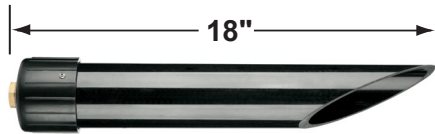

PRODUCT # : CL-525B-AB

• Directional Lights

• Cast Brass

Mounting Pedestals

- CX-601-BK 1" PVC Mounting Pedestal, 1/2" NPT, **Black**
- CX-601-VG 1" PVC Mounting Pedestal, 1/2" NPT, **Verde Green**
- CX-603-BK 3" PVC Mounting Pedestal, 1/2" NPT Female Brass Hub on top, **Black**
- CX-603-VG 3" PVC Mounting Pedestal, 1/2" NPT Female Brass Hub on top, **Verde Green**

CX-603-BK