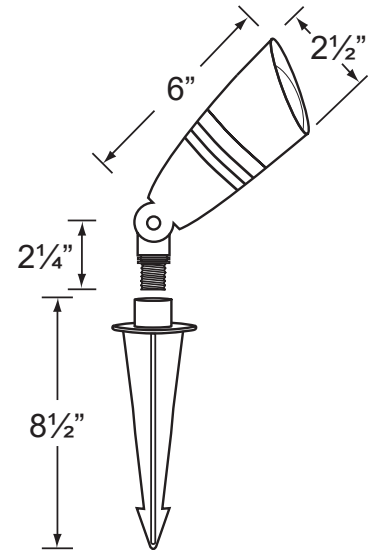

AVAILABLE LED LAMPS (Corona LED lamps have a five (5) year limited warranty against manufacturer's defects)

LAMP NUMBER	WATTS	BEAM		COLOR & TEMP.	RATED HOURS	HALOGEN EQUIVALENT
		SPREAD	LUMEN			
L-ED16-3W-SP	3.5	15° Spot	270	2700K	50,000	25 Watt
L-ED16-3W-FL	3.5	45° Flood	270	2700K	50,000	25 Watt
L-ED16-3W-WF	3.5	60° Wide Flood	270	2700K	50,000	25 Watt
L-ED16-5W-SP	5	15° Spot	350	2700K	50,000	40 Watt
L-ED16-5W-FL	5	45° Flood	350	2700K	50,000	40 Watt
L-ED16-5W-WF	5	60° Wide Flood	350	2700K	50,000	40 Watt
L-ED16-COB5W-SP	5	15° Spot	450	2700K	50,000	50 Watt
L-ED16-COB5W-FL	5	38° Flood	450	2700K	50,000	50 Watt
L-ED16-COB5W-WF	5	60° Wide Flood	450	2700K	50,000	50 Watt
L-ED16-COB5W-SP3K	5	15° Spot	470	3000K	50,000	50 Watt
L-ED16-COB5W-FL3K	5	38° Flood	470	3000K	50,000	50 Watt
L-ED16-COB5W-WF3K	5	60° Wide Flood	470	3000K	50,000	50 Watt

Single color MR-16 LED available in AMBER, BLUE, GREEN, PURPLE, RED and VIOLET

JOB INFORMATION

TYPE: _____ DATE: _____

JOB NAME & ADDRESS: _____

PRODUCT #:

TOTAL QUANTITY:

LAMP TYPE & WATTAGE:

TRANSFORMER:

CONTRACTOR:

SPECIFIER:

• When ordering LED lamp with a fixture your part number should follow the format below:

• CL - product # - lamp - wattage - lamp angle

CL - 525B-AB - L-ED16 - 5W - FL

Example: CL-525B-AB-L-ED16-5W-FL

• Corona Lighting reserves the right to make any change and/or improvement to the design and construction of this fixture without further notification.