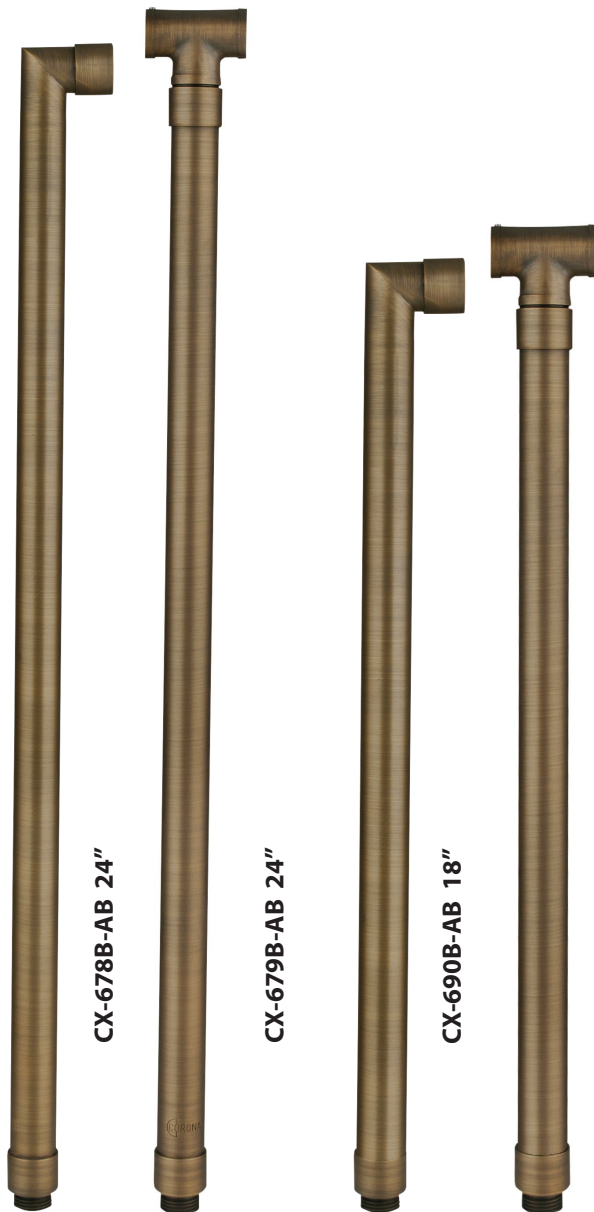

PRODUCT # : CL-525B-AB

• Directional Lights

• Cast Brass

Mounting Posts For Sign Light & Path Light Applications

- CX-678B-AB 24" Brass Single Head Post, **Antique Bronze**
- CX-679B-AB 24" Brass Double Head Post, **Antique Bronze**
- CX-690B-AB 18" Brass Single Head Post, **Antique Bronze**
- CX-693B-AB 18" Brass Double Head Post, **Antique Bronze**

•CX-718B-AB (Mounting Canopies pg 2) is required for sign light installation.