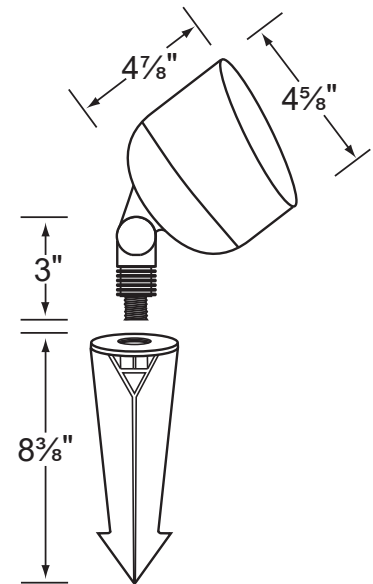

SPECIFICATION SHEET

PRODUCT # : CL-519B-AB

•Directional Lights

•Cast Brass

Fixture Specifications:

Housing & Shroud: Corrosion Resistant Cast Brass.

Finish: **AB- Antique Bronze.** Natural toning process. AB finish will vary due to artistic process.

Lens: Clear and heat resistant flat glass.

Socket: PAR-36 screw terminal.

Lamp: 12V, Par 36 50W Max. Available in LED (6W, 10W, & 13W) or without lamp. See Lamp Guide below for more information.

Wiring: Fixture is prewired with a 3-ft 18-2 SPT2-W direct burial cord. Wire connector sold separately. Universal connector (**CX-839**) and silicone filled wire nut (**CX-854**) are available from Corona Lighting.

Gasket: Silicone double gasketed for water tight sealing

Knuckle: Adjustable cast brass knuckle with thumb screw and 1/2" NPT threaded male hub on bottom.

Mounting Spike: Standard injection molded spike with 1/2" NPT threaded female hub.

Electrical Notes: A remote 12V transformer is required. Options are available from Corona Lighting. Voltage range for LED lamps are 9V-24V.

Warranty: Limited lifetime warranty on fixture housing against manufacturer's defects.

AVAILABLE LED LAMPS (Corona LED lamps have a five (5) year limited warranty against manufacturer's defects)

LAMP NUMBER	WATTS	BEAM		COLOR & TEMP.	RATED HOURS	HALOGEN EQUIVALENT
		SPREAD	LUMEN			
L-ED36-6W-FL	6	45° Flood	610	2700K	50,000	35 Watt
L-ED36-6W-WF	6	60° Wide Flood	610	2700K	50,000	35 Watt
L-ED36-10W-FL	10	45° Flood	800	2700K	50,000	50 Watt
L-ED36-10W-WF	10	60° Wide Flood	800	2700K	50,000	50 Watt
L-ED36-13W-FL	13	45° Flood	1150	2700K	50,000	75 Watt
L-ED36-13W-WF	13	60° Wide Flood	1150	2700K	50,000	75 Watt

For more additional Lamps, and accessories visit Coronalighting.com

JOB INFORMATION

TYPE: _____ DATE: _____

JOB NAME & ADDRESS: _____

PRODUCT #: _____

TOTAL QUANTITY: _____

LAMP TYPE & WATTAGE: _____

TRANSFORMER: _____

CONTRACTOR: _____

SPECIFIER: _____

• When ordering LED lamp with a fixture your part number should follow the format below::

• **CL** - **product #** - **lamp** - **wattage** - **lamp angle** Example: CL-519B-AB-L-ED36-6W-FL

CL - 519B-AB - L-ED36 - 6W - FL

• Corona Lighting reserves the right to make any change and/or improvement to the design and construction of this fixture without further notification.