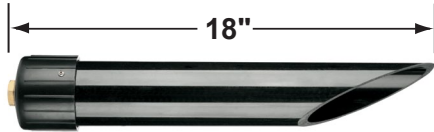

PRODUCT # : CL-519B-AB

•Directional Lights

•Cast Brass

Mounting Pedestals

- CX-601-BK 1" PVC Mounting Pedestal, 1/2" NPT, **Black**
- CX-601-VG 1" PVC Mounting Pedestal, 1/2" NPT, **Verde Green**
- CX-603-BK 3" PVC Mounting Pedestal, 1/2" NPT Female Brass Hub on top, **Black**
- CX-603-VG 3" PVC Mounting Pedestal, 1/2" NPT Female Brass Hub on top, **Verde Green**

CX-603-BK

- CX-604-BK 1" PVC Adjustable Mounting Pedestal, 1/2" NPT, **Black**
- CX-621-BK 1" PVC Cap, 1/2" NPT, **Black**
- CX-621-VG 1" PVC Cap, 1/2" NPT, **Verde Green**
- CX-622-BK 2" PVC Cap, 1/2" NPT, **Black**
- CX-622-VG 2" PVC Cap, 1/2" NPT, **Verde Green**
- CX-624-BK 3" PVC Cap, 1/2" NPT Female Brass Hub, **Black**
- CX-624-VG 3" PVC Cap, 1/2" NPT Female Brass Hub, **Verde Green**

Mounting Canopies

- CX-705B-AB Brass Flat Canopy, 1/2" NPT, **Antique Bronze**
- CX-709B-AB Brass Raised Canopy, 1/2" NPT, **Antique Bronze**
- CX-718B-AB 5" Brass Canopy, 3-Hole 1/2" NPT, **Antique Bronze**
- CX-719B-AB Brass Tree Mounting Bracket, 1/2" NPT, **Antique Bronze**
- CX-720-BR Brass Tree mount Canopy with 9" Rubber Strap stretches to 14, **Natural Brass**
- CX-721-BR Brass Tree mount Canopy with 15" Rubber Strap stretches to 22", **Natural Brass**
- CX-722-BR Brass Tree mount Canopy with 22" Rubber Strap stretches to 33", **Natural Brass**
- CX-723-BR Brass Tree mount Canopy with 31" Rubber Strap stretches to 45", **Natural Brass**