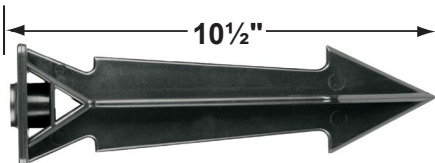

CX-703-BK

CX-722-BK

Ground Spikes

- CX-642-BK 8.5" ABS Spike, ½" NPT, **Black**
- CX-642-BZ 8.5" ABS Spike, ½" NPT, **Bronze**
- CX-643-BZ 8.5" ABS Spike, ½" NPT, **Bronze**

CX-647-BK

- CX-646-BK 8" ABS Spike, ½" NPT, **Black**
- CX-646-BR 8" ABS Spike, ½" NPT, **Natural Brass**
- CX-646-SS 8" ABS Spike, ½" NPT, **Stainless Steel**
- CX-647-BK 10.5" Heavy Duty ABS Spike, ½" NPT, **Black**