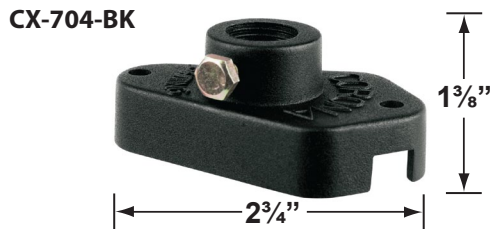

ACCESSORIES SHEET

PRODUCT # : CL-516

•Directional Lights

•Aluminum

Mounting Brackets

CX-700 Aluminum Bracket with 1/2" NPT
Finishes: **BK**- Black, **BZ**- Bronze, **GR**- Green,
GT- Granite, **RT**- Rust, **VG**- Verde Green,
WH- White

CX-704 Aluminum Oval Bracket with 1/2" NPT Female Hub
Finishes: **BK**- Black, **BZ**- Bronze, **GR**- Green,
GT- Granite, **RT**- Rust, **VG**- Verde Green,
WH- White