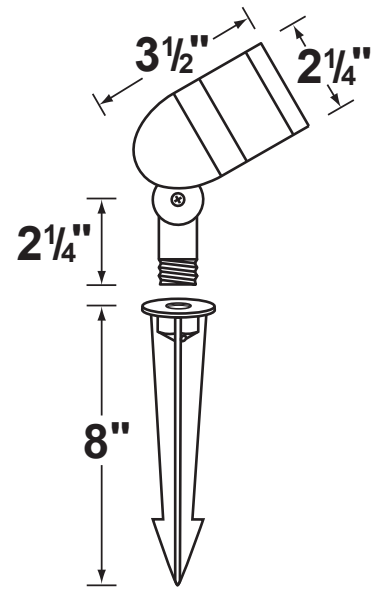

AVAILABLE LED LAMPS (Corona LED lamps have a five (5) year limited warranty against manufacturer's defects)

LAMP NUMBER	WATTS	BEAM		COLOR & TEMP.	RATED HOURS	HALOGEN EQUIVALENT
		SPREAD	LUMEN			
L-ED16-3W-SP	3.5	15° Spot	270	2700K	50,000	25 Watt
L-ED16-3W-FL	3.5	45° Flood	270	2700K	50,000	25 Watt
L-ED16-3W-WF	3.5	60° Wide Flood	270	2700K	50,000	25 Watt
L-ED16-5W-SP	5	15° Spot	350	2700K	50,000	40 Watt
L-ED16-5W-FL	5	45° Flood	350	2700K	50,000	40 Watt
L-ED16-5W-WF	5	60° Wide Flood	350	2700K	50,000	40 Watt
L-ED16-COB5W-SP	5	15° Spot	450	2700K	50,000	50 Watt
L-ED16-COB5W-FL	5	38° Flood	450	2700K	50,000	50 Watt
L-ED16-COB5W-WF	5	60° Wide Flood	450	2700K	50,000	50 Watt
L-ED16-COB5W-SP3K	5	15° Spot	470	3000K	50,000	50 Watt
L-ED16-COB5W-FL3K	5	38° Flood	470	3000K	50,000	50 Watt
L-ED16-COB5W-WF3K	5	60° Wide Flood	470	3000K	50,000	50 Watt

Single color MR-16 LED available in AMBER, BLUE, GREEN, PURPLE, RED and VIOLET

JOB INFORMATION

TYPE: _____ DATE: _____
JOB NAME & ADDRESS: _____
PRODUCT #: _____
TOTAL QUANTITY: _____
LAMP TYPE & WATTAGE: _____
TRANSFORMER: _____
CONTRACTOR: _____
SPECIFIER: _____

• When ordering LED lamp with a fixture your part number should follow the format below:

• **CL** - **product #** - **color** - **lamp** - **wattage** - **lamp angle**
CL - 515 - BK - L-ED16 - 5W - FL

Example: CL-515-BK-L-ED16-5W-FL

• Corona Lighting reserves the right to make any change and/or improvement to the design and construction of this fixture without further notification.