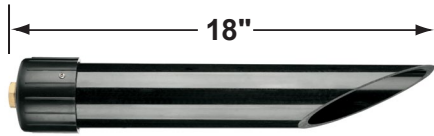

ACCESSORIES SHEET

PRODUCT # : CL-515

•Directional Lights

• Aluminum

Mounting Pedestals

- CX-601-BK 1" PVC Mounting Pedestal, ½" NPT, **Black**
- CX-601-VG 1" PVC Mounting Pedestal, ½" NPT, **Verde Green**
- CX-603-BK 3" PVC Mounting Pedestal, ½" NPT Female Brass Hub on top, **Black**
- CX-603-VG 3" PVC Mounting Pedestal, ½" NPT Female Brass Hub on top, **Verde Green**

CX-603-BK

- CX-604-BK 1" PVC Adjustable Mounting Pedestal, ½" NPT, **Black**
- CX-621-BK 1" PVC Cap, ½" NPT, **Black**
- CX-621-VG 1" PVC Cap, ½" NPT, **Verde Green**
- CX-622-BK 2" PVC Cap, ½" NPT, **Black**
- CX-622-VG 2" PVC Cap, ½" NPT, **Verde Green**
- CX-624-BK 3" PVC Cap, ½" NPT Female Brass Hub, **Black**
- CX-624-VG 3" PVC Cap, ½" NPT Female Brass Hub, **Verde Green**