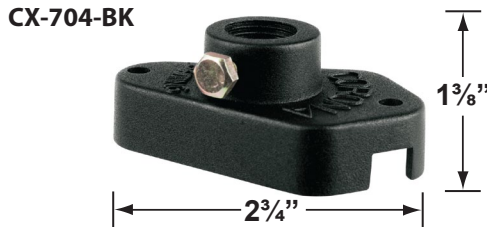

ACCESSORIES SHEET

PRODUCT # : CL-515

• Directional Lights

• Aluminum

Mounting Brackets

CX-700 Aluminum Bracket with 1/2" NPT
Finishes: **BK**- Black, **BZ**- Bronze, **GR**- Green,
GT- Granite, **RT**- Rust, **VG**- Verde Green,
WH- White

CX-704 Aluminum Oval Bracket with 1/2" NPT Female Hub
Finishes: **BK**- Black, **BZ**- Bronze, **GR**- Green,
GT- Granite, **RT**- Rust, **VG**- Verde Green,
WH- White