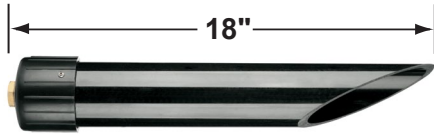

PRODUCT # : CL-514B-GM

•Directional Lights

•Cast Brass

Mounting Pedestals

- CX-601-BK 1" PVC Mounting Pedestal, ½" NPT, **Black**
- CX-601-VG 1" PVC Mounting Pedestal, ½" NPT, **Verde Green**
- CX-603-BK 3" PVC Mounting Pedestal, ½" NPT Female Brass Hub on top, **Black**
- CX-603-VG 3" PVC Mounting Pedestal, ½" NPT Female Brass Hub on top, **Verde Green**

CX-603-BK