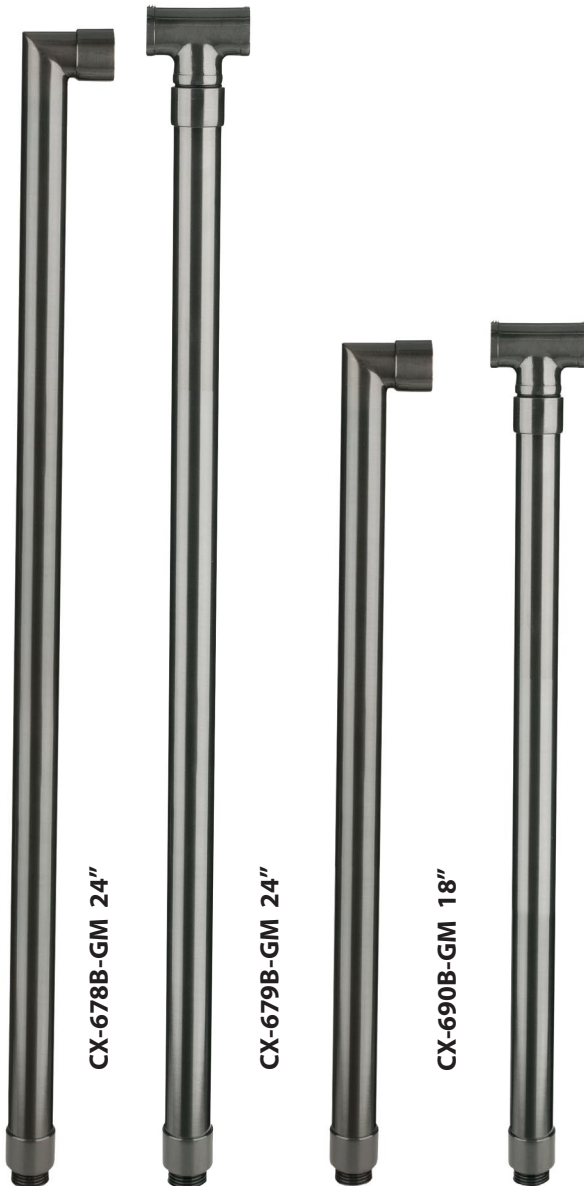

# ACCESSORIES SHEET

## PRODUCT # : CL-514B-GM

•Directional Lights

•Cast Brass

### Mounting Posts For Sign Light & Path Light Applications

- CX-678B-GM 24" Brass Single Head Post, **Gun Metal**
- CX-679B-GM 24" Brass Double Head Post, **Gun Metal**
- CX-690B-GM 18" Brass Single Head Post, **Gun Metal**
- CX-693B-GM 18" Brass Double Head Post, **Gun Metal**

### Cable Connectors

- CX-854 Direct Burial Silicone Filled Wire Nut, **Tan**
- CX-858 Speedy Cable Connector, Supply Cable up to 10-2, **Black**
- CX-839 Universal cable connector, Supply cable up to 8-2, one/Pack **Black**