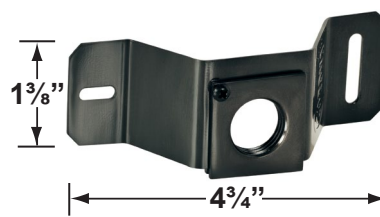

CX-719B-GM