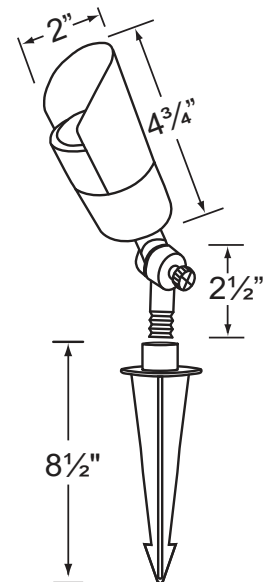

AVAILABLE LED LAMPS (Corona LED lamps have a five (5) year limited warranty against manufacturer's defects)

LAMP NUMBER	WATTS	BEAM		COLOR & TEMP.	RATED HOURS	HALOGEN EQUIVALENT
		SPREAD	LUMEN			
L-ED16-3W-SP	3.5	15° Spot	270	2700K	50,000	25 Watt
L-ED16-3W-FL	3.5	45° Flood	270	2700K	50,000	25 Watt
L-ED16-3W-WF	3.5	60° Wide Flood	270	2700K	50,000	25 Watt
L-ED16-5W-SP	5	15° Spot	350	2700K	50,000	40 Watt
L-ED16-5W-FL	5	45° Flood	350	2700K	50,000	40 Watt
L-ED16-5W-WF	5	60° Wide Flood	350	2700K	50,000	40 Watt
L-ED16-COB5W-SP	5	15° Spot	450	2700K	50,000	50 Watt
L-ED16-COB5W-FL	5	38° Flood	450	2700K	50,000	50 Watt
L-ED16-COB5W-WF	5	60° Wide Flood	450	2700K	50,000	50 Watt
L-ED16-COB5W-SP3K	5	15° Spot	470	3000K	50,000	50 Watt
L-ED16-COB5W-FL3K	5	38° Flood	470	3000K	50,000	50 Watt
L-ED16-COB5W-WF3K	5	60° Wide Flood	470	3000K	50,000	50 Watt

Single color MR-16 LED available in AMBER, BLUE, GREEN, PURPLE, RED and VIOLET

JOB INFORMATION

TYPE: _____ DATE: _____

JOB NAME & ADDRESS: _____

PRODUCT #: _____

TOTAL QUANTITY: _____

LAMP TYPE & WATTAGE: _____

TRANSFORMER: _____

CONTRACTOR: _____

SPECIFIER: _____

• When ordering LED lamp with a fixture your part number should follow the format below:

• **CL** - **product #** - **lamp** - **wattage** - **lamp angle**

CL - 514B-GM - L-ED16 - 5W - FL

Example: CL-514B-GM-L-ED16-5W-FL

• Corona Lighting reserves the right to make any change and/or improvement to the design and construction of this fixture without further notification.