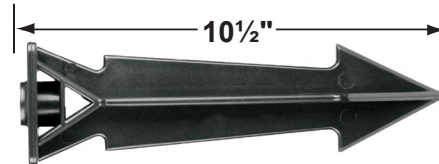

Ground Spikes

- CX-642-BK 8.5" ABS Spike, ½" NPT, **Black**
- CX-642-BZ 8.5" ABS Spike, ½" NPT, **Bronze**
- CX-643-BZ 8.5" ABS Spike, ½" NPT, **Bronze**

CX-647-BK

- CX-646-BK 8" ABS Spike, ½" NPT, **Black**
- CX-646-BR 8" ABS Spike, ½" NPT, **Natural Brass**
- CX-646-SS 8" ABS Spike, ½" NPT, **Stainless Steel**
- CX-647-BK 10.5" Heavy Duty ABS Spike, ½" NPT, **Black**

Mounting Risers

- CX-682B-GM 6" Brass Riser, ½ NPT Male/Female, **Gun Metal**
- CX-683B-GM 12" Brass Riser, ½ NPT Male/Female, **Gun Metal**
- CX-684B-GM 18" Brass Riser, ½ NPT Male/Female, **Gun Metal**
- CX-685B-GM 24" Brass Riser, ½ NPT Male/Female, **Gun Metal**

Mounting Canopies

- CX-705B-GM Brass Flat Canopy, ½ NPT, **Gun Metal**
- CX-709B-GM Brass Raised Canopy, ½ NPT, **Gun Metal**
- CX-718B-GM 5" Brass Canopy, 3-Hole ½ NPT, **Gun Metal**
- CX-719B-GM Brass Tree Mounting Bracket, 1/2" NPT, **Gun Metal**
- CX-720-BR Brass Tree mount Canopy with 9" Rubber Strap stretches to 14, **Natural Brass**
- CX-721-BR Brass Tree mount Canopy with 15" Rubber Strap stretches to 22", **Natural Brass**
- CX-722-BR Brass Tree mount Canopy with 22" Rubber Strap stretches to 33", **Natural Brass**
- CX-723-BR Brass Tree mount Canopy with 31" Rubber Strap stretches to 45", **Natural Brass**