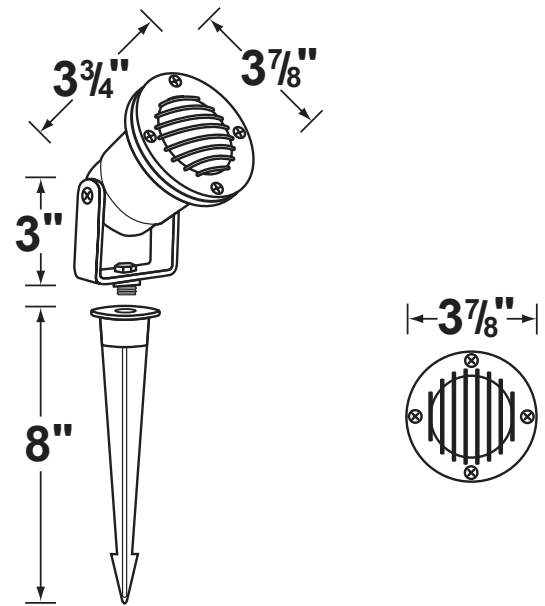

AVAILABLE LED LAMPS (Corona LED lamps have a five (5) year limited warranty against manufacturer's defects)

LAMP NUMBER	WATTS	BEAM		COLOR & TEMP.	RATED HOURS	HALOGEN EQUIVALENT
		SPREAD	LUMEN			
L-ED16-3W-SP	3.5	15° Spot	270	2700K	50,000	25 Watt
L-ED16-3W-FL	3.5	45° Flood	270	2700K	50,000	25 Watt
L-ED16-3W-WF	3.5	60° Wide Flood	270	2700K	50,000	25 Watt
L-ED16-5W-SP	5	15° Spot	350	2700K	50,000	40 Watt
L-ED16-5W-FL	5	45° Flood	350	2700K	50,000	40 Watt
L-ED16-5W-WF	5	60° Wide Flood	350	2700K	50,000	40 Watt
L-ED16-COB5W-SP	5	15° Spot	450	2700K	50,000	50 Watt
L-ED16-COB5W-FL	5	38° Flood	450	2700K	50,000	50 Watt
L-ED16-COB5W-WF	5	60° Wide Flood	450	2700K	50,000	50 Watt
L-ED16-COB5W-SP3K	5	15° Spot	470	3000K	50,000	50 Watt
L-ED16-COB5W-FL3K	5	38° Flood	470	3000K	50,000	50 Watt
L-ED16-COB5W-WF3K	5	60° Wide Flood	470	3000K	50,000	50 Watt

Single color MR-16 LED available in AMBER, BLUE, GREEN, PURPLE, RED and VIOLET

JOB INFORMATION

TYPE: _____ DATE: _____
JOB NAME & ADDRESS: _____
PRODUCT #: _____
TOTAL QUANTITY: _____
LAMP TYPE & WATTAGE: _____
TRANSFORMER: _____
CONTRACTOR: _____
SPECIFIER: _____

• When ordering LED lamp with a fixture your part number should follow the format below:

• **CL** - **product #** - **lamp** - **wattage** - **lamp angle**
CL - 513-BK - L-ED16 - 5W - FL

Example: CL-513-BK-L-ED16-5W-FL

• Corona Lighting reserves the right to make any change and/or improvement to the design and construction of this fixture without further notification.