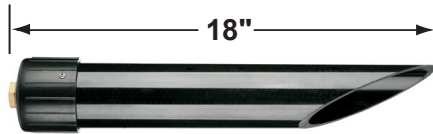

ACCESSORIES SHEET

PRODUCT # : CL-513

• Directional Lights

• Aluminum

Mounting Pedestals

- CX-601-BK 1" PVC Mounting Pedestal, 1/2" NPT, **Black**
- CX-601-VG 1" PVC Mounting Pedestal, 1/2" NPT, **Verde Green**
- CX-603-BK 3" PVC Mounting Pedestal, 1/2" NPT Female Brass Hub on top, **Black**
- CX-603-VG 3" PVC Mounting Pedestal, 1/2" NPT Female Brass Hub on top, **Verde Green**

CX-603-BK

- CX-604-BK 1" PVC Adjustable Mounting Pedestal, 1/2" NPT, **Black**
- CX-621-BK 1" PVC Cap, 1/2" NPT, **Black**
- CX-621-VG 1" PVC Cap, 1/2" NPT, **Verde Green**
- CX-622-BK 2" PVC Cap, 1/2" NPT, **Black**
- CX-622-VG 2" PVC Cap, 1/2" NPT, **Verde Green**
- CX-624-BK 3" PVC Cap, 1/2" NPT Female Brass Hub, **Black**
- CX-624-VG 3" PVC Cap, 1/2" NPT Female Brass Hub, **Verde Green**