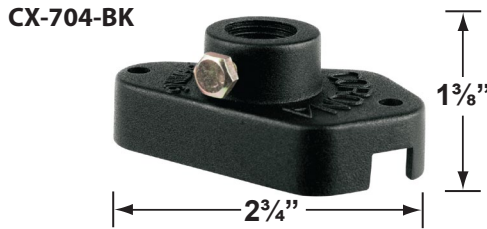

ACCESSORIES SHEET

PRODUCT # : CL-513

• Directional Lights

• Aluminum

Mounting Brackets

CX-700 Aluminum Bracket with 1/2" NPT
Finishes: **BK**- Black, **BZ**- Bronze, **GR**- Green,
GT- Granite, **RT**- Rust, **VG**- Verde Green,
WH- White

CX-704 Aluminum Oval Bracket with 1/2" NPT Female Hub
Finishes: **BK**- Black, **BZ**- Bronze, **GR**- Green,
GT- Granite, **RT**- Rust, **VG**- Verde Green,
WH- White