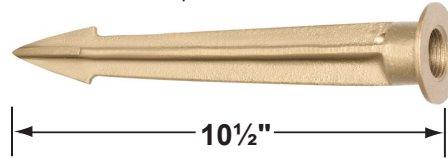

Ground Spikes

- CX-646-BR 8" ABS Spike, 1/2" NPT, **Natural Brass**

CX-646-BR

Mounting Canopies

- CX-705B-BR Brass Flat Canopy, 1/2" NPT, **Natural Brass**
- CX-709B-BR Brass Raised Canopy, 1/2" NPT, **Natural Brass**