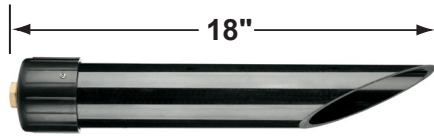

PRODUCT # : CL-513-BR

•Directional Lights

•Solid Brass

Mounting Pedestals

- CX-601-BK 1" PVC Mounting Pedestal, 1/2" NPT, **Black**
- CX-601-VG 1" PVC Mounting Pedestal, 1/2" NPT, **Verde Green**
- CX-603-BK 3" PVC Mounting Pedestal, 1/2" NPT Female Brass Hub on top, **Black**
- CX-603-VG 3" PVC Mounting Pedestal, 1/2" NPT Female Brass Hub on top, **Verde Green**

CX-603-BK