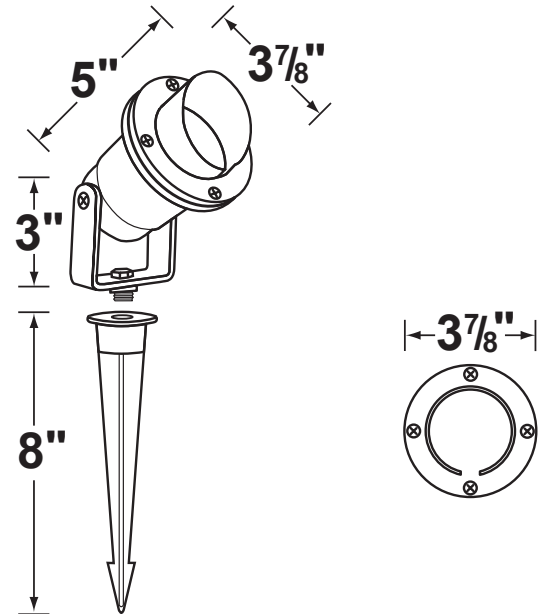

SPECIFICATION SHEET

PRODUCT # : CL-512

• Directional Lights

• Aluminum

Fixture Specifications:

Housing: Die-cast aluminum.

Finish: Polyester UV powder coated, available in **BK**- Black

Lens: Clear, tempered and heat resistant glass with silicone gasket.

Socket: Top grade ceramic bi-pin socket, with retention clip.

Lamp: 12V, MR-16, 50W max.
Available in LED (3.5W & 5W) or without lamp.
See the Lamp Guide below for more information.

Wiring: Fixture is prewired with a 3ft 18-2 SPT1-W direct burial cord. Wire connector sold separately. Universal connector (**CX-839**) and silicone filled wire nut (**CX-854**) are available from Corona Lighting.

Gasket: Silicone "O" ring seals face plate to housing providing weather-tight protection.

Knuckle: Cast aluminum adjustable knuckle with a phillips shaped screw. 1/2" NPT threaded male hub on bottom.

Mounting Spike: 8" Black ABS spike with 1/2" NPT threaded female hub.

Electrical Notes: A remote 12V transformer is required. Options are available from Corona Lighting. Voltage range for LED lamps are 9V-17V. Proper grease/lubricant is suggested on threaded parts during installation process.

Warranty: One (1) year warranty on fixture and housing against manufacturer's defects

AVAILABLE LED LAMPS (Corona LED lamps have a five (5) year limited warranty against manufacturer's defects)

LAMP NUMBER	WATTS	BEAM		COLOR & TEMP.	RATED HOURS	HALOGEN EQUIVALENT
		SPREAD	LUMEN			
L-ED16-3W-SP	3.5	15° Spot	270	2700K	50,000	25 Watt
L-ED16-3W-FL	3.5	45° Flood	270	2700K	50,000	25 Watt
L-ED16-3W-WF	3.5	60° Wide Flood	270	2700K	50,000	25 Watt
L-ED16-5W-SP	5	15° Spot	350	2700K	50,000	40 Watt
L-ED16-5W-FL	5	45° Flood	350	2700K	50,000	40 Watt
L-ED16-5W-WF	5	60° Wide Flood	350	2700K	50,000	40 Watt
L-ED16-COB5W-SP	5	15° Spot	450	2700K	50,000	50 Watt
L-ED16-COB5W-FL	5	38° Flood	450	2700K	50,000	50 Watt
L-ED16-COB5W-WF	5	60° Wide Flood	450	2700K	50,000	50 Watt
L-ED16-COB5W-SP3K	5	15° Spot	470	3000K	50,000	50 Watt
L-ED16-COB5W-FL3K	5	38° Flood	470	3000K	50,000	50 Watt
L-ED16-COB5W-WF3K	5	60° Wide Flood	470	3000K	50,000	50 Watt

Single color MR-16 LED available in AMBER, BLUE, GREEN, PURPLE, RED and VIOLET

JOB INFORMATION

TYPE: _____ DATE: _____
JOB NAME & ADDRESS: _____
PRODUCT #: _____
TOTAL QUANTITY: _____
LAMP TYPE & WATTAGE: _____
TRANSFORMER: _____
CONTRACTOR: _____
SPECIFIER: _____

• When ordering LED lamp with a fixture your part number should follow the format below:

• **CL** - **product #** - **lamp** - **wattage** - **lamp angle**
CL - 512-BK - L-ED16 - 5W - FL

Example: CL-512-BK-L-ED16-5W-FL

• Corona Lighting reserves the right to make any change and/or improvement to the design and construction of this fixture without further notification.