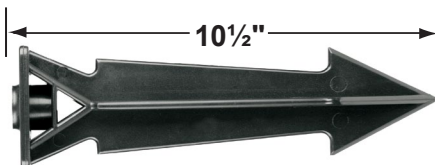

Ground Spikes

- CX-642-BK 8.5" ABS Spike, ½" NPT, **Black**
- CX-642-BZ 8.5" ABS Spike, ½" NPT, **Bronze**
- CX-643-BZ 8.5" ABS Spike, ½" NPT, **Bronze**

CX-647-BK

- CX-646-BK 8" ABS Spike, ½" NPT, **Black**
- CX-646-BR 8" ABS Spike, ½" NPT, **Natural Brass**
- CX-646-SS 8" ABS Spike, ½" NPT, **Stainless Steel**
- CX-647-BK 10.5" Heavy Duty ABS Spike, ½" NPT, **Black**

Mounting Canopies

- CX-701-BK Aluminum Round Canopy, ½" NPT, **Black**
- CX-702-BK Aluminum Rectangular Canopy, ½" NPT, **Black**
- CX-703 Aluminum tree mount canopy ½" NPT
  Finishes: **BK- Black, BZ- Bronze, GR- Green, GT- Granite, RT- Rust, VG- Verde Green, WH- White**
- CX-720 Aluminum Tree mount Canopy with 9" Rubber Strap stretches to 14"
  Finishes: **BK- Black, BZ- Bronze, GR- Green, GT- Granite, RT- Rust, VG- Verde Green, WH- White**
- CX-721 Aluminum Tree mount Canopy with 15" Rubber Strap stretches to 22"
  Finishes: **BK- Black, BZ- Bronze, GR- Green, GT- Granite, RT- Rust, VG- Verde Green, WH- White**
- CX-722 Aluminum Tree mount Canopy with 22" Rubber Strap stretches to 33"
  Finishes: **BK- Black, BZ- Bronze, GR- Green, GT- Granite, RT- Rust, VG- Verde Green, WH- White**
- CX-723 Aluminum Tree mount Canopy with 31" Rubber Strap stretches to 45"
  Finishes: **BK- Black, BZ- Bronze, GR- Green, GT- Granite, RT- Rust, VG- Verde Green, WH- White**

Mounting Risers

- CX-671 6" Aluminum Riser, ½" NPT Male/Female
  Finishes: **BK- Black, BZ- Bronze, GR- Green, GT- Granite, RT- Rust, VG- Verde Green, WH- White**
- CX-672 12" Aluminum Riser, ½" NPT Male/Female
  Finishes: **BK- Black, BZ- Bronze, GR- Green, GT- Granite, RT- Rust, VG- Verde Green, WH- White**
- CX-673 18" Aluminum Riser, ½" NPT Male/Female
  Finishes: **BK- Black, BZ- Bronze, GR- Green, GT- Granite, RT- Rust, VG- Verde Green, WH- White**