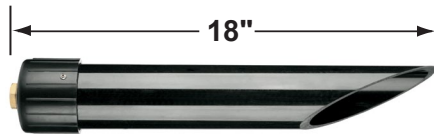

ACCESSORIES SHEET

PRODUCT # : CL-512

• Directional Lights

• Aluminum

Mounting Pedestals

- CX-601-BK 1" PVC Mounting Pedestal, ½" NPT, **Black**
- CX-601-VG 1" PVC Mounting Pedestal, ½" NPT, **Verde Green**
- CX-603-BK 3" PVC Mounting Pedestal, ½" NPT Female Brass Hub on top, **Black**
- CX-603-VG 3" PVC Mounting Pedestal, ½" NPT Female Brass Hub on top, **Verde Green**

CX-603-BK

- CX-604-BK 1" PVC Adjustable Mounting Pedestal, ½" NPT, **Black**
- CX-621-BK 1" PVC Cap, ½" NPT, **Black**
- CX-621-VG 1" PVC Cap, ½" NPT, **Verde Green**
- CX-622-BK 2" PVC Cap, ½" NPT, **Black**
- CX-622-VG 2" PVC Cap, ½" NPT, **Verde Green**
- CX-624-BK 3" PVC Cap, ½" NPT Female Brass Hub, **Black**
- CX-624-VG 3" PVC Cap, ½" NPT Female Brass Hub, **Verde Green**