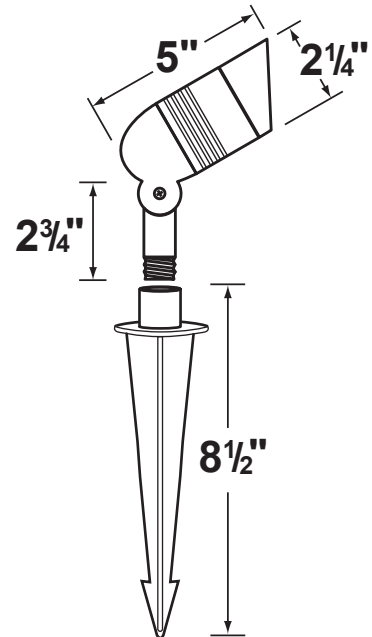

SPECIFICATION SHEET

PRODUCT # : CL-510

• Directional Lights

• Aluminum

Fixture Specifications:

Housing: Die-cast aluminum

Finish: Polyester UV powder coated, **BK-Black**

Lens: Clear, tempered ad heat resistant glass.

Socket: Top grade fixed ceramic bi-pin socket with retension clip to securely hold the lamp in place.

Lamp: 12V MR-11, 35W max.
Available in 2.5W LED or without lamp.
See lamp guide below for more information.

Wiring: Fixture is prewired with a 3ft 18-2 SPT1-W direct burial cord. Wire connector sold separately. Universal connector (**CX-839**) and silicone filled wire nut (**CX-854**) are available from Corona Lighting.

Gasket: Silicone gasket for weather-tight sealing.

Knuckle: Cast aluminum adjustable knuckle with a phillips shaped screw. 1/2" NPT threaded male hub on bottom.

Mounting Spike: 8 1/2" Black ABS spike with 1/2" NPT threaded male hub.

Electrical Notes: A remote 12V transformer is required. Options are available from Corona Lighting. Voltage range for LED lamps are 9V-17V. Proper grease/lubricant is suggested on threaded parts during installation process.

Warranty: One (1) year warranty on fixture and housing against manufacturer's defects.

AVAILABLE LED LAMPS (Corona LED lamps have a five (5) year limited warranty against manufacturer's defects)

LAMP NUMBER	WATTS	BEAM		COLOR & TEMP.	RATED HOURS	HALOGEN EQUIVALENT
		SPREAD	LUMEN			
L-ED11-2.5W	2.5	38° FL	180	2700K	50,000	20 Watt

JOB INFORMATION

TYPE: _____ DATE: _____

JOB NAME & ADDRESS: _____

PRODUCT #:

TOTAL QUANTITY:

LAMP TYPE & WATTAGE:

TRANSFORMER:

CONTRACTOR:

SPECIFIER:

• When ordering LED lamp with a fixture your part number should follow the format below:

• **CL** - **product #** - **color** - **lamp** - **wattage**
CL - 510 - BK - L-ED11 - 2.5W

Example: CL-510-BK-L-ED11-2.5W

• Corona Lighting reserves the right to make any change and/or improvement to the design and construction of this fixture without further notification.