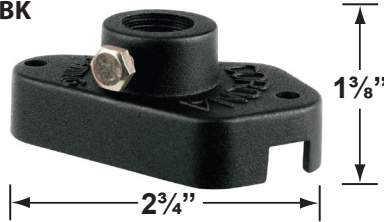

SPECIFICATION SHEET

PRODUCT # : CL-510

• Directional Lights

• Aluminum

Fixture Specifications:

Housing: Die-cast aluminum

Finish: Polyester UV powder coated, **BK-Black**

Lens: Clear, tempered ad heat resistant glass.

ACCESSORIES SHEET

PRODUCT # : CL-510

•Directional Lights

•Aluminum

Mounting Brackets

CX-700 Aluminum Bracket with 1/2" NPT
Finishes: **BK**- Black, **BZ**- Bronze, **GR**- Green,
GT- Granite, **RT**- Rust, **VG**- Verde Green,
WH- White

CX-704 Aluminum Oval Bracket with 1/2" NPT Female Hub
Finishes: **BK**- Black, **BZ**- Bronze, **GR**- Green,
GT- Granite, **RT**- Rust, **VG**- Verde Green,
WH- White

Cable Connectors

CX-854 Direct Burial Silicone Filled Wire Nut, **Tan**

CX-858 Speedy Cable Connector, Supply Cable up to 10-2, **Black**

CX-839 Universal cable connector, Supply cable up to 8-2,
one/Pack **Black**

CX-700-BK

CX-704-BK

CX-839

CX-854