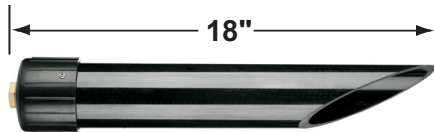

ACCESSORIES SHEET

PRODUCT # : CL-510

•Directional Lights

•Aluminum

Mounting Pedestals

- CX-601-BK 1" PVC Mounting Pedestal, ½" NPT, **Black**
- CX-601-VG 1" PVC Mounting Pedestal, ½" NPT, **Verde Green**
- CX-603-BK 3" PVC Mounting Pedestal, ½" NPT Female Brass Hub on top, **Black**
- CX-603-VG 3" PVC Mounting Pedestal, ½" NPT Female Brass Hub on top, **Verde Green**

CX-603-BK

- CX-604-BK 1" PVC Adjustable Mounting Pedestal, ½" NPT, **Black**
- CX-621-BK 1" PVC Cap, ½" NPT, **Black**
- CX-621-VG 1" PVC Cap, ½" NPT, **Verde Green**
- CX-622-BK 2" PVC Cap, ½" NPT, **Black**
- CX-622-VG 2" PVC Cap, ½" NPT, **Verde Green**
- CX-624-BK 3" PVC Cap, ½" NPT Female Brass Hub, **Black**
- CX-624-VG 3" PVC Cap, ½" NPT Female Brass Hub, **Verde Green**