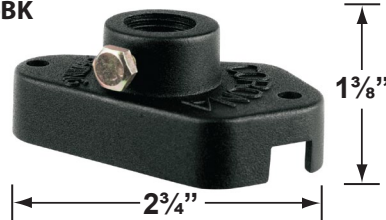

ACCESSORIES SHEET

PRODUCT # : CL-509

•Directional Lights

• Aluminum

Mounting Brackets

CX-700 Aluminum Bracket with 1/2" NPT
Finishes: **BK**- Black, **BZ**- Bronze, **GR**- Green,
GT- Granite, **RT**- Rust, **VG**- Verde Green,
WH- White

CX-704 Aluminum Oval Bracket with 1/2" NPT Female Hub
Finishes: **BK**- Black, **BZ**- Bronze, **GR**- Green,
GT- Granite, **RT**- Rust, **VG**- Verde Green,
WH- White

Cable Connectors

CX-854 Direct Burial Silicone Filled Wire Nut, **Tan**

CX-858 Speedy Cable Connector, Supply Cable up to 10-2, **Black**

CX-839 Universal cable connector, Supply cable up to 8-2,
one/Pack **Black**

CX-704-BK