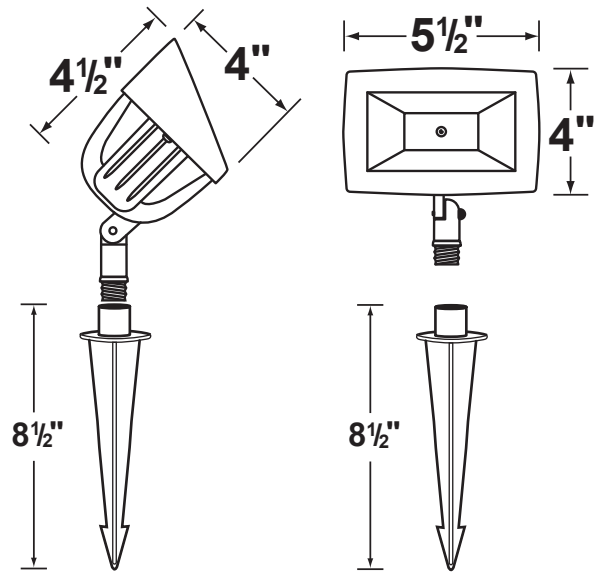

AVAILABLE LED LAMPS (Corona LED lamps have a five (5) year limited warranty against manufacturer's defects)

LAMP NUMBER	WATTS	BEAM		COLOR & TEMP.	RATED HOURS	HALOGEN EQUIVALENT
		SPREAD	LUMEN			
L-EDT3-2W	2	360°	200	2700K	25,000	20 Watt
L-EDT3-2.5W	2.5	180°	240	2700K	25,000	35 Watt
L-EDT3-2W-3K	2	360°	210	3000K	25,000	20 Watt
L-EDT3-2.5W-3K	2.5	180°	250	3000K	25,000	35 Watt
L-EDT3-AM*	2	360°	170	2000K	25,000	20 Watt

* AM- Amber color

For more additional Lamps, and accessories visit Coronalighting.com

JOB INFORMATION

TYPE: _____ DATE: _____

JOB NAME & ADDRESS: _____

PRODUCT #:

TOTAL QUANTITY:

LAMP TYPE & WATTAGE:

TRANSFORMER:

CONTRACTOR:

SPECIFIER:

• When ordering LED lamp with a fixture your part number should follow the format below:

• CL - product # - color - lamp - wattage
CL - 509 - BZ - L-EDT3 - 2W-3K

Example: CL-509-BZ-L-EDT3-2W-3K

• Corona Lighting reserves the right to make any change and/or improvement to the design and construction of this fixture without further notification.