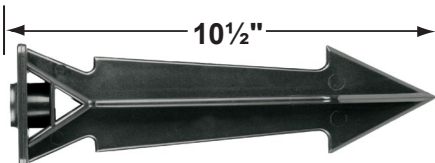

Ground Spikes

- CX-642-BK 8.5" ABS Spike, 1/2" NPT, **Black**
- CX-642-BZ 8.5" ABS Spike, 1/2" NPT, **Bronze**
- CX-643-BZ 8.5" ABS Spike, 1/2" NPT, **Bronze**

CX-647-BK

- CX-646-BK 8" ABS Spike, 1/2" NPT, **Black**
- CX-646-BR 8" ABS Spike, 1/2" NPT, **Natural Brass**
- CX-646-SS 8" ABS Spike, 1/2" NPT, **Stainless Steel**
- CX-647-BK 10.5" Heavy Duty ABS Spike, 1/2" NPT, **Black**

Mounting Canopies

- CX-701-BK Aluminum Round Canopy, 1/2" NPT, **Black**
- CX-702-BK Aluminum Rectangular Canopy, 1/2" NPT, **Black**
- CX-703 Aluminum tree mount canopy 1/2" NPT
  Finishes: **BK- Black, BZ- Bronze, GR- Green, GT- Granite, RT- Rust, VG- Verde Green, WH- White**
- CX-720 Aluminum Tree mount Canopy with 9" Rubber Strap stretches to 14"
  Finishes: **BK- Black, BZ- Bronze, GR- Green, GT- Granite, RT- Rust, VG- Verde Green, WH- White**
- CX-721 Aluminum Tree mount Canopy with 15" Rubber Strap stretches to 22"
  Finishes: **BK- Black, BZ- Bronze, GR- Green, GT- Granite, RT- Rust, VG- Verde Green, WH- White**
- CX-722 Aluminum Tree mount Canopy with 22" Rubber Strap stretches to 33"
  Finishes: **BK- Black, BZ- Bronze, GR- Green, GT- Granite, RT- Rust, VG- Verde Green, WH- White**
- CX-723 Aluminum Tree mount Canopy with 31" Rubber Strap stretches to 45"
  Finishes: **BK- Black, BZ- Bronze, GR- Green, GT- Granite, RT- Rust, VG- Verde Green, WH- White**

Mounting Risers

- CX-671 6" Aluminum Riser, 1/2" NPT Male/Female
  Finishes: **BK- Black, BZ- Bronze, GR- Green, GT- Granite, RT- Rust, VG- Verde Green, WH- White**
- CX-672 12" Aluminum Riser, 1/2" NPT Male/Female
  Finishes: **BK- Black, BZ- Bronze, GR- Green, GT- Granite, RT- Rust, VG- Verde Green, WH- White**
- CX-673 18" Aluminum Riser, 1/2" NPT Male/Female
  Finishes: **BK- Black, BZ- Bronze, GR- Green, GT- Granite, RT- Rust, VG- Verde Green, WH- White**