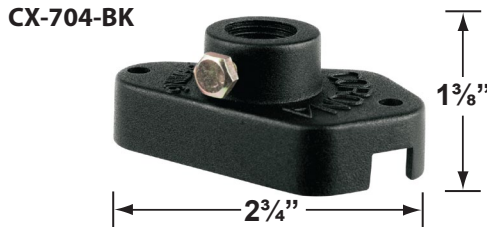

ACCESSORIES SHEET

PRODUCT # : CL-503-NM

•Directional Lights

•Composite

Mounting Brackets

CX-700 Aluminum Bracket with 1/2" NPT
Finishes: **BK**- Black, **BZ**- Bronze, **GR**- Green,
GT- Granite, **RT**- Rust, **VG**- Verde Green,
WH- White

CX-704 Aluminum Oval Bracket with 1/2" NPT Female Hub
Finishes: **BK**- Black, **BZ**- Bronze, **GR**- Green,
GT- Granite, **RT**- Rust, **VG**- Verde Green,
WH- White