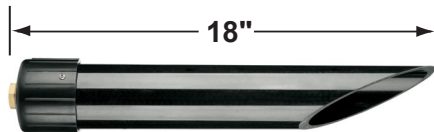

ACCESSORIES SHEET

PRODUCT # : CL-503-NM

• Directional Lights

• Composite

Mounting Pedestals

- CX-601-BK 1" PVC Mounting Pedestal, ½" NPT, **Black**
- CX-601-VG 1" PVC Mounting Pedestal, ½" NPT, **Verde Green**
- CX-603-BK 3" PVC Mounting Pedestal, ½" NPT Female Brass Hub on top, **Black**
- CX-603-VG 3" PVC Mounting Pedestal, ½" NPT Female Brass Hub on top, **Verde Green**

CX-603-BK

- CX-604-BK 1" PVC Adjustable Mounting Pedestal, ½" NPT, **Black**
- CX-621-BK 1" PVC Cap, ½" NPT, **Black**
- CX-621-VG 1" PVC Cap, ½" NPT, **Verde Green**
- CX-622-BK 2" PVC Cap, ½" NPT, **Black**
- CX-622-VG 2" PVC Cap, ½" NPT, **Verde Green**
- CX-624-BK 3" PVC Cap, ½" NPT Female Brass Hub, **Black**
- CX-624-VG 3" PVC Cap, ½" NPT Female Brass Hub, **Verde Green**