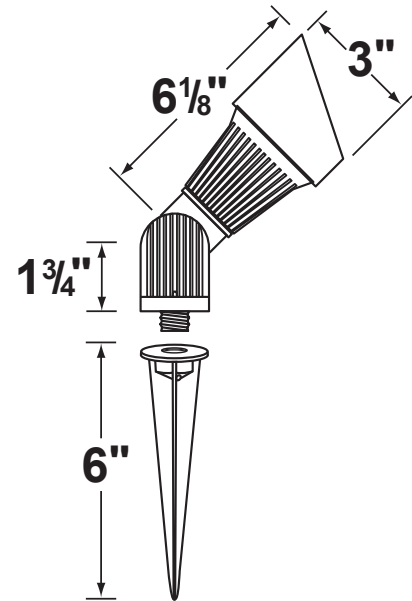

AVAILABLE LED LAMPS (Corona LED lamps have a five (5) year limited warranty against manufacturer's defects)

LAMP NUMBER	WATTS	BEAM		COLOR & TEMP.	RATED HOURS	HALOGEN EQUIVALENT
		SPREAD	LUMEN			
L-ED16-3W-SP	3.5	15° Spot	270	2700K	50,000	25 Watt
L-ED16-3W-FL	3.5	45° Flood	270	2700K	50,000	25 Watt
L-ED16-3W-WF	3.5	60° Wide Flood	270	2700K	50,000	25 Watt
L-ED16-5W-SP	5	15° Spot	350	2700K	50,000	40 Watt
L-ED16-5W-FL	5	45° Flood	350	2700K	50,000	40 Watt
L-ED16-5W-WF	5	60° Wide Flood	350	2700K	50,000	40 Watt
L-ED16-COB5W-SP	5	15° Spot	450	2700K	50,000	50 Watt
L-ED16-COB5W-FL	5	38° Flood	450	2700K	50,000	50 Watt
L-ED16-COB5W-WF	5	60° Wide Flood	450	2700K	50,000	50 Watt
L-ED16-COB5W-SP3K	5	15° Spot	470	3000K	50,000	50 Watt
L-ED16-COB5W-FL3K	5	38° Flood	470	3000K	50,000	50 Watt
L-ED16-COB5W-WF3K	5	60° Wide Flood	470	3000K	50,000	50 Watt

Single color MR-16 LED available in AMBER, BLUE, GREEN, PURPLE, RED and VIOLET

JOB INFORMATION

TYPE: DATE:

JOB NAME & ADDRESS:

PRODUCT #:

TOTAL QUANTITY:

LAMP TYPE & WATTAGE:

TRANSFORMER:

CONTRACTOR:

SPECIFIER:

• When ordering LED lamp with a fixture your part number should follow the format below:

• CL - product # - lamp - wattage - lamp angle

CL - 503-NM - L-ED16 - 5W - FL

Example: CL-503-NM-L-ED16-5W-FL

• Corona Lighting reserves the right to make any change and/or improvement to the design and construction of this fixture without further notification.