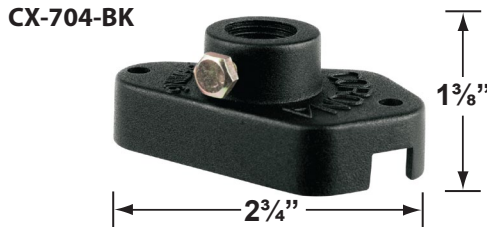

ACCESSORIES SHEET

PRODUCT # : CL-501

•Directional Lights

•Die-Cast Aluminum

Mounting Brackets

CX-700 Aluminum Bracket with 1/2" NPT
Finishes: **BK**- Black, **BZ**- Bronze, **GR**- Green,
GT- Granite, **RT**- Rust, **VG**- Verde Green,
WH- White

CX-704 Aluminum Oval Bracket with 1/2" NPT Female Hub
Finishes: **BK**- Black, **BZ**- Bronze, **GR**- Green,
GT- Granite, **RT**- Rust, **VG**- Verde Green,
WH- White