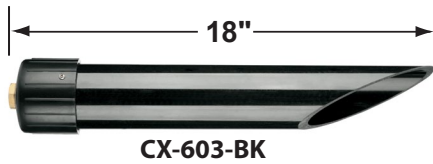

SPECIFICATION SHEET

E-Mail: sales@coronalighting.com

PRODUCT # : CL-501

• Directional Lights

• Die-Cast Aluminum

Fixture Specifications:

Housing: Die-Cast Aluminum.

Finish: Polyester UV powder coated, available in: **BK- Black**, **BZ- Bronze**, **GR- Green**, **RT- Rust**, and **VG- Verde Green**.

ACCESSORIES SHEET

PRODUCT # : CL-501

• Directional Lights

• Die-Cast Aluminum

Mounting Pedestals

- CX-601-BK 1" PVC Mounting Pedestal, ½" NPT, **Black**
- CX-601-VG 1" PVC Mounting Pedestal, ½" NPT, **Verde Green**
- CX-603-BK 3" PVC Mounting Pedestal, ½" NPT Female Brass Hub on top, **Black**
- CX-603-VG 3" PVC Mounting Pedestal, ½" NPT Female Brass Hub on top, **Verde Green**