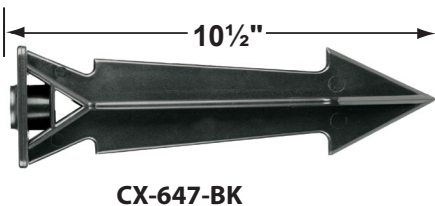

Ground Spikes

- CX-642-BK 8.5" ABS Spike, ½" NPT, **Black**
- CX-642-BZ 8.5" ABS Spike, ½" NPT, **Bronze**
- CX-643-BZ 8.5" ABS Spike, ½" NPT, **Bronze**

- CX-646-BK 8" ABS Spike, ½" NPT, **Black**
- CX-646-BR 8" ABS Spike, ½" NPT, **Natural Brass**
- CX-646-SS 8" ABS Spike, ½" NPT, **Stainless Steel**
- CX-647-BK 10.5" Heavy Duty ABS Spike, ½" NPT, **Black**

Mounting Canopies

- CX-701-BK Aluminum Round Canopy, ½" NPT, **Black**
- CX-702-BK Aluminum Rectangular Canopy, ½" NPT, **Black**
- CX-703 Aluminum tree mount canopy ½" NPT
  Finishes: **BK- Black, BZ- Bronze, GR- Green, GT- Granite, RT- Rust, VG- Verde Green, WH- White**
- CX-720 Aluminum Tree mount Canopy with 9" Rubber Strap stretches to 14"
  Finishes: **BK- Black, BZ- Bronze, GR- Green, GT- Granite, RT- Rust, VG- Verde Green, WH- White**
- CX-721 Aluminum Tree mount Canopy with 15" Rubber Strap stretches to 22"
  Finishes: **BK- Black, BZ- Bronze, GR- Green, GT- Granite, RT- Rust, VG- Verde Green, WH- White**
- CX-722 Aluminum Tree mount Canopy with 22" Rubber Strap stretches to 33"
  Finishes: **BK- Black, BZ- Bronze, GR- Green, GT- Granite, RT- Rust, VG- Verde Green, WH- White**
- CX-723 Aluminum Tree mount Canopy with 31" Rubber Strap stretches to 45"
  Finishes: **BK- Black, BZ- Bronze, GR- Green, GT- Granite, RT- Rust, VG- Verde Green, WH- White**

Mounting Risers

- CX-671 6" Aluminum Riser, ½" NPT Male/Female
  Finishes: **BK- Black, BZ- Bronze, GR- Green, GT- Granite, RT- Rust, VG- Verde Green, WH- White**
- CX-672 12" Aluminum Riser, ½" NPT Male/Female
  Finishes: **BK- Black, BZ- Bronze, GR- Green, GT- Granite, RT- Rust, VG- Verde Green, WH- White**
- CX-673 18" Aluminum Riser, ½" NPT Male/Female
  Finishes: **BK- Black, BZ- Bronze, GR- Green, GT- Granite, RT- Rust, VG- Verde Green, WH- White**