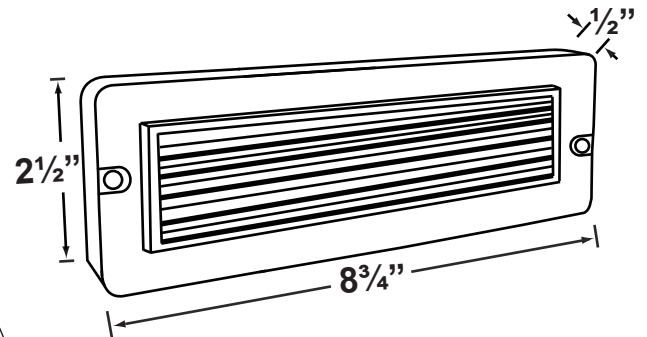

**Lighting Source:** Removable 5W LED module, 450 lumens, 3000K, 35W halogen equivalent. Rated hours: 30,000

**Wiring:** Fixture is prewired with a 25ft 18-2 SPT2-W direct burial cord. Wire connector sold separately. Silicone filled wire nut (**CX-854**) is available from Corona Lighting.

**Mounting:** Surface mounted on walls or steps. Best used on concrete, brick, or other masonry surfaces. Two screws and two anchor bolts are provided.

**Electrical Notes:** Removable LED module is dimmable. A remote 12V magnetic transformer is required. Options are available from Corona Lighting. Not for use with electronic transformers. Voltage range for LED module is: 8 -15Volt AC  
Ambient temperature: -40°F to 124°F. CRI: Ra > 80  
Proper grease/lubricant is suggested on threaded parts during installation process. Increasing voltage above 12 volts AC may decrease life of LED cores.

**Dimensions:** 8<sup>3</sup>/<sub>4</sub>" (Width) x 2<sup>1</sup>/<sub>2</sub>" (Height) x 1/2" (Depth)

**Warranty:** Limited lifetime warranty on fixture housing and faceplate against manufacturer's defects. Ten (10) year warranty on removable LED module.