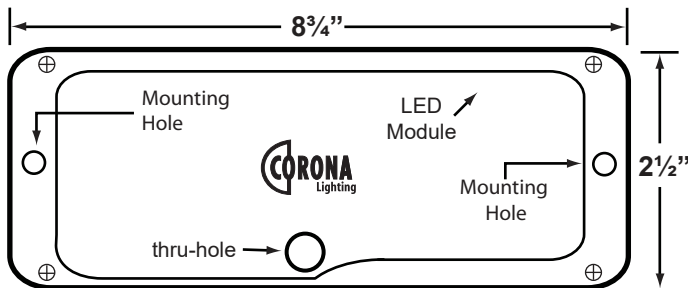

**Lighting Source:** Removable 5W LED module, 450 lumens, 3000K, 35W halogen equivalent. Rated hours: 30,000

**Wiring:** Fixture is prewired with a 25ft 18-2 SPT2-W direct burial cord. Wire connector sold separately. Silicone filled wire nut (**CX-854**) is available from Corona Lighting.

**Mounting:** Surface mounted on walls or steps. Best used on concrete, brick, or other masonry surfaces. Two screws and two anchor bolts are provided.

**Electrical Notes:** Removable LED module is dimmable. A remote 12V magnetic transformer is required. Options are available from Corona Lighting. Not for use with electronic transformers. Voltage range for LED module is: 8 -15Volt AC  
Ambient temperature: -40°F to 124°F. CRI: Ra > 80  
Proper grease/lubricant is suggested on threaded parts during installation process. Increasing voltage above 12 volts AC may decrease life of LED cores.

**Dimensions:** 8<sup>3</sup>/<sub>4</sub>" (Width) x 2<sup>1</sup>/<sub>2</sub>" (Height) x 1/2" (Depth)

**Warranty:** Limited lifetime warranty on fixture housing and faceplate against manufacturer's defects. Ten (10) year warranty on removable LED module.

### Template of backplate

**NO BACKBOX REQUIRED**

**NOTE:** This is the back of the Fixture. Looking from the front of the fixture the positions of through-hole and other details are reversed.