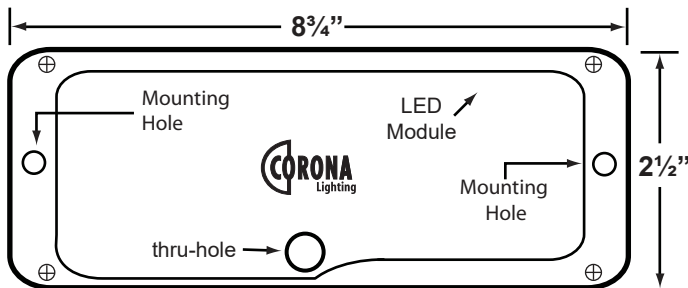

**Lighting Source:** Removable 5W LED module, 450 lumens, 3000K, 35W halogen equivalent. Rated hours: 30,000

**Wiring:** Fixture is prewired with a 25ft 18-2 SPT2-W direct burial cord. Wire connector sold separately. Silicone filled wire nut (**CX-854**) is available from Corona Lighting.

**Mounting:** Surface mounted on walls or steps. Best used on concrete, brick, or other masonry surfaces. Two screws and two anchor bolts are provided.

**Electrical Notes:** Removable LED module is dimmable. A remote 12V magnetic transformer is required. Options are available from Corona Lighting. Not for use with electronic transformers. Voltage range for LED module is: 8 -15Volt AC  
Ambient temperature: -40°F to 124°F. CRI: Ra > 80  
Proper grease/lubricant is suggested on threaded parts during installation process. Increasing voltage above 12 volts AC may decreased life of LED cores.

**Dimensions:** 8<sup>3</sup>/<sub>4</sub>" (Width) x 2<sup>1</sup>/<sub>2</sub>" (Height) x 1/2" (Depth)

**Warranty:** Five (5) year warranty on fixture housing and faceplate against manufacturer's defects. Ten (10) year warranty on removable LED module.

### Template of backplate

**NO BACKBOX REQUIRED**

**NOTE:** This is the back of the Fixture. Looking from the front of the fixture the positions of through-hole and other details are reversed.