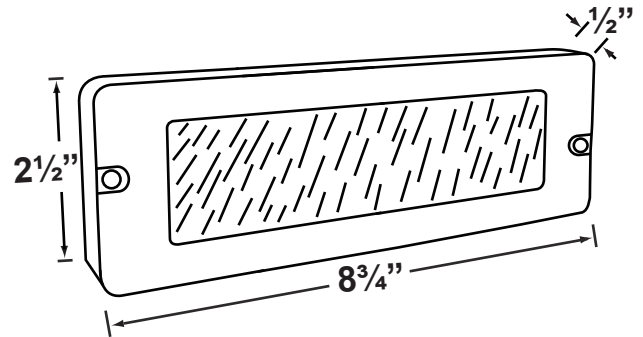

**Lighting Source:** Removable 5W LED module, 450 lumens, 3000K, 35W halogen equivalent. Rated hours: 30,000

**Wiring:** Fixture is prewired with a 25ft 18-2 SPT2-W direct burial cord. Wire connector sold separately. Silicone filled wire nut (**CX-854**) is available from Corona Lighting.

**Mounting:** Surface mounted on walls or steps. Best used on concrete, brick, or other masonry surfaces. Two screws and two anchor bolts are provided.

**Electrical Notes:** Removable LED module is dimmable. A remote 12V magnetic transformer is required. Options are available from Corona Lighting. Not for use with electronic transformers. Voltage range for LED module is: 8 -15Volt AC  
Ambient temperature: -40°F to 124°F. CRI: Ra > 80  
Proper grease/lubricant is suggested on threaded parts during installation process. Increasing voltage above 12 volts AC may decreased life of LED cores.

**Dimensions:** 8<sup>3</sup>/<sub>4</sub>" (Width) x 2<sup>1</sup>/<sub>2</sub>" (Height) x 1/2" (Depth)

**Warranty:** Five (5) year warranty on fixture housing and faceplate against manufacturer's defects. Ten (10) year warranty on removable LED module.