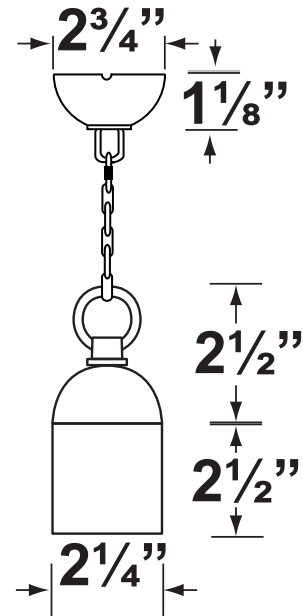

AVAILABLE LED LAMPS (Corona LED lamps have a five (5) year limited warranty against manufacturer's defects)

LAMP NUMBER	WATTS	BEAM		COLOR & TEMP.	RATED HOURS	HALOGEN EQUIVALENT
		SPREAD	LUMEN			
L-ED16-3W-SP	3.5	15° Spot	270	2700K	50,000	25 Watt
L-ED16-3W-FL	3.5	45° Flood	270	2700K	50,000	25 Watt
L-ED16-3W-WF	3.5	60° Wide Flood	270	2700K	50,000	25 Watt
L-ED16-5W-SP	5	15° Spot	350	2700K	50,000	40 Watt
L-ED16-5W-FL	5	45° Flood	350	2700K	50,000	40 Watt
L-ED16-5W-WF	5	60° Wide Flood	350	2700K	50,000	40 Watt
L-ED16-COB5W-SP	5	15° Spot	450	2700K	50,000	50 Watt
L-ED16-COB5W-FL	5	38° Flood	450	2700K	50,000	50 Watt
L-ED16-COB5W-WF	5	60° Wide Flood	450	2700K	50,000	50 Watt
L-ED16-COB5W-SP3K	5	15° Spot	470	3000K	50,000	50 Watt
L-ED16-COB5W-FL3K	5	38° Flood	470	3000K	50,000	50 Watt
L-ED16-COB5W-WF3K	5	60° Wide Flood	470	3000K	50,000	50 Watt

For more additional Lamps, and accessories visit Coronalighting.com

JOB INFORMATION

TYPE: _____ DATE: _____

JOB NAME & ADDRESS: _____

PRODUCT #: _____

TOTAL QUANTITY: _____

LAMP TYPE & WATTAGE: _____

TRANSFORMER: _____

CONTRACTOR: _____

SPECIFIER: _____

• When ordering LED lamp with a fixture your part number should follow the format below:

• **CL** - **product #** - **lamp** - **wattage** - **lamp angle**

CL - **392-AB** - **L-ED16** - **5W** - **FL** Example: CL-392-AB-L-ED16-5W-FL

• Corona Lighting reserves the right to make any change and/or improvement to the design and construction of this fixture without further notification.