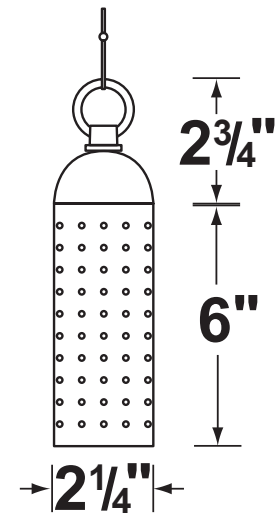

SPECIFICATION SHEET

PRODUCT # : CL-387-BK

•Hanging Light

•Aluminum

Fixture Specifications:

Housing: Diecast aluminum.
Finish: Polyester UV powder coated, available in **BK- Black**
Lens: None.
Socket: Top-grade ceramic bi-pin socket, with retension clip.
Lamp: 12V, MR-11,35W max.
Available in 2.5W LED or without lamp.
See lamp guide below for more information.
Wiring: Fixture is prewired with a 5-ft 18-2 SPT1-W cord.
Wire connector sold separately. Universal connector (**CX-839**) and silicone filled wire nut (**CX-854**) are available from Corona Lighting.

Mounting: Cast aluminum loop with 5-foot stainless steel hanging cable.
Electrical Notes: A remote 12V transformer is required. Options are available from Corona Lighting. Voltage range for LED lamps are 9V-17V. Proper grease/lubricant is suggested on threaded parts during installation process.
Warranty: One (1) year warranty on fixture and housing against manufacturer's defects