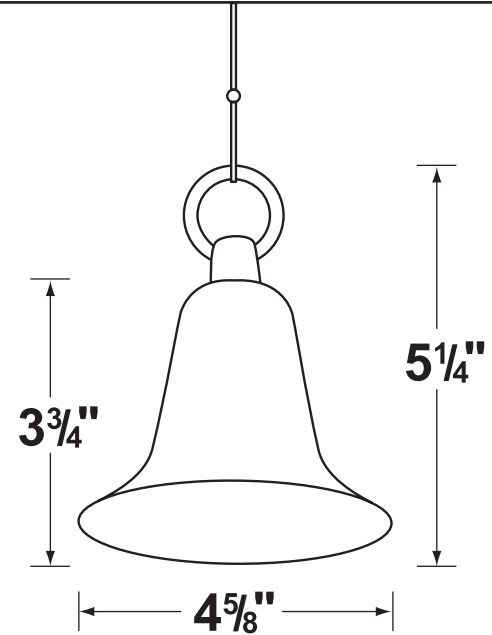

AVAILABLE LED LAMPS (Corona LED lamps have a five (5) year limited warranty against manufacturer's defects)

LAMP NUMBER	WATTS	BEAM		COLOR & TEMP.	RATED HOURS	HALOGEN EQUIVALENT
		SPREAD	LUMEN			
L-EDBA-2W	2	360°	200	2700K	25,000	20 Watt
L-EDBA-2.5W	2.5	180°	240	2700K	25,000	35 Watt
L-EDBA-2W-3K	2	360°	210	3000K	25,000	20 Watt
L-EDBA-2.5W-3K	2.5	180°	250	3000K	25,000	35 Watt
L-EDBA-AM*	2	360°	170	2000K	25,000	20 Watt

*AM- Amber color

For more additional Lamps, and accessories visit Coronalighting.com

JOB INFORMATION

TYPE: _____ DATE: _____

JOB NAME & ADDRESS: _____

PRODUCT #:

TOTAL QUANTITY:

LAMP TYPE & WATTAGE:

TRANSFORMER:

CONTRACTOR:

SPECIFIER:

• When ordering a halogen or xenon lamp add lamp number to the product number. If you are ordering LED lamps you should follow the format below:

• CL - product # - lamp - wattage

Example: CL-384C-RC-L-EDBA-2W-3K

CL - 384C-RC - L-EDBA - 2W-3K

• Corona Lighting reserves the right to make any change and/or improvement to the design and construction of this fixture without further notification.