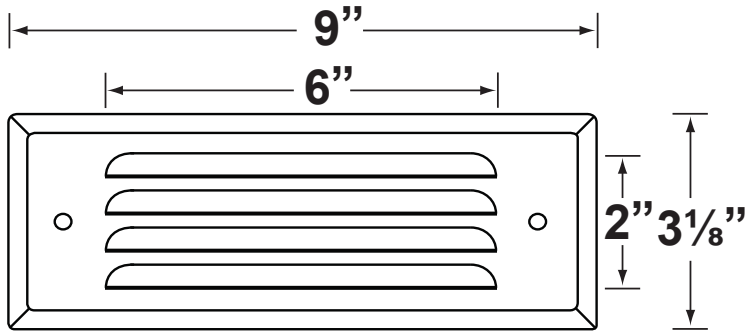

ACCESSORIES SHEET

PRODUCT # : CL-374B-AB

•Brick Lights

•Cast Brass

Faceplates

CX-899B-AB Brass 4 louver faceplate with frosted glass lens
Finish: **AB**- Antique Bronze