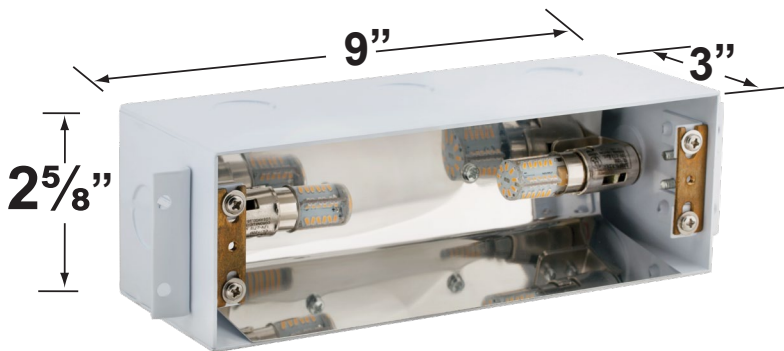

SPECIFICATION SHEET

PRODUCT # : CL-374B-AB

•Brick Lights

•Cast Brass

Fixture Specifications:

Housing: Heavy Duty corrosion resistant galvanized steel with self-leveling adjustable bars.

Faceplate: Die cast brass, fitted to housing with a dense silicone gasket.

Wiring: Fixture is prewired with a 3ft 18-2 SPT1-W direct burial cord. Wire connector sold separately. Silicone filled wire nut (**CX-854**) is available from Corona Lighting.

Mounting: Recessed mount back box. Best used in concrete, brick and other masonry, with 5x 1/2" NPT inlets.

ACCESSORIES SHEET

PRODUCT # : CL-374B-AB

•Brick Lights

•Cast Brass

Faceplates

CX-899B-AB Brass 4 louver faceplate with frosted glass lens
Finish: **AB**- Antique Bronze

Cable Connector

CX-854 Direct Burial Silicone Filled Wire Nut, Tan

Mount Box

CX-743B Steel Mount Box

Lamp not included. Shown for demonstration.