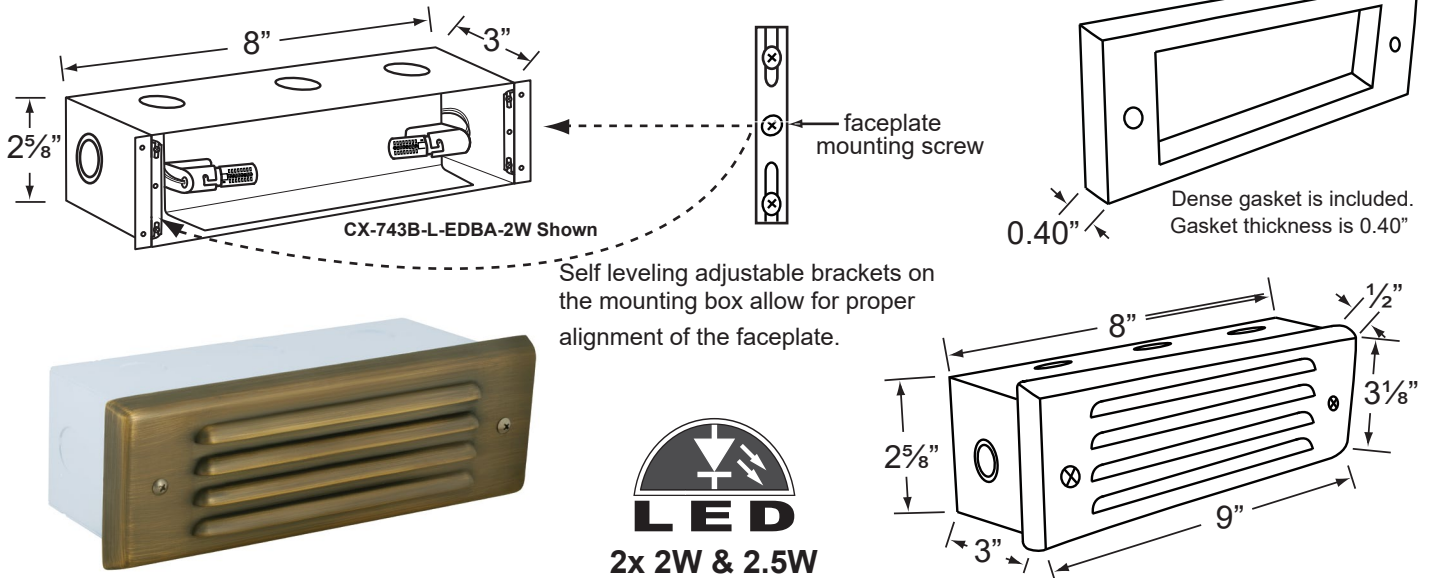

SPECIFICATION SHEET

PRODUCT # : CL-374B-AB

•Brick Lights

•Cast Brass

Fixture Specifications:

Housing: Heavy Duty corrosion resistant galvanized steel with self-leveling adjustable bars.

Faceplate: Die cast brass, fitted to housing with a dense silicone gasket.

Finish: **AB- Antique Bronze.** Natural toning process. AB finish will vary due to artistic process.

Lens: Frosted and heat resistant glass.

Socket: Two S.C. Bayonet sockets, attached to aluminum reflector.

Lamp: 12V, S.C. Bayonet, 27W max. Available in 2xLED (2W & 2.5W) or without lamp. See the Lamp Guide below for more information.

Gasket: Solid silicone gasket, seals faceplate to housing. Providing weather tight protection.

Wiring: Fixture is prewired with a 3ft 18-2 SPT1-W direct burial cord. Wire connector sold separately. Silicone filled wire nut (**CX-854**) is available from Corona Lighting.

Mounting: Recessed mount back box. Best used in concrete, brick and other masonry, with 5x 1/2" NPT inlets.

Electrical Notes: A remote 12V transformer is required. Options are available from Corona Lighting. Voltage range for LED lamps are 8V-21V.

Warranty: Limited lifetime warranty on faceplate against manufacturer's defects.

Self-Leveling Mounting Bracket

AVAILABLE LED LAMPS (Corona LED lamps have a five (5) year limited warranty against manufacturer's defects)

LAMP NUMBER	WATTS	BEAM		COLOR & TEMP.	RATED HOURS	HALOGEN EQUIVALENT
		SPREAD	LUMEN			
L-EDBA-2W	2	360°	200	2700K	25,000	20 Watt
L-EDBA-2.5W	2.5	180°	240	2700K	25,000	35 Watt
L-EDBA-2W-3K	2	360°	210	3000K	25,000	20 Watt
L-EDBA-2.5W-3K	2.5	180°	250	3000K	25,000	35 Watt
L-EDBA-AM*	2	360°	170	2000K	25,000	20 Watt

*AM- Amber color

For more additional Lamps, and accessories visit Coronalighting.com

JOB INFORMATION

TYPE: _____ DATE: _____

JOB NAME & ADDRESS:

PRODUCT #:

TOTAL QUANTITY:

LAMP TYPE & WATTAGE:

TRANSFORMER:

CONTRACTOR:

SPECIFIER:

• If you are ordering LED lamps you should follow the format below:

• CL - product # - lamp - wattage

CL - 374B-AB - L-EDBA - 2W-3K

Example: CL-374B-AB-L-EDBA-2W-3K

• Corona Lighting reserves the right to make any change and/or improvement to the design and construction of this fixture without further notification.