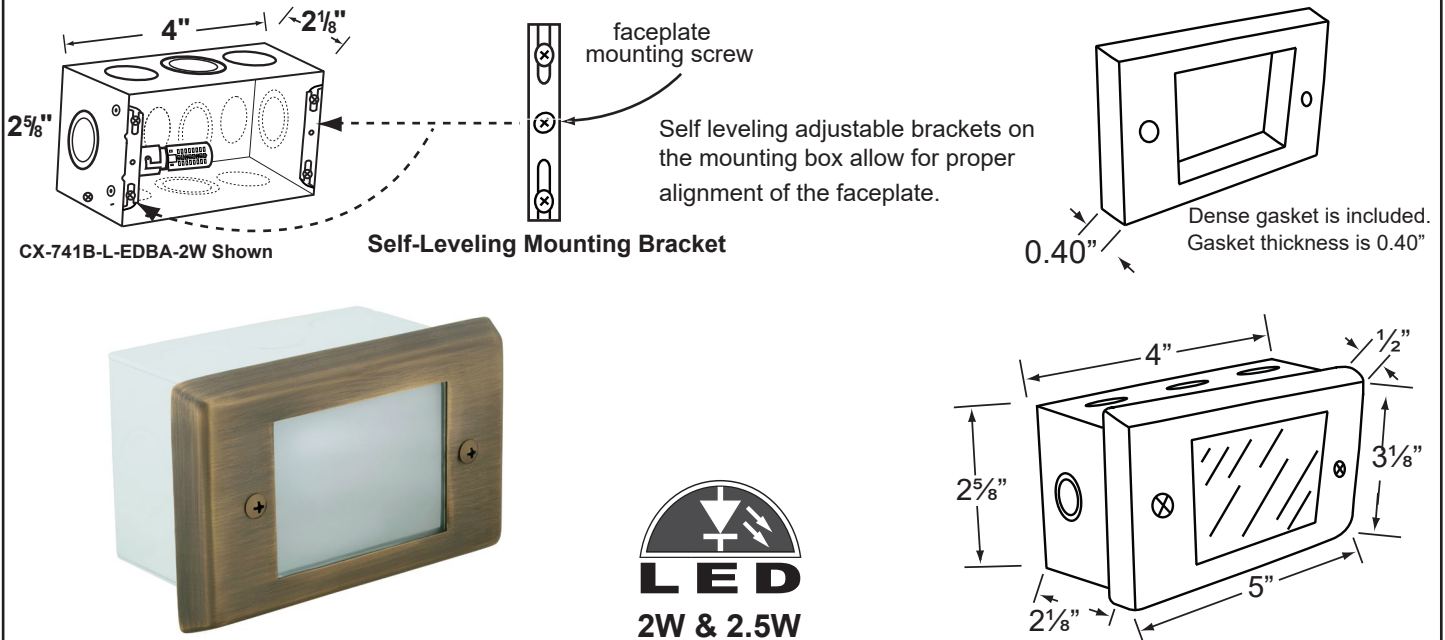

SPECIFICATION SHEET

PRODUCT # : CL-371B-AB

• Step Lights

• Cast Brass

Fixture Specifications:

Housing: Heavy Duty corrosion resistant galvanized steel with self-leveling adjustable bars. White powder coated.

Faceplate: Die cast brass, fitted to housing with a dense silicone gasket.

Finish: **AB- Antique Bronze.** Natural toning process. AB finish will vary due to artistic process.

Lens: Frosted and heat resistant glass.

Socket: S.C. Bayonet socket, attached to housing.

Lamp: 12V, S.C. Bayonet, 27W max.
Available in LED (2W & 2.5W) or without lamp.
See the Lamp Guide below for more information.

Gasket: Dense silicone gasket, seals faceplate to housing. Providing weather tight protection.

Wiring: Fixture is prewired with a 3ft 18-2 SPT1-W direct burial cord. Wire connector sold separately. Silicone filled wire nut (**CX-854**) is available from Corona Lighting.

Mounting: Recessed mount back box. Best used in concrete, brick and other masonry, with 5x 1/2" NPT inlets.

Electrical Notes: A remote 12V transformer is required. Options are available from Corona Lighting. Voltage range for LED lamps are 8V-21V.

Warranty: Limited lifetime warranty on faceplate against manufacturer's defects.

AVAILABLE LED LAMPS (Corona LED lamps have a five (5) year limited warranty against manufacturer's defects)

LAMP NUMBER	WATTS	BEAM		COLOR & TEMP.	RATED HOURS	HALOGEN EQUIVALENT
		SPREAD	LUMEN			
L-EDBA-2W	2	360°	200	2700K	25,000	20 Watt
L-EDBA-2.5W	2.5	180°	240	2700K	25,000	35 Watt
L-EDBA-2W-3K	2	360°	210	3000K	25,000	20 Watt
L-EDBA-2.5W-3K	2.5	180°	250	3000K	25,000	35 Watt
L-EDBA-AM*	2	360°	170	2000K	25,000	20 Watt

*AM- Amber color

For more additional Lamps, and accessories visit Coronalighting.com

JOB INFORMATION

TYPE: DATE:

JOB NAME & ADDRESS:

PRODUCT #:

TOTAL QUANTITY:

LAMP TYPE & WATTAGE:

TRANSFORMER:

CONTRACTOR:

SPECIFIER:

• If you are ordering LED lamps you should follow the format below:

• CL - product # - lamp - wattage

CL - 741B-AB - L-EDBA - 2W-3K

Example: CL-741B-AB-L-EDBA-2W-3K

• Corona Lighting reserves the right to make any change and/or improvement to the design and construction of this fixture without further notification.