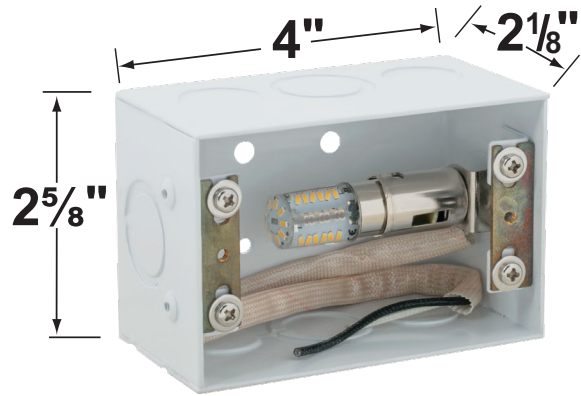

Socket: S.C. Bayonet socket, attached to housing.

Lamp: 12V, S.C. Bayonet, 27W max.
Available in LED (2W & 2.5W) or without lamp.
See the Lamp Guide below for more information.

Gasket: Dense silicone gasket, seals faceplate to housing. Providing weather tight protection.

Wiring: Fixture is prewired with a 3ft 18-2 SPT1-W direct burial cord. Wire connector sold separately. Silicone filled wire nut (**CX-854**) is available from Corona Lighting.

Mounting: Recessed mount back box. Best used in concrete, brick and other masonry, with 5x 1/2" NPT inlets.

TRANSFORMER:

CONTRACTOR:

SPECIFIER:

• If you are ordering LED lamps you should follow the format below:

• CL - product # - lamp - wattage

CL - 741B-AB - L-EDBA - 2W-3K

Example: CL-741B-AB-L-EDBA-2W-3K

• Corona Lighting reserves the right to make any change and/or improvement to the design and construction of this fixture without further notification.

PRODUCT # : CL-371B-AB

• Step Light

• Brass & Steel

Faceplates

CX-896B-AB Brass lensed faceplate with frosted glass lens,
Finish: **AB**- Antique Bronze

Mount Box

CX-741B Steel Mounting Box, **No Lamp**

Lamp not included. Shown for demonstration.