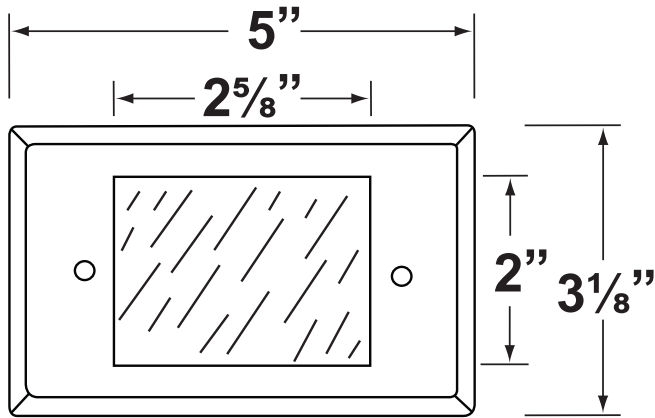

PRODUCT # : CL-371B-AB

• Step Light

• Brass & Steel

Faceplates

CX-896B-AB Brass lensed faceplate with frosted glass lens,
Finish: **AB**- Antique Bronze