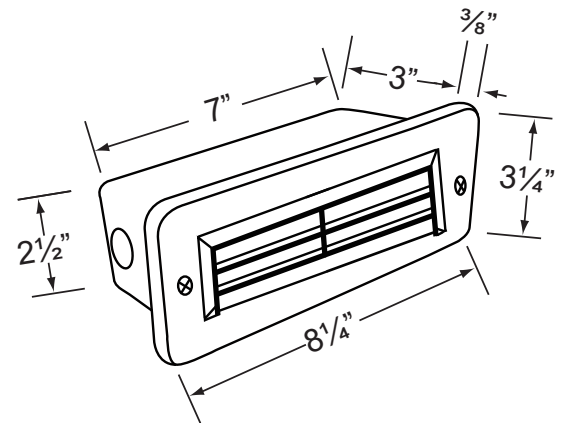

SPECIFICATION SHEET

PRODUCT # : CL-370B-GM

•Brick Lights

•Cast Brass

Fixture Specifications:

Housing: Heavy Duty Corrosion Resistant Cast Brass.

Faceplate: Die cast brass, fitted to housing with a silicone gasket.

Finish: **GM- Gun Metal.** Natural toning process. GM finish will vary due to artistic process. Also available in **AB- Antique Bronze**

Lens: Frosted and heat resistant glass.

Socket: Two S.C. Bayonet sockets, attached to aluminum reflector. Halogen socket available.

Lamp: 12V, S.C. Bayonet, 27W max. Available in 2xLED (2W & 2.5W) or without lamp. See the Lamp Guide below for more information.

Gasket: Silicone gasket, seals faceplate to housing. Providing weather tight protection.

Wiring: Fixture is prewired with a 3ft 18-2 SPT1-W direct burial cord. Wire connector sold separately. Silicone filled wire nut (**CX-854**) is available from Corona Lighting.

Mounting: Recessed mount back box. Best used in concrete, brick and other masonry, with 5x 1/2" NPT inlets.

Electrical Notes: A remote 12V transformer is required. Options are available from Corona Lighting. Voltage range for LED lamps are 8V-21V.

Warranty: Limited lifetime warranty on fixture housing and faceplate against manufacturer's defects.

2x 2W and 2.5W

AVAILABLE LED LAMPS (Corona LED lamps have a five (5) year limited warranty against manufacturer's defects)

LAMP NUMBER	WATTS	BEAM		COLOR & TEMP.	RATED HOURS	HALOGEN EQUIVALENT
		SPREAD	LUMEN			
L-EDBA-2W	2	360°	200	2700K	25,000	20 Watt
L-EDBA-2.5W	2.5	180°	240	2700K	25,000	35 Watt
L-EDBA-2W-3K	2	360°	210	3000K	25,000	20 Watt
L-EDBA-2.5W-3K	2.5	180°	250	3000K	25,000	35 Watt
L-EDBA-AM*	2	360°	170	2000K	25,000	20 Watt

*AM- Amber color

For more additional Lamps, and accessories visit Coronalighting.com

JOB INFORMATION

TYPE: DATE:

JOB NAME & ADDRESS:

PRODUCT #:

TOTAL QUANTITY:

LAMP TYPE & WATTAGE:

TRANSFORMER:

CONTRACTOR:

SPECIFIER:

• If you are ordering LED lamps you should follow the format below:

• **CL** - **product #** - **lamp** - **wattage**

CL - 370B-GM - L-EDBA - 2W-3K

Example: CL-370B-GM-L-EDBA-2W-3K

• Corona Lighting reserves the right to make any change and/or improvement to the design and construction of this fixture without further notification.