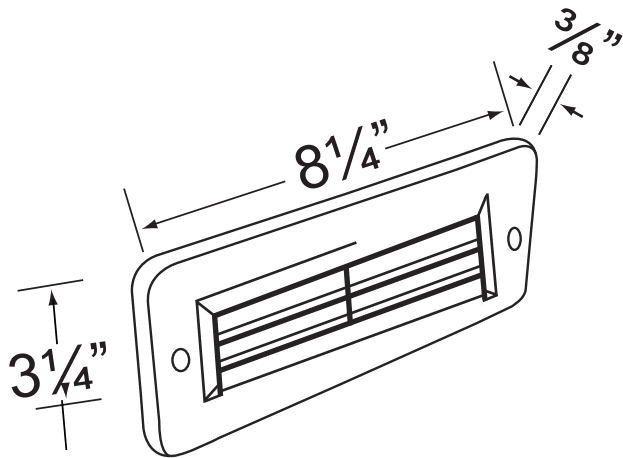

**PRODUCT # : CL-370B-GM**

•Brick Lights

• Cast Brass

**Faceplates**

CX-836B-GM Brass 3 louver faceplate with frosted glass lens

Finish: **GM**- Gun Metal

Also available in **AB**- Antique Bronze Finish

**Cable Connector**