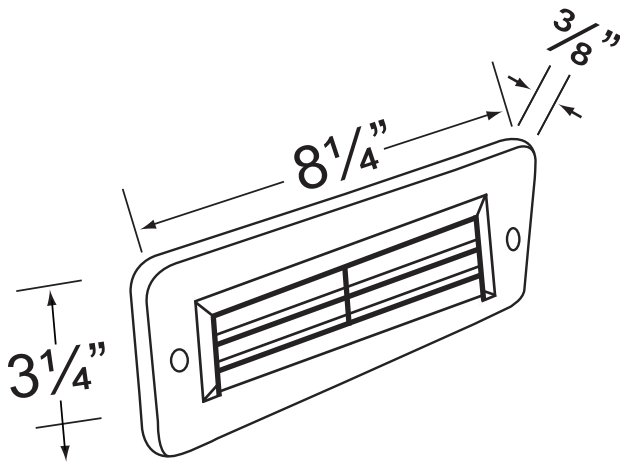

PRODUCT # : CL-370B-AB

•Brick Lights

• Cast Brass

Faceplates

CX-836B-AB Brass 3 louver faceplate with frosted glass lens

Finish: **AB**- Antique Bronze
Also available in **GM**- Gun Metal