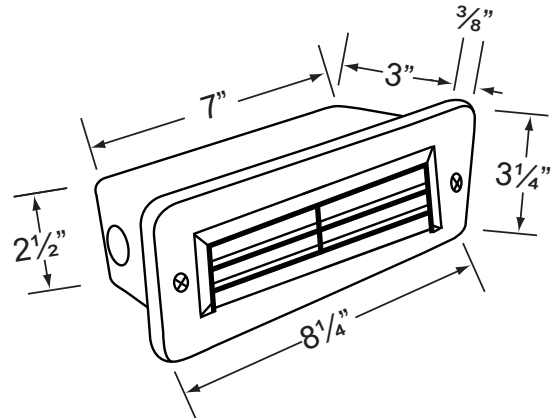

SPECIFICATION SHEET

PRODUCT # : CL-370B-AB

•Brick Lights

•Cast Brass

Fixture Specifications:

Housing: Heavy Duty Corrosion Resistant Cast Brass.

Faceplate: Die cast brass, fitted to housing with a silicone gasket.

Finish: **AB- Antique Bronze.** Natural toning process. AB finish will vary due to artistic process. Also available in **GM- Gun Metal**

Lens: Frosted and heat resistant glass.

Socket: Two S.C. Bayonet sockets, attached to aluminum reflector. Halogen socket available.

Lamp: 12V, S.C. Bayonet, 27W max. Available in 2xLED (2W & 2.5W) or without lamp. See the Lamp Guide below for more information.

Gasket: Silicone gasket, seals faceplate to housing. Providing weather tight protection.

Wiring: Fixture is prewired with a 3ft 18-2 SPT1-W direct burial cord. Wire connector sold separately. Silicone filled wire nut (**CX-854**) is available from Corona Lighting.

Mounting: Recessed mount back box. Best used in concrete, brick and other masonry, with 5x 1/2" NPT inlets.

Electrical Notes: A remote 12V transformer is required. Options are available from Corona Lighting. Voltage range for LED lamps are 8V-21V.

Warranty: Limited lifetime warranty on fixture housing and faceplate against manufacturer's defects.

2x 2W and 2.5W

AVAILABLE LED LAMPS (Corona LED lamps have a five (5) year limited warranty against manufacturer's defects)

LAMP NUMBER	WATTS	BEAM		COLOR & TEMP.	RATED HOURS	HALOGEN EQUIVALENT
		SPREAD	LUMEN			
L-EDBA-2W	2	360°	200	2700K	25,000	20 Watt
L-EDBA-2.5W	2.5	180°	240	2700K	25,000	35 Watt
L-EDBA-2W-3K	2	360°	210	3000K	25,000	20 Watt
L-EDBA-2.5W-3K	2.5	180°	250	3000K	25,000	35 Watt
L-EDBA-AM*	2	360°	170	2000K	25,000	20 Watt

*AM- Amber color

For more additional Lamps, and accessories visit Coronalighting.com

JOB INFORMATION

TYPE: _____ DATE: _____

JOB NAME & ADDRESS:

PRODUCT #:

TOTAL QUANTITY:

LAMP TYPE & WATTAGE:

TRANSFORMER:

CONTRACTOR:

SPECIFIER:

• If you are ordering LED lamps you should follow the format below:

• **CL** - **product #** - **lamp** - **wattage**

CL - 370B-AB - L-EDBA - 2W-3K

Example: CL-370B-AB-L-EDBA-2W-3K

• Corona Lighting reserves the right to make any change and/or improvement to the design and construction of this fixture without further notification.