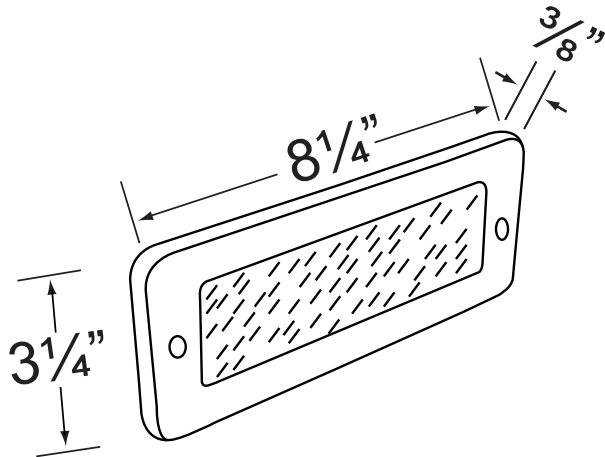

ACCESSORIES SHEET

PRODUCT # : CL-368B-AB

•Brick Lights

• Cast Brass

Faceplates

CX-834B-AB Brass lensed faceplate with frosted glass lens

Finish: **AB**- Antique Bronze
Also available in **GM**- Gun Metal