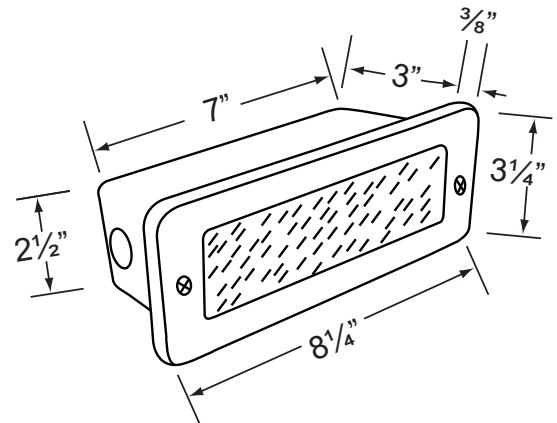

SPECIFICATION SHEET

PRODUCT # : CL-368B-AB

•Brick Lights

•Cast Brass

Fixture Specifications:

Housing: Heavy Duty Corrosion Resistant Cast Brass.

Faceplate: Die cast brass, fitted to housing with a silicone gasket.

Finish: **AB- Antique Bronze.** Natural toning process. AB finish will vary due to artistic process. Also available in **GM- Gun Metal**

Lens: Frosted and heat resistant glass.

Socket: Two S.C. Bayonet sockets, attached to aluminum reflector. Halogen socket available.

Lamp: Two 12V, S.C. Bayonet, 27W max. Available in 2xLED (2W & 2.5W) or without lamps. See the Lamp Guide below for more information.

Gasket: Silicone gasket, seals faceplate to housing. Providing weather tight protection.

Wiring: Fixture is prewired with a 3ft 18-2 SPT1-W direct burial cord. Wire connector sold separately. Silicone filled wire nut (**CX-854**) is available from Corona Lighting.

Mounting: Recessed mount back box. Best used in concrete, brick and other masonry, with 5x 1/2" NPT inlets.

Electrical Notes: A remote 12V transformer is required. Options are available from Corona Lighting. Voltage range for LED lamps are 8V-21V.

Warranty: Limited lifetime warranty on fixture housing and faceplate against manufacturer's defects.

AVAILABLE LED LAMPS (Corona LED lamps have a five (5) year limited warranty against manufacturer's defects)

LAMP NUMBER	WATTS	BEAM		COLOR & TEMP.	RATED HOURS	HALOGEN EQUIVALENT
		SPREAD	LUMEN			
L-EDBA-2W	2	360°	200	2700K	25,000	20 Watt
L-EDBA-2.5W	2.5	180°	240	2700K	25,000	35 Watt
L-EDBA-2W-3K	2	360°	210	3000K	25,000	20 Watt
L-EDBA-2.5W-3K	2.5	180°	250	3000K	25,000	35 Watt
L-EDBA-AM*	2	360°	170	2000K	25,000	20 Watt

*AM- Amber color
For more additional Lamps, and accessories visit Coronalighting.com

JOB INFORMATION

TYPE: _____ DATE: _____

JOB NAME & ADDRESS: _____

PRODUCT #: _____

TOTAL QUANTITY: _____

LAMP TYPE & WATTAGE: _____

TRANSFORMER: _____

CONTRACTOR: _____

SPECIFIER: _____

• If you are ordering LED lamps you should follow the format below:

• **CL** - **product #** - **lamp** - **wattage**

Example: CL-368B-AB-L-EDBA-2W-3K

CL - 368B-AB - L-EDBA - 2W-3K

• Corona Lighting reserves the right to make any change and/or improvement to the design and construction of this fixture without further notification.