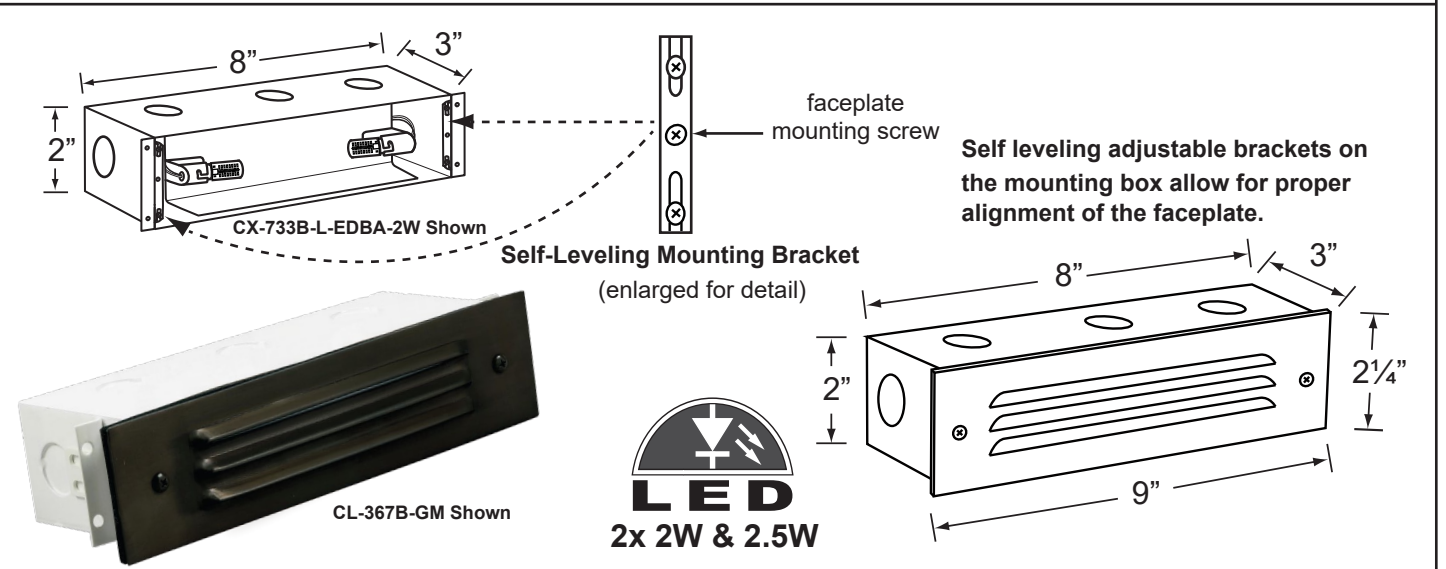

SPECIFICATION SHEET

PRODUCT # : CL-367B

•Brick Lights

•Solid Brass

Fixture Specifications:

Housing: Heavy Duty corrosion resistant galvanized steel with self-leveling adjustable bars.

Faceplate: Solid brass, fitted to housing with a silicone gasket.

Finish: Stamped brass available in **AB-** Antique Bronze, **GM-** Gun Metal and **SI-** Silver Plated. AB finish will vary due to artistic process. Also available in **BK, BZ, RC, RT, WH**

Lens: High impact white polycarbonate

Socket: Two S.C. Bayonet sockets, attached to aluminum reflector.

Lamp: Two 12V, S.C. Bayonet, 27W max. Available in 2xLED (2W & 2.5W) or without lamps. See the Lamp Guide below for more information.

Gasket: Silicone gasket, seals faceplate to housing. Providing weather tight protection.

Wiring: Fixture comes prewired with a 12 inch direct burial cord. Wire connector sold separately. Silicone filled wire nut (**CX-854**) is available from Corona Lighting.

Mounting: Recessed mount back box. Best used in concrete, brick and other masonry, with 5x 1/2" NPT inlets.

Electrical Notes: A remote 12V transformer is required. Options are available from Corona Lighting. Voltage range for LED lamps are 8V-21V.

Warranty: **AB, GM, SI,** and **RC-** Limited lifetime warranty on fixture housing and faceplate against manufacturer's defects. **BK, BZ, RT** and **WH-** Five year warranty on fixture housing and faceplate against manufacturer's defects.

AVAILABLE LED LAMPS (Corona LED lamps have a five (5) year limited warranty against manufacturer's defects)

LAMP NUMBER	WATTS	BEAM		COLOR & TEMP.	RATED HOURS	HALOGEN EQUIVALENT
		SPREAD	LUMEN			
L-EDBA-2W	2	360°	200	2700K	25,000	20 Watt
L-EDBA-2.5W	2.5	180°	240	2700K	25,000	35 Watt
L-EDBA-2W-3K	2	360°	210	3000K	25,000	20 Watt
L-EDBA-2.5W-3K	2.5	180°	250	3000K	25,000	35 Watt
L-EDBA-AM*	2	360°	170	2000K	25,000	20 Watt

*AM- Amber color
For more additional Lamps, and accessories visit Coronalighting.com

JOB INFORMATION

TYPE: _____ DATE: _____

JOB NAME & ADDRESS: _____

PRODUCT #: _____

TOTAL QUANTITY: _____

LAMP TYPE & WATTAGE: _____

TRANSFORMER: _____

CONTRACTOR: _____

SPECIFIER: _____

• If you are ordering LED lamps you should follow the format below:

- CL - **product #** - **color** - **lamp** - **wattage**
- CL - **367B** - **AB** - **L-EDBA** - **2W-3K**

Example: CL-367B-AB-L-EDBA-2W-3K

• Corona Lighting reserves the right to make any change and/or improvement to the design and construction of this fixture without further notification.