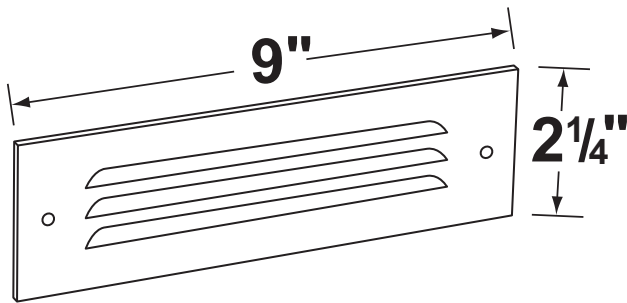

ACCESSORIES SHEET

PRODUCT # : CL-367B

•Brick Lights

• Solid Brass

Faceplates

CX-879B Brass. 3 louver faceplate with white acrylic lens

Finishes: **AB-** Antique Bronze, **GM-** Gun Metal, and **SI-** Silver Plated

CX-879C-RC Copper, 3 louver faceplate with white acrylic lens

Finish: Available in **RC-** Raw Copper

CX-879 Aluminum. 3 louver faceplate with white acrylic lens

Finishes: Available in **BK-** Black, **BZ-** Bronze, **RT-** Rust, and **WH-** White