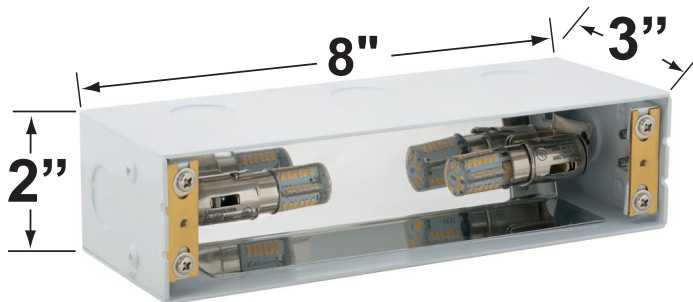

Mount Box

CX-733B Steel Mount Box

Lamp not included. Shown for demonstration.