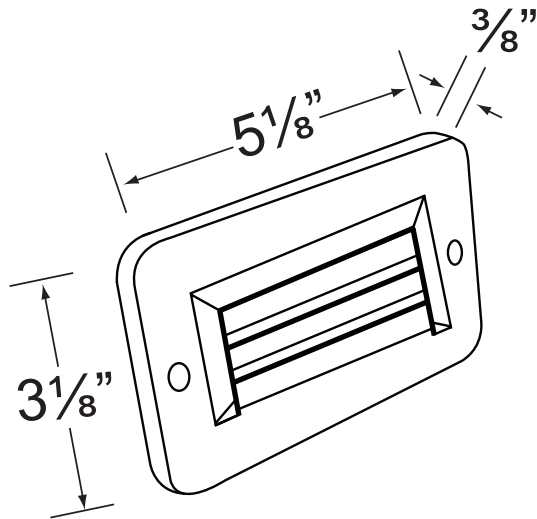

**PRODUCT # : CL-365B-GM**

• Step Lights

• Cast Brass

**Faceplates**

CX-833B-GM Brass 3 Louver faceplate with frosted glass lens

Finish: **GM**- Gun Metal

Also available in **AB**- Antique Bronze Finish

**Mount Box**