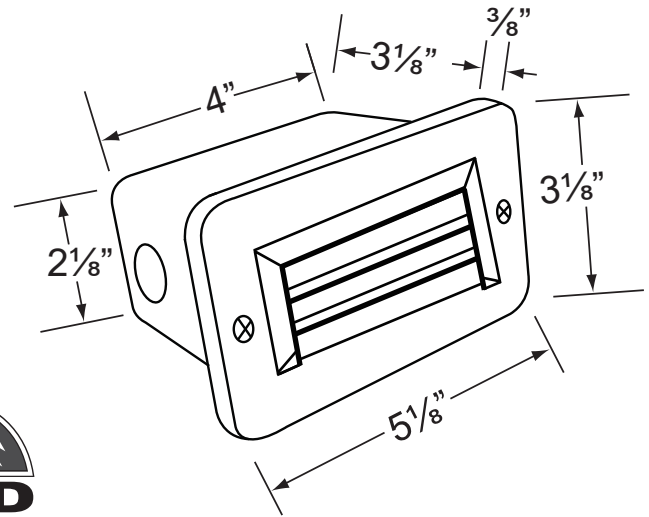

### Fixture Specifications:

**Housing:** Heavy duty corrosion resistant cast brass.  
**Faceplate:** Die cast brass, fitted to housing with a silicone gasket.  
**Finish:** **GM- Gun Metal.** Natural toning process. GM finish will vary due to artistic process. Also available in **AB- Antique Bronze**  
**Lens:** Frosted and heat resistant glass.  
**Socket:** S.C. Bayonet socket, attached to aluminum reflector.  
**Lamp:** 12V, S.C. Bayonet, 27W max. Available with no lamp or in LED (2W or 2.5W). See the Lamp Guide below for more information.

**Gasket:** Silicone gasket, seals faceplate to housing. Providing weather tight protection.  
**Wiring:** Fixture comes prewired with a 12 inch direct burial cord. Wire connector sold separately. Silicone filled wire nut (**CX-854**) are available from Corona Lighting.  
**Mounting:** Recessed mount back box. Best used in concrete, brick and other masonry, with 3x 1/2" NPT inlets.  
**Electrical Notes:** A remote 12V transformer is required. Options are available from Corona Lighting. Voltage range for LED lamps are 8V-21V.  
**Warranty:** Limited lifetime warranty on fixture housing and faceplate against manufacturer's defects.