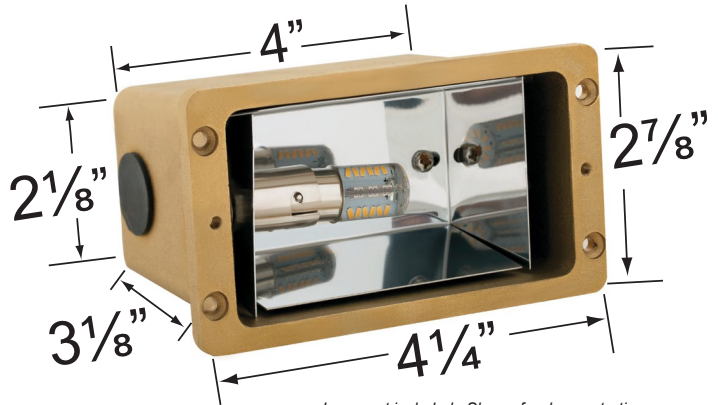

Mount Box

CX-734

Brass Mount Box, No Lamp

Lamp not included. Shown for demonstration.