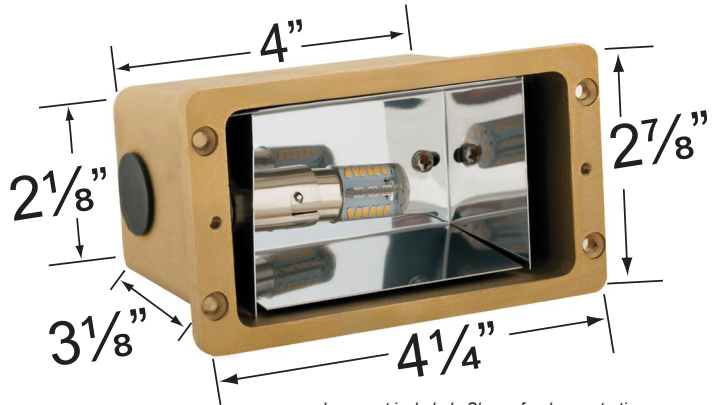

SPECIFICATION SHEET

PRODUCT # : CL-365B-AB

• Step Lights

• Cast Brass

Fixture Specifications:

Housing: Heavy duty corrosion resistant cast brass.
Faceplate: Die cast brass, fitted to housing with a silicone gasket.
Finish: **AB- Antique Bronze.** Natural toning process. AB finish will vary due to artistic process. Also available in **GM- Gun Metal**
Lens: Frosted and heat resistant glass.
Socket: S.C. Bayonet socket, attached to aluminum reflector.
Lamp: 12V, S.C. Bayonet, 27W max. Available in LED (2W & 2.5W) or without lamp. See the Lamp Guide below for more information.

Gasket: Silicone gasket, seals faceplate to housing. Providing weather tight protection.
Wiring: Fixture is prewired with a 3-ft 18-2 SJT-W direct burial cord. Wire connector sold separately. Silicone filled wire nut (**CX-854**) is available from Corona Lighting.
Mounting: Recessed mount back box. Best used in concrete, brick and other masonry, with 3x 1/2" NPT inlets.
Electrical Notes: A remote 12V transformer is required. Options are available from Corona Lighting. Voltage range for LED lamps are 8V-21V.
Warranty: Limited lifetime warranty on fixture housing and faceplate against manufacturer's defects.

PRODUCT # : CL-365B-AB

• Step Lights

• Cast Brass

Faceplates

CX-833B-AB Brass 3 Louver faceplate with frosted glass lens

Finish: **AB**- Antique Bronze
Also available in **GM**- Gun Metal

Mount Box

CX-734 Brass Mount Box, No Lamp

Lamp not included. Shown for demonstration.

Cable Connector

CX-854 Direct Burial Silicone Filled Wire Nut, Tan