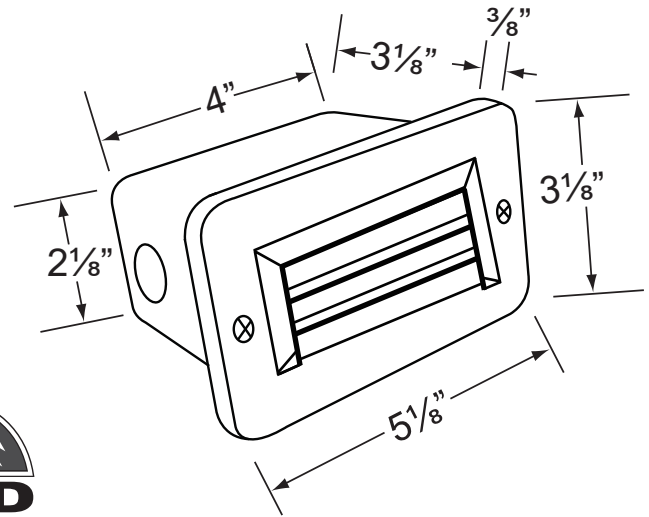

SPECIFICATION SHEET

PRODUCT # : CL-365B-AB

• Step Lights

• Cast Brass

Fixture Specifications:

Housing: Heavy duty corrosion resistant cast brass.
Faceplate: Die cast brass, fitted to housing with a silicone gasket.
Finish: **AB- Antique Bronze.** Natural toning process. AB finish will vary due to artistic process. Also available in **GM- Gun Metal**
Lens: Frosted and heat resistant glass.
Socket: S.C. Bayonet socket, attached to aluminum reflector.
Lamp: 12V, S.C. Bayonet, 27W max. Available in LED (2W & 2.5W) or without lamp. See the Lamp Guide below for more information.

Gasket: Silicone gasket, seals faceplate to housing. Providing weather tight protection.
Wiring: Fixture is prewired with a 3-ft 18-2 SJT-W direct burial cord. Wire connector sold separately. Silicone filled wire nut (**CX-854**) is available from Corona Lighting.
Mounting: Recessed mount back box. Best used in concrete, brick and other masonry, with 3x 1/2" NPT inlets.
Electrical Notes: A remote 12V transformer is required. Options are available from Corona Lighting. Voltage range for LED lamps are 8V-21V.
Warranty: Limited lifetime warranty on fixture housing and faceplate against manufacturer's defects.