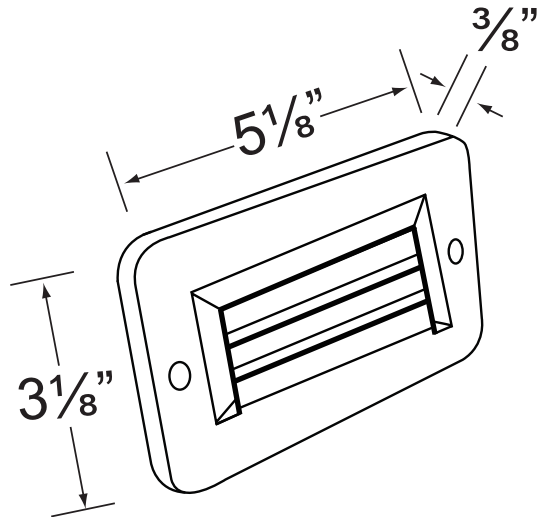

Gasket: Silicone gasket, seals faceplate to housing. Providing weather tight protection.
Wiring: Fixture is prewired with a 3-ft 18-2 SJT-W direct burial cord. Wire connector sold separately. Silicone filled wire nut (**CX-854**) is available from Corona Lighting.
Mounting: Recessed mount back box. Best used in concrete, brick and other masonry, with 3x 1/2" NPT inlets.
Electrical Notes: A remote 12V transformer is required. Options are available from Corona Lighting. Voltage range for LED lamps are 8V-21V.
Warranty: Limited lifetime warranty on fixture housing and faceplate against manufacturer's defects.

PRODUCT # : CL-365B-AB

• Step Lights

• Cast Brass

Faceplates

CX-833B-AB Brass 3 Louver faceplate with frosted glass lens

Finish: **AB**- Antique Bronze
Also available in **GM**- Gun Metal

Mount Box

CX-734 Brass Mount Box, No Lamp