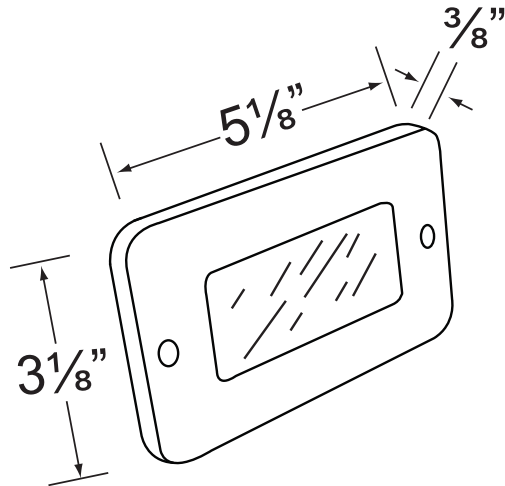

PRODUCT # : CL-363B-GM

• Step Lights

• Cast Brass

Faceplates

CX-831B-GM Brass Lensed Faceplate with frosted glass lens

Finish: **GM**- Gun Metal

Also available in **AB**- Antique Bronze Finish