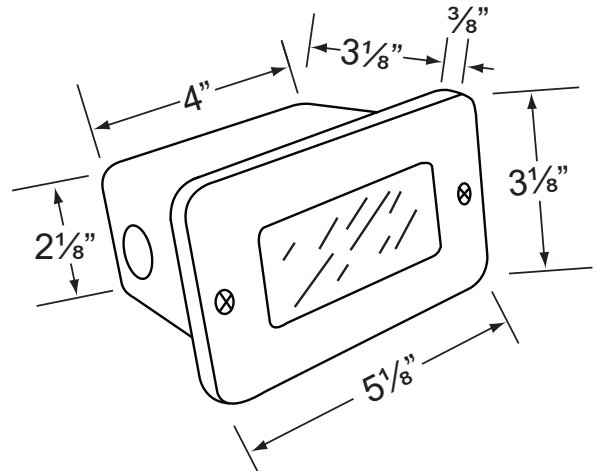

SPECIFICATION SHEET

PRODUCT # : CL-363B-GM

•Step Lights

•Cast Brass

Fixture Specifications:

Housing: Heavy duty corrosion resistant cast brass.
Faceplate: Die cast brass, fitted to housing with a silicone gasket.
Finish: **GM- Gun Metal.** Natural toning process. GM finish will vary due to artistic process. Also available in **AB- Antique Bronze**
Lens: Frosted and heat resistant glass.
Socket: S.C. Bayonet socket, attached to aluminum reflector.
Lamp: 12V, S.C. Bayonet, 27W max. Available in LED (2W & 2.5W) or without lamp. See the Lamp Guide below for more information.

Gasket: Silicone gasket, seals faceplate to housing. Providing weather tight protection.
Wiring: Fixture comes prewired with a 12 inch direct burial cord. Wire connector sold separately. Silicone filled wire nut (**CX-854**) are available from Corona Lighting.
Mounting: Recessed mount back box. Best used in concrete, brick and other masonry, with 3x 1/2" NPT inlets.
Electrical Notes: A remote 12V transformer is required. Options are available from Corona Lighting. Voltage range for LED lamps are 8V-21V.
Warranty: Limited lifetime warranty on fixture housing and faceplate against manufacturer's defects.