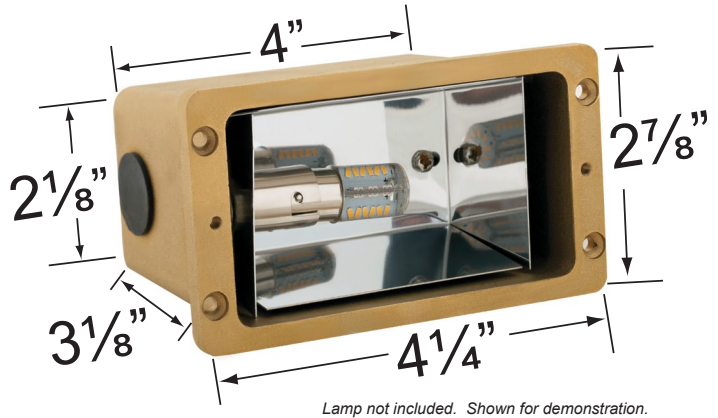

Mount Box

CX-734

Brass Mount Box, No Lamp