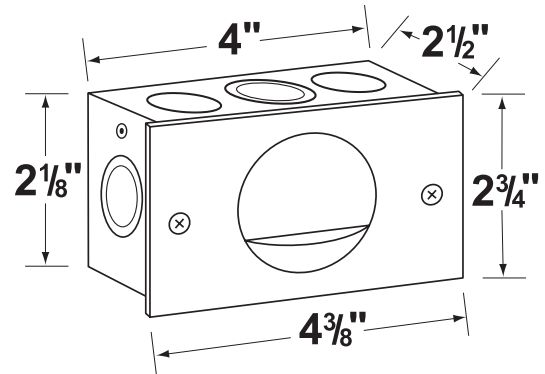

SPECIFICATION SHEET

PRODUCT # : CL-362C-RC

• Step Light

• Steel & Copper

Fixture Specifications:

Housing: White powder coated steel mount box with S.C. Bayonet Socket

Faceplate: Stamped copper available in **RC**- Raw Copper. Also in: Aluminum: **BK**-Black, **BZ**-Bronze, **RT**- Rust or **WH**-White
Stamped Metal: **AB**- Antique Bronze, **GM**-Gun Metal, **OC**- Old Copper, **SI**- Silver

Lens: High impact white polycarbonate lens
Lens is secured and sealed to faceplate.

Socket: Top grade, fixed S.C. Bayonet socket.

Lamp: 12V, S.C. Bayonet, 18W max.
Available in LED (2W & 2.5W) or without lamp.
See the Lamp Guide below for more information.

Gasket: Silicone gasket providing water-tight protection.

Wiring: Fixture comes prewired with a 12 inch direct burial cord. Wire connector sold separately. Silicone filled wire nut (**CX-854**) are available from Corona Lighting.

Mounting: Recessed box to mount into concrete, brick or masonry. Outdoor use only.

Electrical Notes: A remote 12V transformer is required. Options are available from Corona Lighting. Voltage range for LED lamps are 8V-21V.

Warranty: **AB, GM, OC, SI, and RC**- Limited lifetime warranty on fixture housing and faceplate against manufacturer's defects.
BK, BZ, RT and WH- Five year warranty on fixture housing and faceplate against manufacturer's defects.

AVAILABLE LED LAMPS (Corona LED lamps have a five (5) year limited warranty against manufacturer's defects)

JOB INFORMATION

LAMP NUMBER	WATTS	BEAM		COLOR & TEMP.	RATED HOURS	HALOGEN EQUIVALENT
		SPREAD	LUMEN			
L-EDBA-2W	2	360°	200	2700K	25,000	20 Watt
L-EDBA-2.5W	2.5	180°	240	2700K	25,000	35 Watt
L-EDBA-2W-3K	2	360°	210	3000K	25,000	20 Watt
L-EDBA-2.5W-3K	2.5	180°	250	3000K	25,000	35 Watt
L-EDBA-AM*	2	360°	170	2000K	25,000	20 Watt

TYPE: _____ DATE: _____

JOB NAME & ADDRESS:

PRODUCT #:

TOTAL QUANTITY:

LAMP TYPE & WATTAGE:

TRANSFORMER:

CONTRACTOR:

SPECIFIER:

*AM- Amber color

For more additional Lamps, and accessories visit Coronalighting.com

• If you are ordering LED lamps you should follow the format below:

• **CL** - **product #** - **color** - **lamp** - **wattage**
CL - 362C - RC - L-EDBA - 2W-3K

Example: CL-362C-RC-L-EDBA-2W-3K

• Corona Lighting reserves the right to make any change and/or improvement to the design and construction of this fixture without further notification.