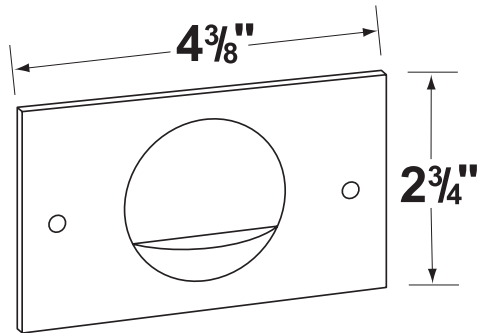

PRODUCT # : CL-362C-RC

• Step Light

• Steel & Copper

Faceplates

CX-874C-RC Copper, eyelid faceplate with white acrylic lens

Stamped copper available in **RC**- Raw Copper.

Also available in:

Aluminum: **BK**-Black, **BZ**-Bronze, **RT**- Rust or **WH**-White

Stamped Metal: **AB**- Antique Bronze, **GM**-Gun Metal, **OC**- Old Copper, **SI**- Silver Plated