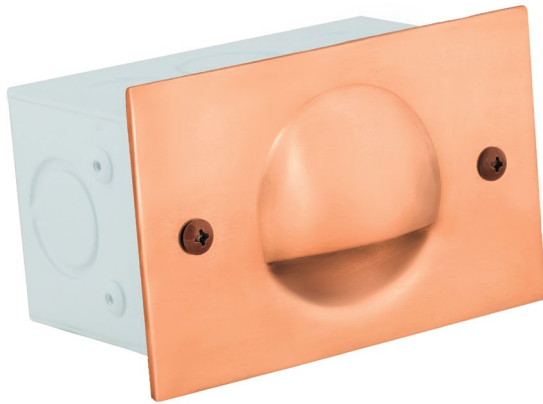

SPECIFICATION SHEET

PRODUCT # : CL-362C-RC

• Step Light

• Steel & Copper

Fixture Specifications:

Housing: White powder coated steel mount box with S.C. Bayonet Socket

Faceplate: Stamped copper available in **RC**- Raw Copper. Also in: Aluminum: **BK**-Black, **BZ**-Bronze, **RT**- Rust or **WH**-White
Stamped Metal: **AB**- Antique Bronze, **GM**-Gun Metal, **OC**- Old Copper, **SI**- Silver

Lens: High impact white polycarbonate lens
Lens is secured and sealed to faceplate.

Socket: Top grade, fixed S.C. Bayonet socket.

Lamp: 12V, S.C. Bayonet, 18W max.
Available in LED (2W & 2.5W) or without lamp.
See the Lamp Guide below for more information.

Gasket: Silicone gasket providing water-tight protection.

Wiring: Fixture comes prewired with a 12 inch direct burial cord. Wire connector sold separately. Silicone filled wire nut (**CX-854**) are available from Corona Lighting.

Mounting: Recessed box to mount into concrete, brick or masonry. Outdoor use only.

Electrical Notes: A remote 12V transformer is required. Options are available from Corona Lighting. Voltage range for LED lamps are 8V-21V.

Warranty: **AB, GM, OC, SI, and RC**- Limited lifetime warranty on fixture housing and faceplate against manufacturer's defects.
BK, BZ, RT and WH- Five year warranty on fixture housing and faceplate against manufacturer's defects.

AVAILABLE LED LAMPS (Corona LED lamps have a five (5) year limited warranty against manufacturer's defects)

JOB INFORMATION

LAMP NUMBER	WATTS	BEAM		COLOR & TEMP.	RATED HOURS	HALOGEN EQUIVALENT
		SPREAD	LUMEN			
L-EDBA-2W	2	360°	200	2700K	25,000	20 Watt
L-EDBA-2.5W	2.5	180°	240	2700K	25,000	35 Watt
L-EDBA-2W-3K	2	360°	210	3000K	25,000	20 Watt
L-EDBA-2.5W-3K	2.5	180°	250	3000K	25,000	35 Watt
L-EDBA-AM*	2	360°	170	2000K	25,000	20 Watt

TYPE: _____ DATE: _____

JOB NAME & ADDRESS:

PRODUCT #:

TOTAL QUANTITY:

LAMP TYPE & WATTAGE:

TRANSFORMER:

CONTRACTOR:

SPECIFIER:

*AM- Amber color

For more additional Lamps, and accessories visit Coronalighting.com

• If you are ordering LED lamps you should follow the format below:

• **CL** - **product #** - **color** - **lamp** - **wattage**
CL - 362C - RC - L-EDBA - 2W-3K

Example: CL-362C-RC-L-EDBA-2W-3K

• Corona Lighting reserves the right to make any change and/or improvement to the design and construction of this fixture without further notification.