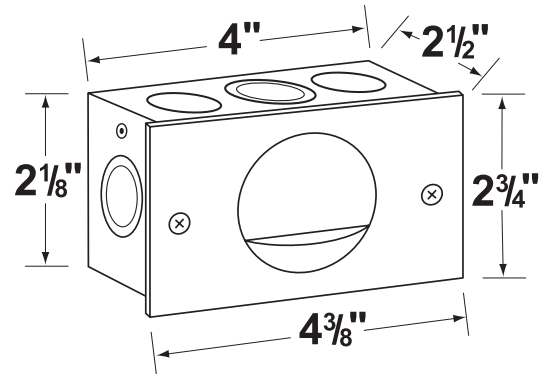

SPECIFICATION SHEET

PRODUCT # : CL-362B-SI

• Step Light

• Steel & Brass

Fixture Specifications:

Housing: White powder coated steel mount box with S.C. Bayonet Socket

Faceplate: Stamped brass available in **SI**- Silver Plated. Also in:
Aluminum: **BK**-Black, **BZ**-Bronze, **RT**- Rust or **WH**-White
Stamped Metal: **AB**- Antique Bronze, **GM**-Gun Metal, **OC**- Old Copper, **RC**- Raw Copper

Lens: High impact white polycarbonate lens
Lens is secured and sealed to faceplate.

Socket: Top grade, fixed S.C. Bayonet socket.

Lamp: 12V, S.C. Bayonet, 18W max.
Available in LED (2W & 2.5W) or without lamp.
See the Lamp Guide below for more information.

Gasket: Silicone gasket providing water-tight protection.

Wiring: Fixture comes prewired with a 12 inch direct burial cord. Wire connector sold separately. Silicone filled wire nut (**CX-854**) are available from Corona Lighting.

Mounting: Recessed box to mount into concrete, brick or masonry. Outdoor use only.

Electrical Notes: A remote 12V transformer is required. Options are available from Corona Lighting. Voltage range for LED lamps are 8V-21V.

Warranty: **AB, GM, OC, SI, and RC**- Limited lifetime warranty on fixture housing and faceplate against manufacturer's defects.
BK, BZ, RT and WH- Five year warranty on fixture housing and faceplate against manufacturer's defects.

AVAILABLE LED LAMPS (Corona LED lamps have a five (5) year limited warranty against manufacturer's defects)

JOB INFORMATION

LAMP NUMBER	WATTS	BEAM		COLOR & TEMP.	RATED HOURS	HALOGEN EQUIVALENT
		SPREAD	LUMEN			
L-EDBA-2W	2	360°	200	2700K	25,000	20 Watt
L-EDBA-2.5W	2.5	180°	240	2700K	25,000	35 Watt
L-EDBA-2W-3K	2	360°	210	3000K	25,000	20 Watt
L-EDBA-2.5W-3K	2.5	180°	250	3000K	25,000	35 Watt
L-EDBA-AM*	2	360°	170	2000K	25,000	20 Watt

TYPE: _____ DATE: _____

JOB NAME & ADDRESS: _____

PRODUCT #: _____

TOTAL QUANTITY: _____

LAMP TYPE & WATTAGE: _____

TRANSFORMER: _____

CONTRACTOR: _____

SPECIFIER: _____

*AM- Amber color
For more additional Lamps, and accessories visit Coronalighting.com

• If you are ordering LED lamps you should follow the format below:

• CL - **product #** - **color** - **lamp** - **wattage**
CL - **362B** - **SI** - **L-EDBA** - **2W-3K**

Example: CL-362B-SI-L-EDBA-2W-3K

• Corona Lighting reserves the right to make any change and/or improvement to the design and construction of this fixture without further notification.