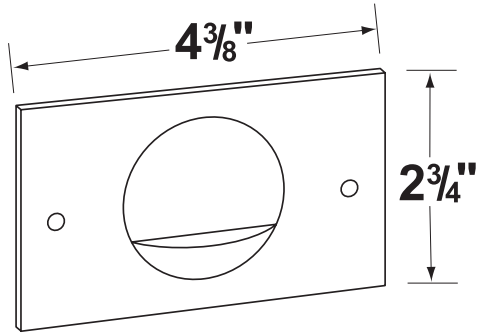

• Step Light

• Steel & Brass

Faceplates

CX-874B-SI Brass, eyelid faceplate with white acrylic lens

Stamped brass available in .SI- Silver Plated

Also available in:

Aluminum: **BK**-Black, **BZ**-Bronze, **RT**- Rust or **WH**-White
Stamped Metal: **AB**- Antique Bronze, **GM**-Gun Metal, **OC**- Old Copper, **RC**- Raw Copper