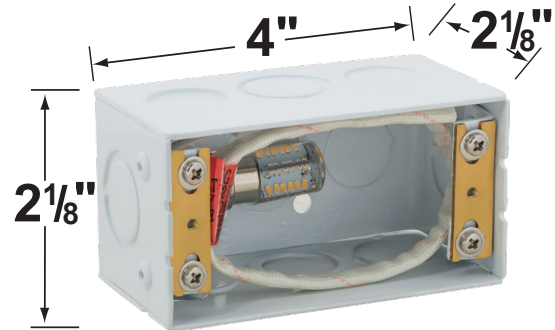

Gasket: Silicone gasket providing water-tight protection.

Wiring: Fixture comes prewired with a 12 inch direct burial cord. Wire connector sold separately. Silicone filled wire nut (**CX-854**) are available from Corona Lighting.

Mounting: Recessed box to mount into concrete, brick or masonry. Outdoor use only.

Electrical Notes: A remote 12V transformer is required. Options are available from Corona Lighting. Voltage range for LED lamps are 8V-21V.

Mount Box

CX-731 Steel Mount Box, No Lamp

Lamp not included. Shown for demonstration.

Cable Connector

CX-854 Direct Burial Silicone Filled Wire Nut, Tan