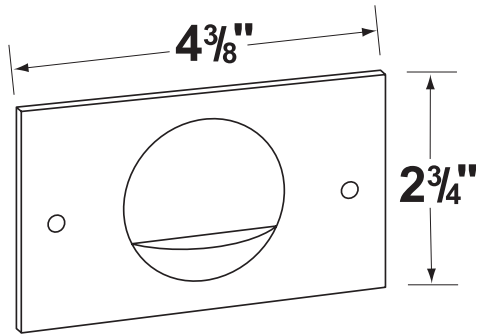

PRODUCT # : CL-362B-GM

• Step Light

• Steel & Brass

Faceplates

CX-874B-GM Brass, eyelid faceplate with white acrylic lens

Stamped brass available in **GM**-Gun Metal.
GM finish will vary due to artistic process. Also in:
Aluminum: **BK**-Black, **BZ**-Bronze, **RT**- Rust or **WH**-White
Stamped Metal: **AB**- Antique Bronze, **OC**-old Copper,
RC- Raw Copper, **SI**- Silver