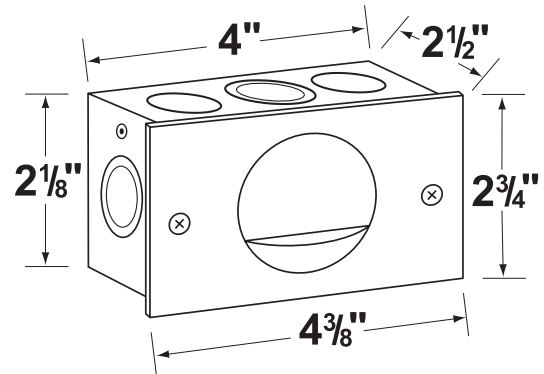

SPECIFICATION SHEET

PRODUCT # : CL-362B-GM

• Step Light

• Steel & Brass

Fixture Specifications:

Housing: White powder coated steel mount box with S.C. Bayonet Socket

Faceplate: Stamped brass available in **GM**-Gun Metal. GM finish will vary due to artistic process. Also in: Aluminum: **BK**-Black, **BZ**-Bronze, **RT**- Rust or **WH**-White
Stamped Metal: **AB**- Antique Bronze, **OC**-old Copper, **RC**- Raw Copper, **SI**- Silver

Lens: High impact white polycarbonate lens
Lens is secured and sealed to faceplate.

Socket: Top grade, fixed S.C. Bayonet socket.

Lamp: 12V, S.C. Bayonet, 18W max.
Available in LED (2W & 2.5W) or without lamp.
See the Lamp Guide below for more information.

Gasket: Silicone gasket providing water-tight protection.

Wiring: Fixture comes prewired with a 12 inch direct burial cord. Wire connector sold separately. Silicone filled wire nut (**CX-854**) are available from Corona Lighting.

Mounting: Recessed box to mount into concrete, brick or masonry. Outdoor use only.

Electrical Notes: A remote 12V transformer is required. Options are available from Corona Lighting. Voltage range for LED lamps are 8V-21V.

Warranty: **AB, GM, OC, SI, and RC**- Limited lifetime warranty on fixture housing and faceplate against manufacturer's defects.
BK, BZ, RT and WH- Five year warranty on fixture housing and faceplate against manufacturer's defects.

AVAILABLE LED LAMPS (Corona LED lamps have a five (5) year limited warranty against manufacturer's defects)

LAMP NUMBER	WATTS	BEAM		COLOR & TEMP.	RATED HOURS	HALOGEN EQUIVALENT
		SPREAD	LUMEN			
L-EDBA-2W	2	360°	200	2700K	25,000	20 Watt
L-EDBA-2.5W	2.5	180°	240	2700K	25,000	35 Watt
L-EDBA-2W-3K	2	360°	210	3000K	25,000	20 Watt
L-EDBA-2.5W-3K	2.5	180°	250	3000K	25,000	35 Watt
L-EDBA-AM*	2	360°	170	2000K	25,000	20 Watt

*AM- Amber color

For more additional Lamps, and accessories visit Coronalighting.com

JOB INFORMATION

TYPE: DATE:

JOB NAME & ADDRESS:

PRODUCT #:

TOTAL QUANTITY:

LAMP TYPE & WATTAGE:

TRANSFORMER:

CONTRACTOR:

SPECIFIER:

• If you are ordering LED lamps you should follow the format below:

• CL - **product #** - **color** - **lamp** - **wattage**
CL - 362B - GM - L-EDBA - 2W-3K

Example: CL-362B-GM-L-EDBA-2W-3K

• Corona Lighting reserves the right to make any change and/or improvement to the design and construction of this fixture without further notification.