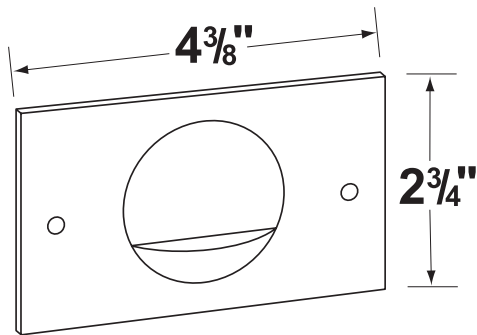

ACCESSORIES SHEET

PRODUCT # : CL-362

• Step Light

• Steel & Plated

Faceplates

CX-874 Aluminum, eyelid faceplate with white acrylic lens

Mount Box

CX-731 Steel Mount Box, **No Lamp**

Stamped aluminum, polyester UV coated eyelid faceplate.
Available in **BK**-Black, **BZ**- Bronze, **RT**- Rust & **WH**- White.
Stamped Metal: **AB**- Antique Bronze, **GM**- Gun Metal,
OC- Old Copper, **SI**- Silver, & **RC**- Raw Copper also available.

Lamp not included. Shown for demonstration.