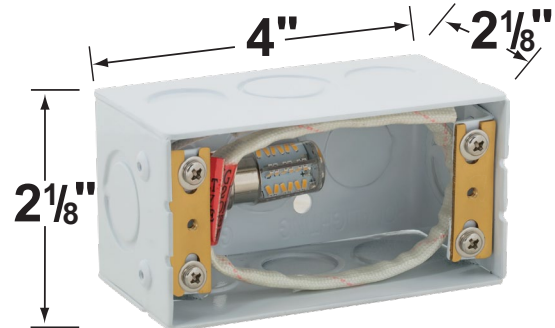

ACCESSORIES SHEET

PRODUCT # : CL-362

• Step Light

• Steel & Plated

Faceplates

CX-874 Aluminum, eyelid faceplate with white acrylic lens

Mount Box

CX-731 Steel Mount Box, **No Lamp**

Stamped aluminum, polyester UV coated eyelid faceplate.
Available in **BK**-Black, **BZ**- Bronze, **RT**- Rust & **WH**- White.
Stamped Metal: **AB**- Antique Bronze, **GM**- Gun Metal,
OC- Old Copper, **SI**- Silver, & **RC**- Raw Copper also available.

Lamp not included. Shown for demonstration.