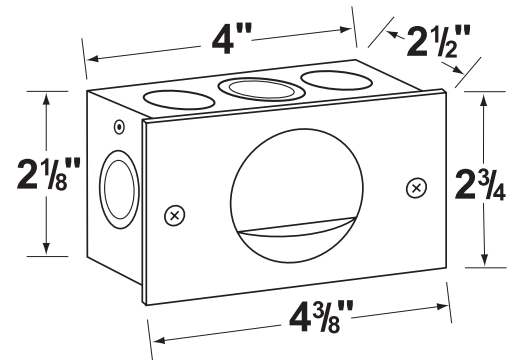

AVAILABLE LED LAMPS (Corona LED lamps have a five (5) year limited warranty against manufacturer's defects)

LAMP NUMBER	WATTS	BEAM		COLOR & TEMP.	RATED HOURS	HALOGEN EQUIVALENT
		SPREAD	LUMEN			
L-EDBA-2W	2	360°	200	2700K	25,000	20 Watt
L-EDBA-2.5W	2.5	180°	240	2700K	25,000	35 Watt
L-EDBA-2W-3K	2	360°	210	3000K	25,000	20 Watt
L-EDBA-2.5W-3K	2.5	180°	250	3000K	25,000	35 Watt
L-EDBA-AM*	2	360°	170	2000K	25,000	20 Watt

*AM- Amber color

For more additional Lamps, and accessories visit Coronalighting.com

JOB INFORMATION

TYPE: DATE:

JOB NAME & ADDRESS:

PRODUCT #:

TOTAL QUANTITY:

LAMP TYPE & WATTAGE:

TRANSFORMER:

CONTRACTOR:

SPECIFIER:

• If you are ordering LED lamps you should follow the format below:

• CL - **product #** - **color** - **lamp** - **wattage**
CL - 362 - BZ - L-EDBA - 2W-3K

Example: CL-362-BZ-L-EDBA-2W-3K

• Corona Lighting reserves the right to make any change and/or improvement to the design and construction of this fixture without further notification.