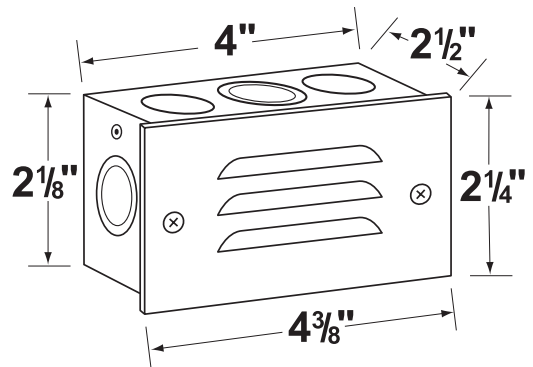

SPECIFICATION SHEET

PRODUCT # : CL-361B-SI

• Step Light

• Steel & Brass

Fixture Specifications:

Housing: White powder coated steel mount box with S.C. Bayonet Socket

Faceplate: Stamped Brass in **SI**- Silver Plated. Also available in Aluminum: **BK**-Black, **BZ**-Bronze, **RT**- Rust or **WH**-White
Stamped Metal: **AB**- Antique Bronze, **GM**-Gun Metal, **OC**-Old Copper, or **RC**- Raw Copper

Lens: High impact white polycarbonate lens
Lens is secured and sealed to faceplate.

Socket: Top grade, fixed S.C. Bayonet socket.

Lamp: 12V, S.C. Bayonet, 18W max.
Available in LED (2W & 2.5W) or without lamp.
See the Lamp Guide below for more information.

Gasket: Silicone gasket providing water-tight protection.

Wiring: Fixture comes prewired with a 12 inch direct burial cord. Wire connector sold separately. Silicone filled wire nut (**CX-854**) are available from Corona Lighting.

Mounting: Recessed box to mount into concrete, brick or masonry. Outdoor use only.

Electrical Notes: A remote 12V transformer is required. Options are available from Corona Lighting. Voltage range for LED lamps are 8V-21V.

Warranty: **AB, GM, OC, SI, and RC**- Limited lifetime warranty on fixture housing and faceplate against manufacturer's defects.
BK, BZ, RT and WH- Five year warranty on fixture housing and faceplate against manufacturer's defects.

AVAILABLE LED LAMPS (Corona LED lamps have a five (5) year limited warranty against manufacturer's defects)

JOB INFORMATION

LAMP NUMBER	WATTS	BEAM		COLOR & TEMP.	RATED HOURS	HALOGEN EQUIVALENT
		SPREAD	LUMEN			
L-EDBA-2W	2	360°	200	2700K	25,000	20 Watt
L-EDBA-2.5W	2.5	180°	240	2700K	25,000	35 Watt
L-EDBA-2W-3K	2	360°	210	3000K	25,000	20 Watt
L-EDBA-2.5W-3K	2.5	180°	250	3000K	25,000	35 Watt
L-EDBA-AM*	2	360°	170	2000K	25,000	20 Watt

TYPE: _____ DATE: _____

JOB NAME & ADDRESS:

PRODUCT #:

TOTAL QUANTITY:

LAMP TYPE & WATTAGE:

TRANSFORMER:

CONTRACTOR:

SPECIFIER:

*AM- Amber color

For more additional Lamps, and accessories visit Coronalighting.com

• If you are ordering LED lamps you should follow the format below:

• **CL** - **product #** - **color** - **lamp** - **wattage**
CL - 361B - SI - L-EDBA - 2W-3K

Example: CL-361B-SI-L-EDBA-2W-3K

• Corona Lighting reserves the right to make any change and/or improvement to the design and construction of this fixture without further notification.