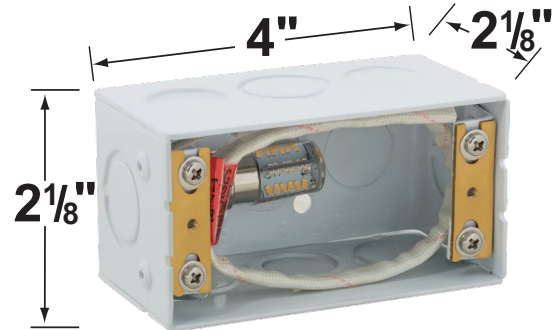

Mount Box

CX-731 Steel Mount Box, **No Lamp**

Lamp not included. Shown for demonstration.