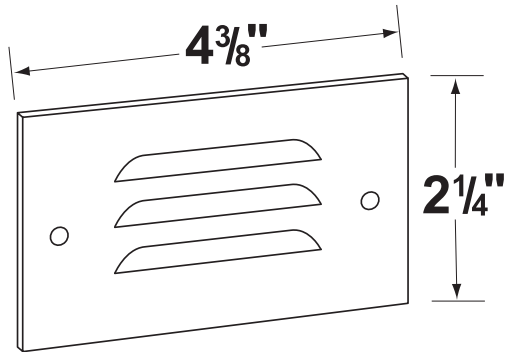

PRODUCT # : CL-361B-SI

• Step Light

• Steel & Brass

Faceplates

CX-873B-SI Brass, 3 louver faceplate with white acrylic lens.

Stamped Brass in **SI**- Silver Plated.
Also available in Aluminum: **BK**-Black, **BZ**-Bronze,
RT- Rust or **WH**-White
Stamped Metal: **AB**- Antique Bronze, **GM**-Gun
Metal, **OC**-Old Copper, or **RC**- Raw Copper