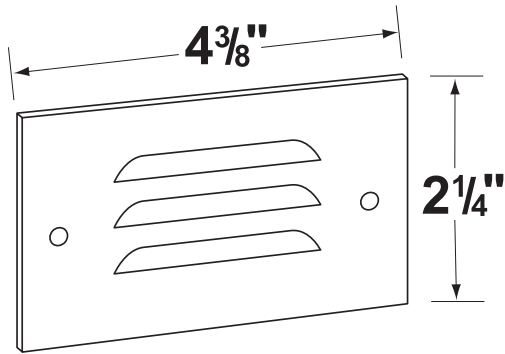

PRODUCT # : CL-361B-OC

• Step Light

• Steel & Brass

Faceplates

CX-873B-OC Brass, 3 louver faceplate with white acrylic lens.

Stamped Brass in **OC**-Old Copper.
Also available in Aluminum: **BK**-Black, **BZ**-Bronze,
RT- Rust or **WH**-White
Stamped Metal: **AB**- Antique Bronze, **GM**-Gun
Metal, **RC**- Raw Copper, or **SI**- Silver