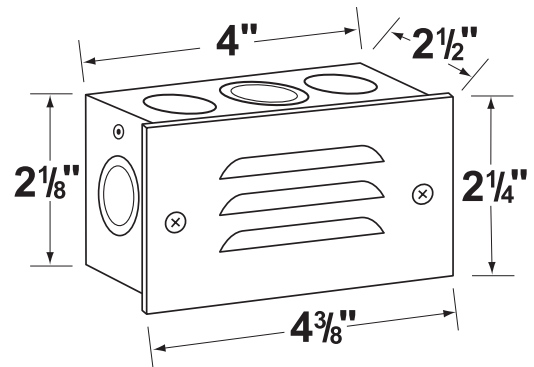

SPECIFICATION SHEET

PRODUCT # : CL-361B-OC

• Step Light

• Steel & Brass

Fixture Specifications:

Housing: White powder coated steel mount box with S.C. Bayonet Socket

Faceplate: Stamped Brass in **OC**-Old Copper. Also available in Aluminum: **BK**-Black, **BZ**-Bronze, **RT**- Rust or **WH**-White
Stamped Metal: **AB**- Antique Bronze, **GM**-Gun Metal, **RC**- Raw Copper, or **SI**- Silver

Lens: High impact white polycarbonate lens
Lens is secured and sealed to faceplate.

Socket: Top grade, fixed S.C. Bayonet socket.

Lamp: 12V, S.C. Bayonet, 18W max.
Available in LED (2W & 2.5W) or without lamp.
See the Lamp Guide below for more information.

Gasket: Silicone gasket providing water-tight protection.

Wiring: Fixture comes prewired with a 12 inch direct burial cord. Wire connector sold separately. Silicone filled wire nut (**CX-854**) are available from Corona Lighting.

Mounting: Recessed box to mount into concrete, brick or masonry. Outdoor use only.

Electrical Notes: A remote 12V transformer is required. Options are available from Corona Lighting. Voltage range for LED lamps are 8V-21V.

Warranty: **AB, GM, OC, SI, and RC**- Limited lifetime warranty on fixture housing and faceplate against manufacturer's defects.
BK, BZ, RT and WH- Five year warranty on fixture housing and faceplate against manufacturer's defects.

AVAILABLE LED LAMPS (Corona LED lamps have a five (5) year limited warranty against manufacturer's defects)

JOB INFORMATION

LAMP NUMBER	WATTS	BEAM		COLOR & TEMP.	RATED HOURS	HALOGEN EQUIVALENT
		SPREAD	LUMEN			
L-EDBA-2W	2	360°	200	2700K	25,000	20 Watt
L-EDBA-2.5W	2.5	180°	240	2700K	25,000	35 Watt
L-EDBA-2W-3K	2	360°	210	3000K	25,000	20 Watt
L-EDBA-2.5W-3K	2.5	180°	250	3000K	25,000	35 Watt
L-EDBA-AM*	2	360°	170	2000K	25,000	20 Watt

TYPE: _____ DATE: _____

JOB NAME & ADDRESS: _____

PRODUCT #: _____

TOTAL QUANTITY: _____

LAMP TYPE & WATTAGE: _____

TRANSFORMER: _____

CONTRACTOR: _____

SPECIFIER: _____

*AM- Amber color
For more additional Lamps, and accessories visit Coronalighting.com

• If you are ordering LED lamps you should follow the format below:

• **CL** - **product #** - **color** - **lamp** - **wattage**
CL - 361B - OC - L-EDBA - 2W-3K

Example: CL-361B-OC-L-EDBA-2W-3K

• Corona Lighting reserves the right to make any change and/or improvement to the design and construction of this fixture without further notification.