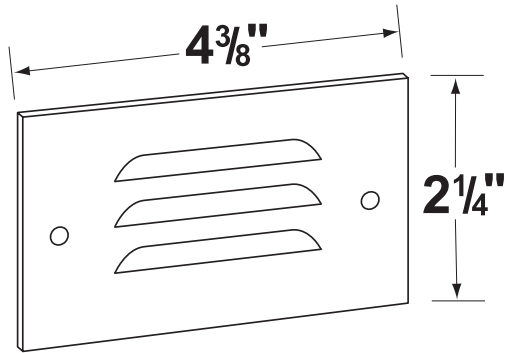

PRODUCT # : CL-361B-AB

• Step Light

• Steel & Brass

Faceplates

CX-873B-AB Brass, 3 louver faceplate with white acrylic lens.

Stamped brass available in **AB**-Antique Bronze.
AB finish will vary due to artistic process.
Also available in aluminum: **BK**-Black, **BZ**-Bronze,
RT- Rust or **WH**-White
Stamped Metal: **GM**-Gun Metal, **OC**-old Copper,
RC- Raw Copper, **SI**- Silver