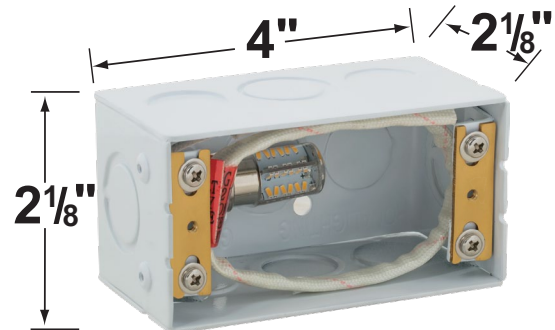

Mount Box

CX-731 Steel Mount Box, **No Lamp**

Lamp not included. Shown for demonstration.