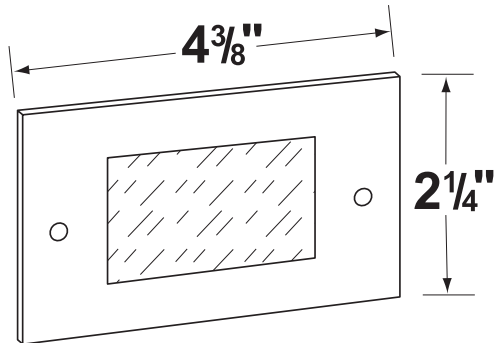

PRODUCT # : CL-360B-SI

• Step Light

• Steel & Brass

Faceplates

CX-872B-SI Brass, Lensed faceplate with white acrylic lens.

Finish in **SI**- Silver Plated.

Also available in aluminum: **BK**-Black, **BZ**-Bronze,

RT- Rust or **WH**-White

Stamped Metal: **AB**- Antique Bronze, **GM**-Gun

Metal, **OC**-Old Copper, or **RC**- Raw Copper.