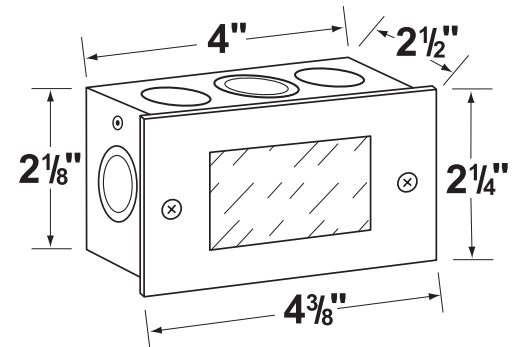

SPECIFICATION SHEET

PRODUCT # : CL-360B-SI

• Step Light

• Steel & Brass

Fixture Specifications:

Housing: White powder coated steel mount box with S.C. bayonet socket.

Faceplate: Stamped brass in **SI**- Silver Plated.
Also available in aluminum: **BK**-Black, **BZ**-Bronze, **RT**- Rust or **WH**-White
Stamped Metal: **AB**- Antique Bronze, **GM**-Gun Metal, **OC**-Old Copper, or **RC**- Raw Copper.

Lens: High impact white polycarbonate

Socket: Top grade fixed SC bayonet socket

Lamp: 12V, S.C. Bayonet, 18W max.
Available in LED (2W & 2.5W) or without lamp.
See the Lamp Guide below for more information.

Gasket: Silicone gasket providing water-tight protection.

Wiring: Fixture comes prewired with a 12 inch direct burial cord. Wire connector sold separately. Silicone filled wire nut (**CX-854**) are available from Corona Lighting.

Mounting: Recessed box to mount into concrete, brick or Masonry. Outdoor use only.

Electrical Notes: A remote 12V transformer is required. Options are available from Corona Lighting. Voltage range for LED lamps are 8V-21V.

Warranty: **AB, GM, OC, SI, and RC**- Limited lifetime warranty on fixture housing and faceplate against manufacturer's defects.
BK, BZ, RT and WH- Five year warranty on fixture housing and faceplate against manufacturer's defects.

AVAILABLE LED LAMPS (Corona LED lamps have a five (5) year limited warranty against manufacturer's defects)

LAMP NUMBER	WATTS	BEAM		COLOR & TEMP.	RATED HOURS	HALOGEN EQUIVALENT
		SPREAD	LUMEN			
L-EDBA-2W	2	360°	200	2700K	25,000	20 Watt
L-EDBA-2.5W	2.5	180°	240	2700K	25,000	35 Watt
L-EDBA-2W-3K	2	360°	210	3000K	25,000	20 Watt
L-EDBA-2.5W-3K	2.5	180°	250	3000K	25,000	35 Watt
L-EDBA-AM*	2	360°	170	2000K	25,000	20 Watt

*AM- Amber color

For more additional Lamps, and accessories visit Coronalighting.com

JOB INFORMATION

TYPE: DATE:

JOB NAME & ADDRESS:

PRODUCT #:

TOTAL QUANTITY:

LAMP TYPE & WATTAGE:

TRANSFORMER:

CONTRACTOR:

SPECIFIER:

• If you are ordering LED lamps you should follow the format below:

• CL - **product #** - **color** - **lamp** - **wattage**
CL - **360B** - **SI** - **L-EDBA** - **2W-3K**

Example: CL-360B-SI-L-EDBA-2W-3K

• Corona Lighting reserves the right to make any change and/or improvement to the design and construction of this fixture without further notification.