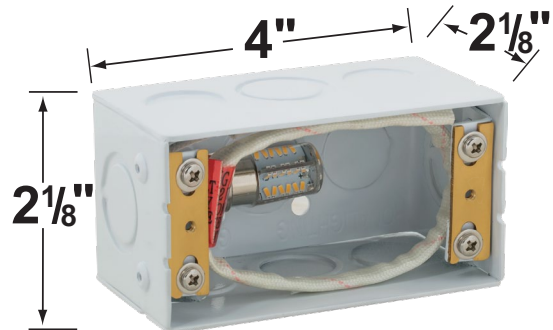

Mount Box

CX-731 Steel Mount Box, **No Lamp**

Lamp not included. Shown for demonstration.