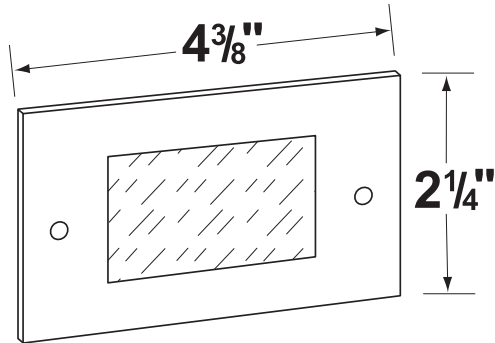

PRODUCT # : CL-360B-OC

• Step Light

• Steel & Brass

Faceplates

CX-872B-OC Brass, Lensed faceplate with white acrylic lens.

Stamped brass in **OC**-Old Copper.
Also available in aluminum: **BK**-Black, **BZ**-Bronze,
RT- Rust or **WH**-White
Stamped Metal: **AB**- Antique Bronze, **GM**-Gun
Metal, **RC**- Raw Copper, **SI**- Silver