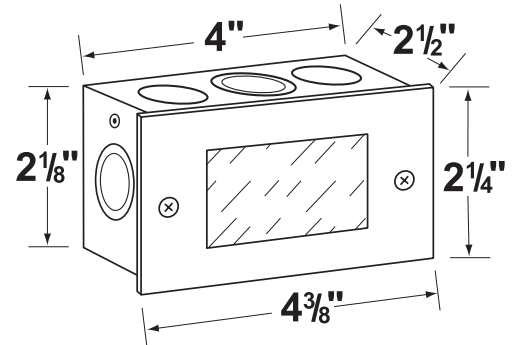

SPECIFICATION SHEET

PRODUCT # : CL-360B-OC

• Step Light

• Steel & Brass

Fixture Specifications:

Housing: White powder coated steel mount box with S.C. bayonet socket.

Faceplate: Stamped brass in **OC**-Old Copper.
Also available in aluminum: **BK**-Black, **BZ**-Bronze, **RT**- Rust or **WH**-White
Stamped Metal: **AB**- Antique Bronze, **GM**-Gun Metal, **RC**- Raw Copper, **SI**- Silver

Lens: High impact white polycarbonate

Socket: Top grade fixed SC bayonet socket

Lamp: 12V, S.C. Bayonet, 18W max.
Available in LED (2W & 2.5W) or without lamp.
See the Lamp Guide below for more information.

Gasket: Silicone gasket providing water-tight protection.

Wiring: Fixture comes prewired with a 12 inch direct burialcord. Wire connector sold seperately. Silicone filled wire nut (**CX-854**) are available from Corona Lighting.

Mounting: Recessed box to mount into concrete, brick or Masonry. Outdoor use only.

Electrical Notes: A remote 12V transformer is required. Options are available from Corona Lighting. Voltage range for LED lamps are 8V-21V.

Warranty: **AB, GM, OC, SI, and RC**- Limited lifetime warranty on fixture housing and faceplate against manufacturer's defects.
BK, BZ, RT and WH- Five year warranty on fixture housing and faceplate against manufacturer's defects.

AVAILABLE LED LAMPS (Corona LED lamps have a five (5) year limited warranty against manufacturer's defects)

JOB INFORMATION

LAMP NUMBER	WATTS	BEAM		COLOR & TEMP.	RATED HOURS	HALOGEN EQUIVALENT
		SPREAD	LUMEN			
L-EDBA-2W	2	360°	200	2700K	25,000	20 Watt
L-EDBA-2.5W	2.5	180°	240	2700K	25,000	35 Watt
L-EDBA-2W-3K	2	360°	210	3000K	25,000	20 Watt
L-EDBA-2.5W-3K	2.5	180°	250	3000K	25,000	35 Watt
L-EDBA-AM*	2	360°	170	2000K	25,000	20 Watt

TYPE: _____ DATE: _____

JOB NAME & ADDRESS:

PRODUCT #:

TOTAL QUANTITY:

LAMP TYPE & WATTAGE:

TRANSFORMER:

CONTRACTOR:

SPECIFIER:

*AM- Amber color

For more additional Lamps, and accessories visit Coronalighting.com

• If you are ordering LED lamps you should follow the format below:

• **CL** - **product #** - **color** - **lamp** - **wattage**
CL - 360B - OC - L-EDBA - 2W-3K

Example: CL-360B-OC-L-EDBA-2W-3K

• Corona Lighting reserves the right to make any change and/or improvement to the design and construction of this fixture without further notification.