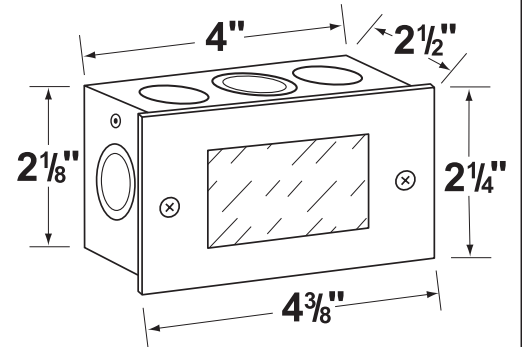

AVAILABLE LED LAMPS (Corona LED lamps have a five (5) year limited warranty against manufacturer's defects)

LAMP NUMBER	WATTS	BEAM		COLOR & TEMP.	RATED HOURS	HALOGEN EQUIVALENT
		SPREAD	LUMEN			
L-EDBA-2W	2	360°	200	2700K	25,000	20 Watt
L-EDBA-2.5W	2.5	180°	240	2700K	25,000	35 Watt
L-EDBA-2W-3K	2	360°	210	3000K	25,000	20 Watt
L-EDBA-2.5W-3K	2.5	180°	250	3000K	25,000	35 Watt
L-EDBA-AM*	2	360°	170	2000K	25,000	20 Watt

*AM- Amber color

For more additional Lamps, and accessories visit Coronalighting.com

JOB INFORMATION

TYPE: DATE:

JOB NAME & ADDRESS:

PRODUCT #:

TOTAL QUANTITY:

LAMP TYPE & WATTAGE:

TRANSFORMER:

CONTRACTOR:

SPECIFIER:

• If you are ordering LED lamps you should follow the format below:

• CL - **product #** - **color** - **lamp** - **wattage**
CL - 360 - BK - L-EDBA - 2W-3K

Example: CL-360-BK-L-EDBA-2W-3K

• Corona Lighting reserves the right to make any change and/or improvement to the design and construction of this fixture without further notification.