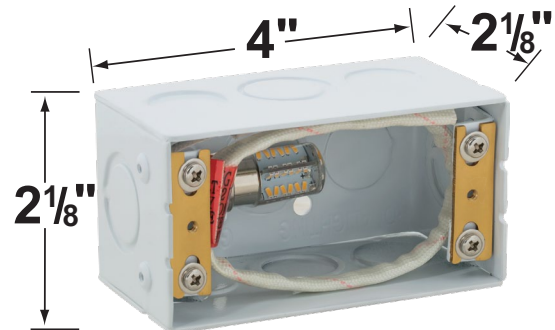

Mount Box

CX-731 Steel Mount Box, **No Lamp**

Lamp not included. Shown for demonstration.