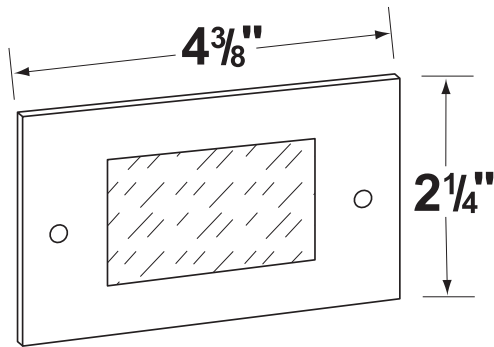

ACCESSORIES SHEET

PRODUCT # : CL-360

• Step Light

• Steel & Plated

Faceplates

CX-872 Aluminum, Lensed faceplate with white acrylic lens.

Stamped aluminum, polyester UV coated lensed faceplate. Available in **BK**-Black, **BZ**- Bronze, **RT**- Rust & **WH**- White.
Stamped Metal: **AB**- Antique Bronze, **GM**- Gun Metal, **OC**- Old Copper, **SI**- Silver, & **RC**- Raw Copper also available.