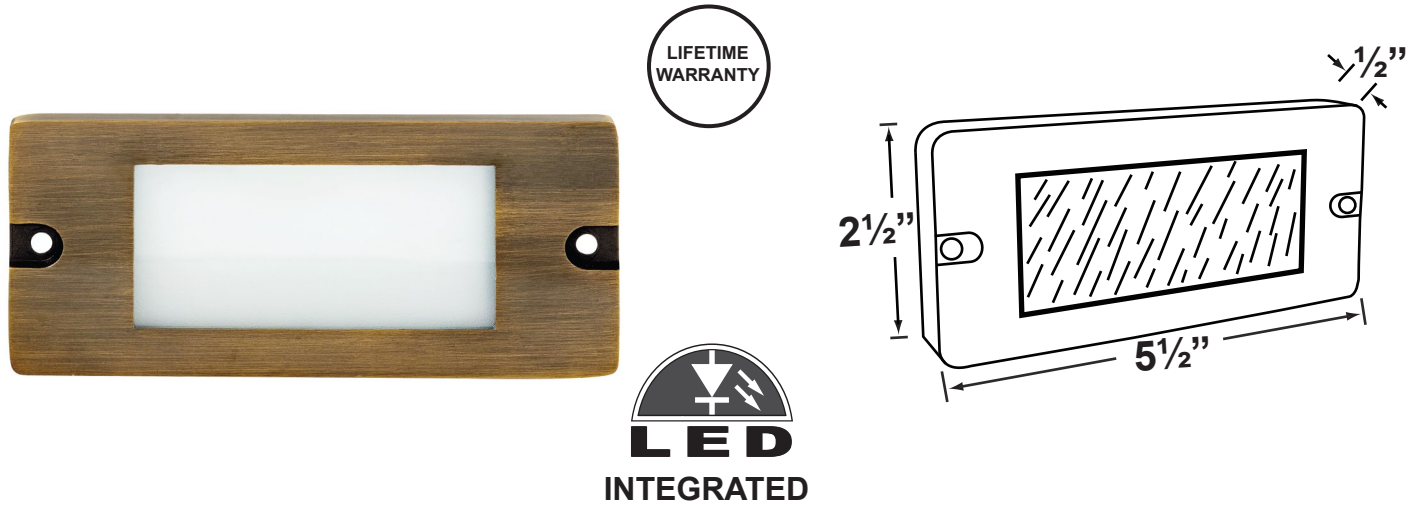

**Lighting Source:** Removable 2.5W LED module, 250 lumens, 3000K, 20W halogen equivalent. Rated hours: 30,000

**Wiring:** Fixture is prewired with a 25ft 18-2 SPT2-W direct burial cord. Wire connector sold separately. Silicone filled wire nut (**CX-854**) are available from Corona Lighting.

**Mounting:** Surface mounted on walls or steps. Best used on concrete, brick, or other masonry surfaces. Two screws and two anchor bolts are provided.

**Electrical Notes:** Removable LED module is dimmable. A remote 12V magnetic transformer is required. Options are available from Corona Lighting. Not for use with electronic transformers. Voltage range for LED module is: 8 -15Volt AC  
Ambient temperature: -40°F to 124°F. CRI: Ra > 80  
Proper grease/lubricant is suggested on threaded parts during installation process. Increasing voltage above 12 volts AC may decreased life of LED cores.

**Dimensions:** 5½"(Width) x 2½"(Height) x ½"(Depth)

**Warranty:** Limited lifetime warranty on fixture housing and faceplate against manufacturer's defects. Ten (10) year warranty on removable LED module.