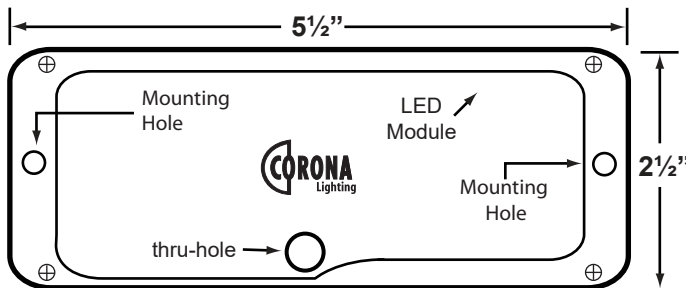

**Lighting Source:** Removable 2.5W LED module, 250 lumens, 3000K, 20W halogen equivalent. Rated hours: 30,000

**Wiring:** Fixture is prewired with a 25ft 18-2 SPT2-W direct burial cord. Wire connector sold separately. Silicone filled wire nut (**CX-854**) are available from Corona Lighting.

**Mounting:** Surface mounted on walls or steps. Best used on concrete, brick, or other masonry surfaces. Two screws and two anchor bolts are provided.

**Electrical Notes:** Removable LED module is dimmable. A remote 12V magnetic transformer is required. Options are available from Corona Lighting. Not for use with electronic transformers. Voltage range for LED module is: 8 -15Volt AC  
Ambient temperature: -40°F to 124°F. CRI: Ra > 80  
Proper grease/lubricant is suggested on threaded parts during installation process. Increasing voltage above 12 volts AC may decreased life of LED cores.

**Dimensions:** 5½"(Width) x 2½"(Height) x ½"(Depth)

**Warranty:** Limited lifetime warranty on fixture housing and faceplate against manufacturer's defects. Ten (10) year warranty on removable LED module.

### Template of backplate

**NO BACKBOX REQUIRED**

**NOTE:** This is the back of the Fixture. Looking from the front of the fixture the positions of through-hole and other details are reversed.