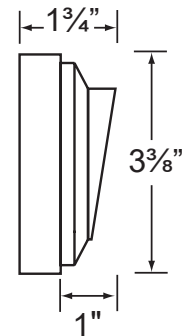

AVAILABLE LED LAMPS (Corona LED lamps have a five (5) year limited warranty against manufacturer's defects)

LAMP NUMBER	WATTS	BEAM		COLOR & TEMP.	RATED HOURS	HALOGEN EQUIVALENT
		SPREAD	LUMEN			
L-EDT3-2W	2	360°	200	2700K	25,000	20 Watt
L-EDT3-2.5W	2.5	180°	240	2700K	25,000	35 Watt
L-EDT3-2W-3K	2	360°	210	3000K	25,000	20 Watt
L-EDT3-2.5W-3K	2.5	180°	250	3000K	25,000	35 Watt
L-EDT3-AM*	2	360°	170	2000K	25,000	20 Watt

* AM- Amber color
For more additional Lamps, and accessories visit Coronalighting.com

JOB INFORMATION

TYPE: DATE:

JOB NAME & ADDRESS:

PRODUCT #:

TOTAL QUANTITY:

LAMP TYPE & WATTAGE:

TRANSFORMER:

CONTRACTOR:

SPECIFIER:

• If you are ordering LED lamps you should follow the format below:

• **CL** - **product #** - **lamp** - **wattage**

Example: CL-342B-AB-L-EDT3-2W-3K

CL - **342B-AB** - **L-EDT3** - **2W-3K**

• Corona Lighting reserves the right to make any change and/or improvement to the design and construction of this fixture without further notification.