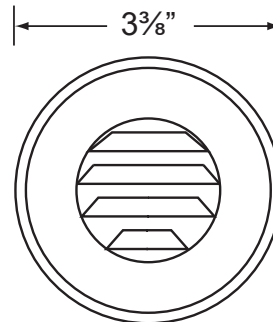

AVAILABLE LED LAMPS (Corona LED lamps have a five (5) year limited warranty against manufacturer's defects)

LAMP NUMBER	WATTS	BEAM		COLOR & TEMP.	RATED HOURS	HALOGEN EQUIVALENT
		SPREAD	LUMEN			
L-EDT3-2W	2	360°	200	2700K	25,000	20 Watt
L-EDT3-2.5W	2.5	180°	240	2700K	25,000	35 Watt
L-EDT3-2W-3K	2	360°	210	3000K	25,000	20 Watt
L-EDT3-2.5W-3K	2.5	180°	250	3000K	25,000	35 Watt
L-EDT3-AM*	2	360°	170	2000K	25,000	20 Watt

* AM- Amber color
For more additional Lamps, and accessories visit Coronalighting.com

JOB INFORMATION

TYPE: DATE:

JOB NAME & ADDRESS:

PRODUCT #:

TOTAL QUANTITY:

LAMP TYPE & WATTAGE:

TRANSFORMER:

CONTRACTOR:

SPECIFIER:

• If you are ordering LED lamps you should follow the format below:

• **CL** - **product #** - **lamp** - **wattage**

Example: CL-342B-AB-L-EDT3-2W-3K

CL - **342B-AB** - **L-EDT3** - **2W-3K**

• Corona Lighting reserves the right to make any change and/or improvement to the design and construction of this fixture without further notification.