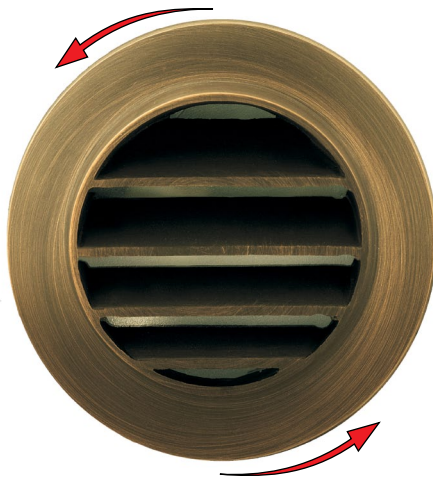

SPECIFICATION SHEET

PRODUCT # : CL-342B-AB

• Step Lights

• Cast Brass

Fixture Specifications:

Housing: Corrosion Resistant Cast Brass.

Faceplate: Diecast solid brass, fitted to housing with silicone "O" ring gasket.

Finish: **AB- Antique Bronze.** Natural toning process. AB finish will vary due to artistic process. Also available in **BR, GM,** and **SI** finishes

Lens: Frosted and heat resistant flat glass.

Socket: Top grade bi-pin socket.

Lamp: 12V T3, 20W Max.
Available in LED (2W & 2.5W) or without lamp. See the Lamp Guide below for more information.

Mounting: Surface mounted, includes mounting plate.

Wiring: Fixture is prewired with a 18-2 SPT1-W direct burial cord. Wire connector available separately. Silicone filled wire nut (**CX-854**) is available from Corona Lighting.

Gasket: Silicone "O" ring seals face plate to housing providing weather tight protection

Electrical Notes: A remote 12V transformer required, may be ordered to Corona Lighting separately. Operating voltage range for LED lamps the range is 8-21V.

Warranty: Limited lifetime warranty on fixture against manufacturer's defects.

Twist To Lock Function
Tool Free relamping.