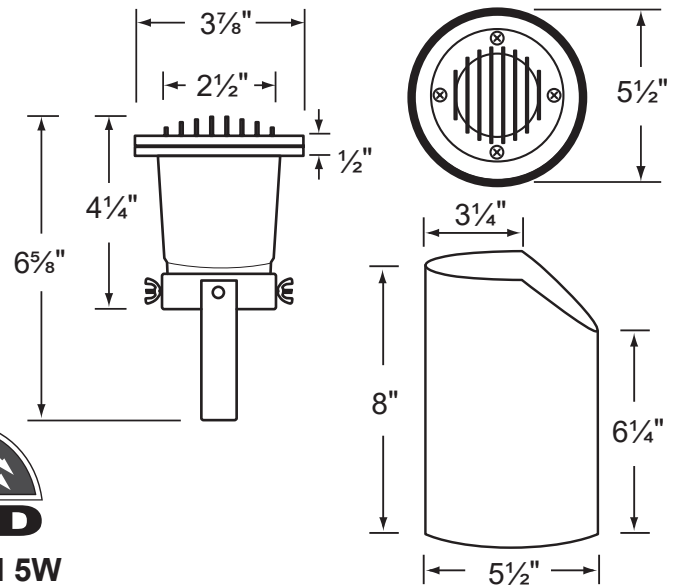

SPECIFICATION SHEET

PRODUCT # : CL-333-BK

• Well Lights

• Aluminum

Fixture Specifications:

Housing: Die cast aluminum adjustable fixture, suspended inside areversible PVC sleeve with both flat and angle-cut options on either end.

Finish : Polyester UV powder coated, in **BK-Black**. Also available in **BR- Natural Brass**, and Composite housing in **NM- Black** finish. PVC sleeve available in Black only.

Lens: Clear, tempered and heat resistant convex glass. Extra flat lens included.

Socket: Top grade ceramic bi-pin socket with retention clip.

Lamp: 12V, MR-16, 50W max.
Available in LED (3.5W & 5W) or without lamp.
See the Lamp Guide below for more information.

Gasket: Silicone "O" ring seals faceplate to housing providing weather tight protection.

Wiring:

Fixture is prewired with a 3ft 18-2 SJT-W direct burial cord. Wire connector available seperately. Silicone filled wire nut (**CX-854**) may be ordered to Corona Lighting.

Mounting:

In-ground direct burial or concrete encasement.

Electrical Notes:

A remote 12V transformer is required. Options are available from Corona Lighting. Voltage range for LED lamps are 9V-17V. Proper grease/lubricant is suggested on threaded parts during installation process.

Warranty:

Limited one (1) year warranty on aluminum fixture against manufacturer's defects.

3.5W and 5W

AVAILABLE LED LAMPS (Corona LED lamps have a five (5) year limited warranty against manufacturer's defects)