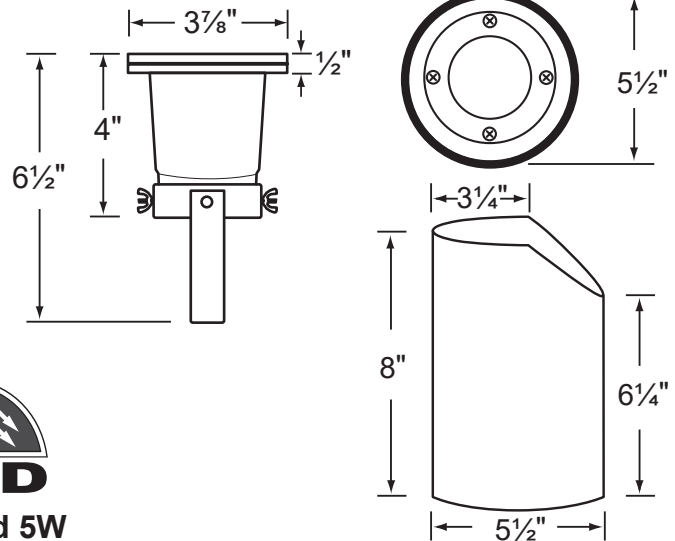

Gasket: Silicone "0" ring seals faceplate to housing providing weather tight protection.

Wiring: Fixture is prewired with a 3ft 18-2 SJT-W direct burial cord. Wire connector available seperately. Silicone filled wire nut (**CX-854**) may be ordered to Corona Lighting.

Mounting: In-ground direct burial or concrete encasement. Use gravel for proper drainage. Angle cut end required when installed 3" above the ground surface.

Electrical Notes: A remote 12V transformer is required. Options are available from Corona Lighting. Voltage range for LED lamps are 9V-17V. Some assembly needed. Proper grease/lubricant is suggested on threaded parts during installation.

Warranty: Limited one (1) year warranty on composite fixture against manufacturer's defects.

3.5W and 5W

AVAILABLE LED LAMPS (Corona LED lamps have a five (5) year limited warranty against manufacturer's defects)

LAMP NUMBER	WATTS	BEAM		COLOR & TEMP.	RATED HOURS	HALOGEN EQUIVALENT
		SPREAD	LUMEN			
L-ED16-3W-SP	3.5	15° Spot	270	2700K	50,000	25 Watt
L-ED16-3W-FL	3.5	45° Flood	270	2700K	50,000	25 Watt
L-ED16-3W-WF	3.5	60° Wide Flood	270	2700K	50,000	25 Watt
L-ED16-5W-SP	5	15° Spot	350	2700K	50,000	40 Watt
L-ED16-5W-FL	5	45° Flood	350	2700K	50,000	40 Watt
L-ED16-5W-WF	5	60° Wide Flood	350	2700K	50,000	40 Watt
L-ED16-COB5W-SP	5	15° Spot	450	2700K	50,000	50 Watt
L-ED16-COB5W-FL	5	38° Flood	450	2700K	50,000	50 Watt
L-ED16-COB5W-WF	5	60° Wide Flood	450	2700K	50,000	50 Watt
L-ED16-COB5W-SP3K	5	15° Spot	470	3000K	50,000	50 Watt
L-ED16-COB5W-FL3K	5	38° Flood	470	3000K	50,000	50 Watt
L-ED16-COB5W-WF3K	5	60° Wide Flood	470	3000K	50,000	50 Watt

■ Single color MR-16 LED available in AMBER, BLUE, GREEN, PURPLE, RED and VIOLET

JOB INFORMATION

TYPE: _____ DATE: _____

JOB NAME & ADDRESS: _____

PRODUCT #: _____

TOTAL QUANTITY: _____

LAMP TYPE & WATTAGE: _____

TRANSFORMER: _____

CONTRACTOR: _____

SPECIFIER: _____

• When ordering LED lamp with a fixture your part number should follow the format below:

• CL - product # - color - lamp - wattage - lamp angle

CL - 331 - BK - L-ED16 - 5W - FL

Example: CL-331-BK-L-ED16-5W-FL

• Corona Lighting reserves the right to make any change and/or improvement to the design and construction of this fixture without further notification.