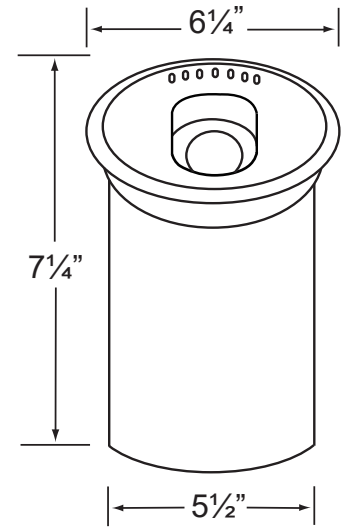

AVAILABLE LED LAMPS (Corona LED lamps have a five (5) year limited warranty against manufacturer's defects)

LAMP NUMBER	WATTS	BEAM		COLOR & TEMP.	RATED HOURS	HALOGEN EQUIVALENT
		SPREAD	LUMEN			
L-ED16-3W-SP	3.5	15° Spot	270	2700K	50,000	25 Watt
L-ED16-3W-FL	3.5	45° Flood	270	2700K	50,000	25 Watt
L-ED16-3W-WF	3.5	60° Wide Flood	270	2700K	50,000	25 Watt
L-ED16-5W-SP	5	15° Spot	350	2700K	50,000	40 Watt
L-ED16-5W-FL	5	45° Flood	350	2700K	50,000	40 Watt
L-ED16-5W-WF	5	60° Wide Flood	350	2700K	50,000	40 Watt
L-ED16-COB5W-SP	5	15° Spot	450	2700K	50,000	50 Watt
L-ED16-COB5W-FL	5	38° Flood	450	2700K	50,000	50 Watt
L-ED16-COB5W-WF	5	60° Wide Flood	450	2700K	50,000	50 Watt
L-ED16-COB5W-SP3K	5	15° Spot	470	3000K	50,000	50 Watt
L-ED16-COB5W-FL3K	5	38° Flood	470	3000K	50,000	50 Watt
L-ED16-COB5W-WF3K	5	60° Wide Flood	470	3000K	50,000	50 Watt

■ Single color MR-16 LED available in AMBER, BLUE, GREEN, PURPLE, RED and VIOLET

JOB INFORMATION

TYPE: _____ DATE: _____

JOB NAME & ADDRESS:

PRODUCT #:

TOTAL QUANTITY:

LAMP TYPE & WATTAGE:

TRANSFORMER:

CONTRACTOR:

SPECIFIER:

• When ordering LED lamp with a fixture your part number should follow the format below:

• CL - **product #** - **lamp** - **wattage** - **lamp angle**

CL - 322B-AB - L-ED16 - 5W - FL

Example: CL-322B-AB-L-ED16-5W-FL

• Corona Lighting reserves the right to make any change and/or improvement to the design and construction of this fixture without further notification.