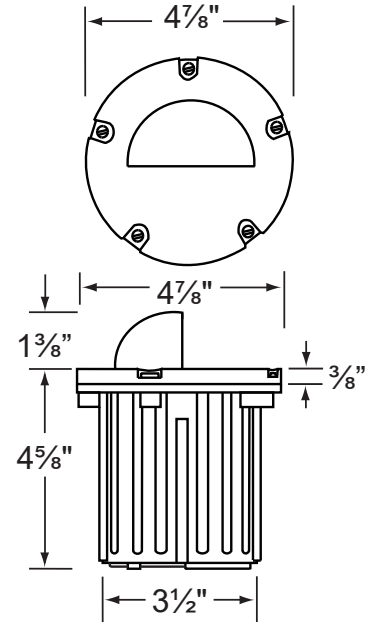

AVAILABLE LED LAMPS (Corona LED lamps have a five (5) year limited warranty against manufacturer's defects)

LAMP NUMBER	WATTS	BEAM		COLOR & TEMP.	RATED HOURS	HALOGEN EQUIVALENT
		SPREAD	LUMEN			
L-ED16-3W-SP	3.5	15° Spot	270	2700K	50,000	25 Watt
L-ED16-3W-FL	3.5	45° Flood	270	2700K	50,000	25 Watt
L-ED16-3W-WF	3.5	60° Wide Flood	270	2700K	50,000	25 Watt
L-ED16-5W-SP	5	15° Spot	350	2700K	50,000	40 Watt
L-ED16-5W-FL	5	45° Flood	350	2700K	50,000	40 Watt
L-ED16-5W-WF	5	60° Wide Flood	350	2700K	50,000	40 Watt
L-ED16-COB5W-SP	5	15° Spot	450	2700K	50,000	50 Watt
L-ED16-COB5W-FL	5	38° Flood	450	2700K	50,000	50 Watt
L-ED16-COB5W-WF	5	60° Wide Flood	450	2700K	50,000	50 Watt
L-ED16-COB5W-SP3K	5	15° Spot	470	3000K	50,000	50 Watt
L-ED16-COB5W-FL3K	5	38° Flood	470	3000K	50,000	50 Watt
L-ED16-COB5W-WF3K	5	60° Wide Flood	470	3000K	50,000	50 Watt

■ Single color MR-16 LED available in AMBER, BLUE, GREEN, PURPLE, RED and VIOLET

JOB INFORMATION

TYPE: _____ DATE: _____

JOB NAME & ADDRESS: _____

PRODUCT #: _____

TOTAL QUANTITY: _____

LAMP TYPE & WATTAGE: _____

TRANSFORMER: _____

CONTRACTOR: _____

SPECIFIER: _____

• When ordering LED lamp with a fixture your part number should follow the format below:

• CL - **product #** - **lamp** - **wattage** - **lamp angle**

CL - 319B-AB - L-ED16 - 5W - FL

Example: CL-319B-AB-L-ED16-5W-FL

• Corona Lighting reserves the right to make any change and/or improvement to the design and construction of this fixture without further notification.