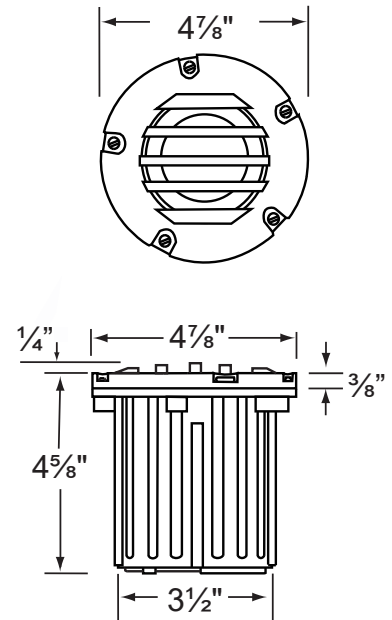

### Fixture Specifications:

**Housing:** Injection molded composite for high UV stability.  
**Faceplate:** Diecast brass, fitted to housing with silicone "O" ring gasket.  
**Finish :** **AB- Antique Bronze.** Natural toning process. AB finish will vary due to artistic process. Also available in **GM- Gun Metal**  
**Lens:** Clear and heat resistant flat glass.  
**Socket:** Top grade adjustable ceramic bi-pin socket with retention clip and teflon-jacketed wire lead.  
**Lamp:** 12V, MR-16, 50W max. Available in LED (3.5W & 5W) or without lamp. See the Lamp Guide below for more information.  
**Gasket:** Silicone "O" ring seals faceplate to housing, providing weather tight protection.

**Wiring:** Fixture is prewired with a 3ft 18-2 SJT-W direct burial cord. Wire connector sold separately. Silicone filled direct burial wire nut (**CX-854**) is available from Corona Lighting.  
**Mounting:** In-ground direct burial or concrete encasement. For best results when mounting in concrete, use the concrete pour kit (**CX-237**)  
**Electrical Notes:** A remote 12V transformer is required. Options are available from Corona Lighting. Voltage range for LED lamps are 9V-17V. Proper grease/lubricant is suggested on threaded parts during installation process.  
**Warranty:** Limited lifetime warranty on fixture Brass faceplate and ten (10) years on housing against manufacturer's defects.

Fixture socket tilts for ± 25°

3.5W and 5W