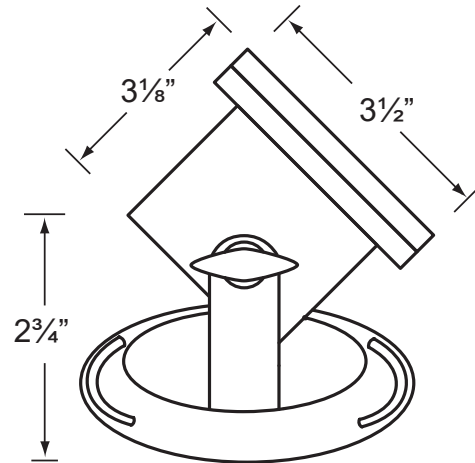

AVAILABLE LED LAMPS (Corona LED lamps have a five (5) year limited warranty against manufacturer's defects)

LAMP NUMBER	WATTS	BEAM		COLOR & TEMP.	RATED HOURS	HALOGEN EQUIVALENT
		SPREAD	LUMEN			
L-ED16-3W-SP	3.5	15° Spot	270	2700K	50,000	25 Watt
L-ED16-3W-FL	3.5	45° Flood	270	2700K	50,000	25 Watt
L-ED16-3W-WF	3.5	60° Wide Flood	270	2700K	50,000	25 Watt
L-ED16-5W-SP	5	15° Spot	350	2700K	50,000	40 Watt
L-ED16-5W-FL	5	45° Flood	350	2700K	50,000	40 Watt
L-ED16-5W-WF	5	60° Wide Flood	350	2700K	50,000	40 Watt
L-ED16-COB5W-SP	5	15° Spot	450	2700K	50,000	50 Watt
L-ED16-COB5W-FL	5	38° Flood	450	2700K	50,000	50 Watt
L-ED16-COB5W-WF	5	60° Wide Flood	450	2700K	50,000	50 Watt
L-ED16-COB5W-SP3K	5	15° Spot	470	3000K	50,000	50 Watt
L-ED16-COB5W-FL3K	5	38° Flood	470	3000K	50,000	50 Watt
L-ED16-COB5W-WF3K	5	60° Wide Flood	470	3000K	50,000	50 Watt

■ Single color MR-16 LED available in AMBER, BLUE, GREEN, PURPLE, RED and VIOLET

JOB INFORMATION

TYPE: _____ DATE: _____
JOB NAME & ADDRESS: _____
PRODUCT #: _____
TOTAL QUANTITY: _____
LAMP TYPE & WATTAGE: _____
TRANSFORMER: _____
CONTRACTOR: _____
SPECIFIER: _____

• When ordering LED lamp with a fixture your part number should follow the format below:

• CL - product # - lamp - wattage - lamp angle
CL - 311-AB - L-ED16 - 5W - FL

Example: CL-311-AB-L-ED16-5W-FL

• Corona Lighting reserves the right to make any change and/or improvement to the design and construction of this fixture without further notification.