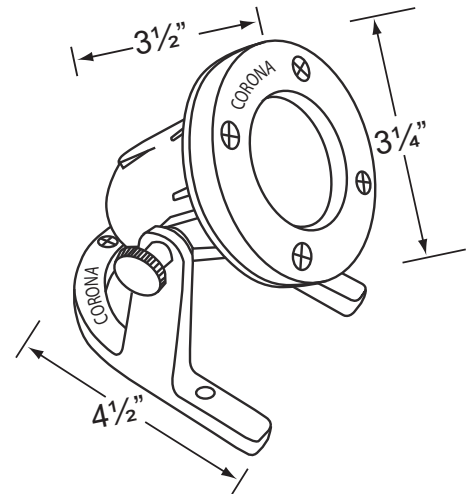

AVAILABLE LED LAMPS (Corona LED lamps have a five (5) year limited warranty against manufacturer's defects)

LAMP NUMBER	WATTS	BEAM		COLOR & TEMP.	RATED HOURS	HALOGEN EQUIVALENT
		SPREAD	LUMEN			
L-ED16-3W-SP	3.5	15° Spot	270	2700K	50,000	25 Watt
L-ED16-3W-FL	3.5	45° Flood	270	2700K	50,000	25 Watt
L-ED16-3W-WF	3.5	60° Wide Flood	270	2700K	50,000	25 Watt
L-ED16-5W-SP	5	15° Spot	350	2700K	50,000	40 Watt
L-ED16-5W-FL	5	45° Flood	350	2700K	50,000	40 Watt
L-ED16-5W-WF	5	60° Wide Flood	350	2700K	50,000	40 Watt
L-ED16-COB5W-SP	5	15° Spot	450	2700K	50,000	50 Watt
L-ED16-COB5W-FL	5	38° Flood	450	2700K	50,000	50 Watt
L-ED16-COB5W-WF	5	60° Wide Flood	450	2700K	50,000	50 Watt
L-ED16-COB5W-SP3K	5	15° Spot	470	3000K	50,000	50 Watt
L-ED16-COB5W-FL3K	5	38° Flood	470	3000K	50,000	50 Watt
L-ED16-COB5W-WF3K	5	60° Wide Flood	470	3000K	50,000	50 Watt

■ Single color MR-16 LED available in AMBER, BLUE, GREEN, PURPLE, RED and VIOLET

JOB INFORMATION

TYPE: DATE:

JOB NAME & ADDRESS:

PRODUCT #:

TOTAL QUANTITY:

LAMP TYPE & WATTAGE:

TRANSFORMER:

CONTRACTOR:

SPECIFIER:

• When ordering LED lamp with a fixture your part number should follow the format below:

• CL - product # - cord - lamp - wattage - lamp angle

CL - 307-AB - 50 - L-ED16 - 5W - FL

Example: CL-307-AB-50-L-ED16-5W-FL

• Corona Lighting reserves the right to make any change and/or improvement to the design and construction of this fixture without further notification.